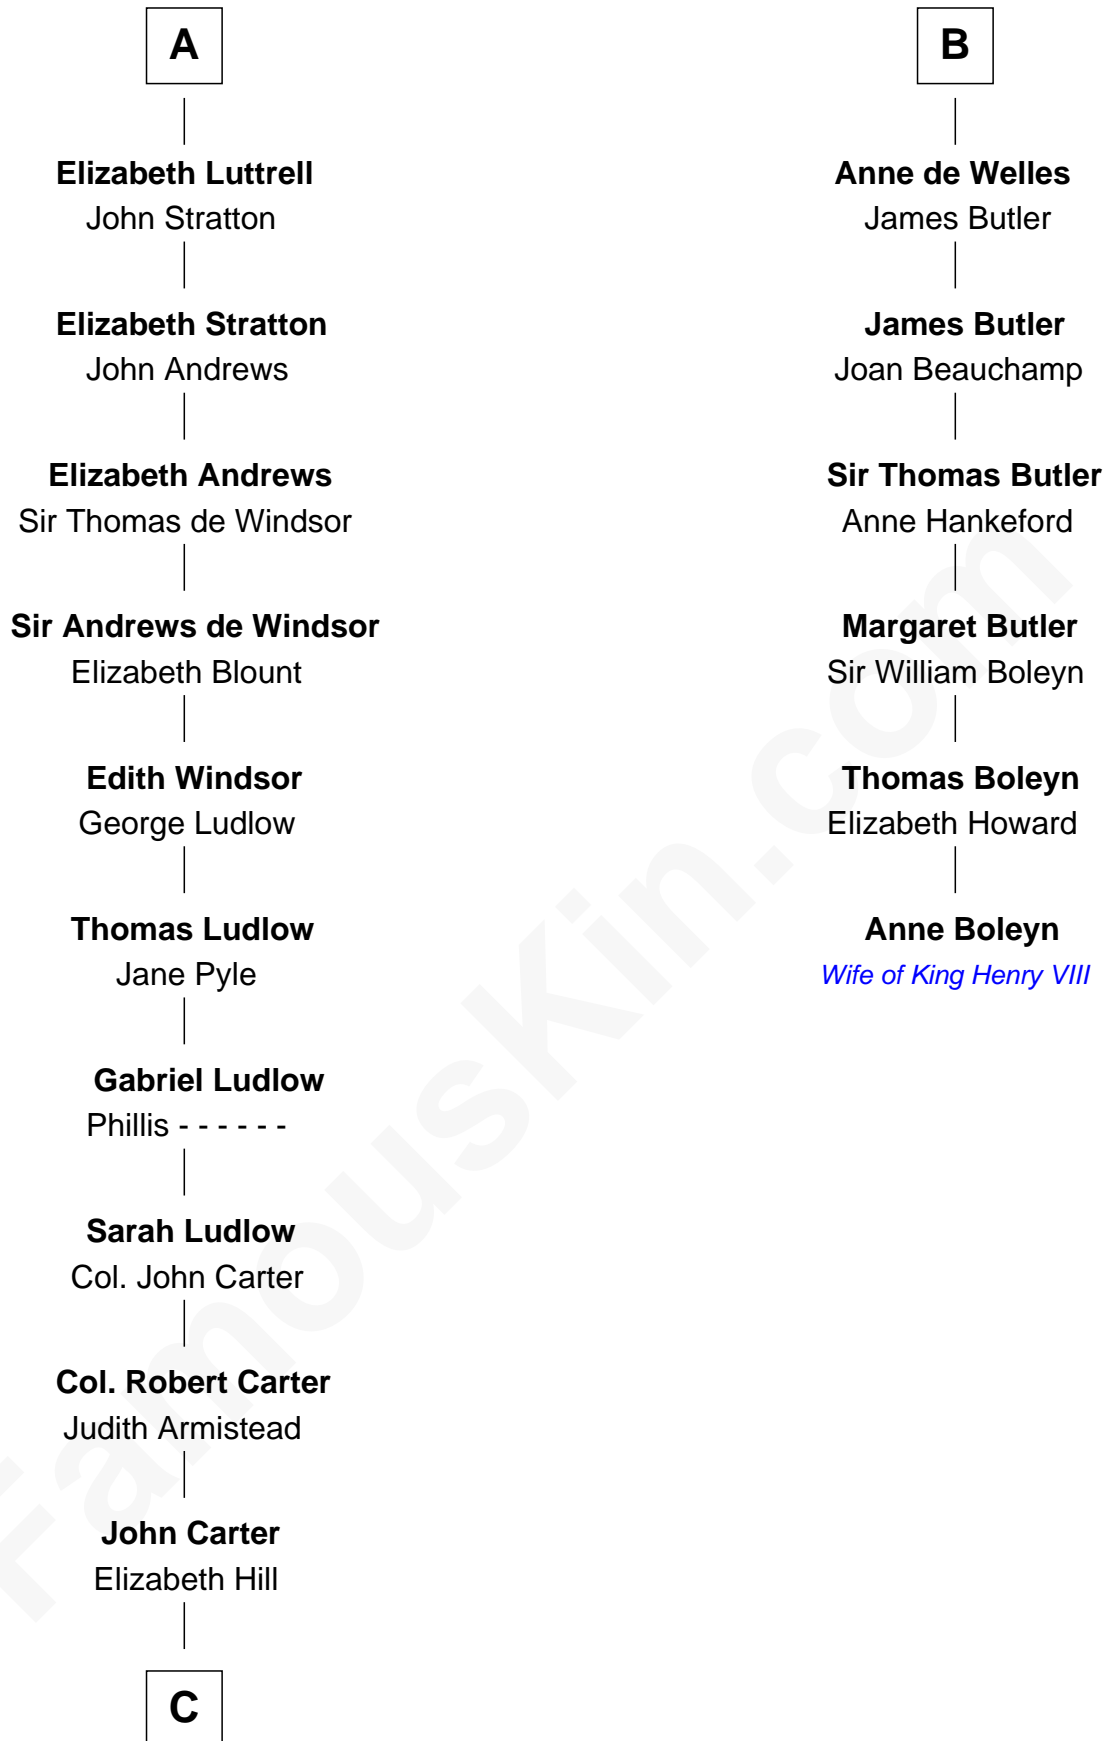

## Relationship Chart of

### Fitzhugh Lee

40th Governor of Virginia

12th cousin 8 times removed of

### Anne Boleyn

2nd Wife of King Henry VIII

**Saher de Quincy**  
Margaret de Beaumont

**C**

**Charles Carter**  
Anne Butler Moore

**Anne Hill Carter**  
Maj. Gen. Henry Lee

**Sydney Smith Lee**  
Anna Maria Mason