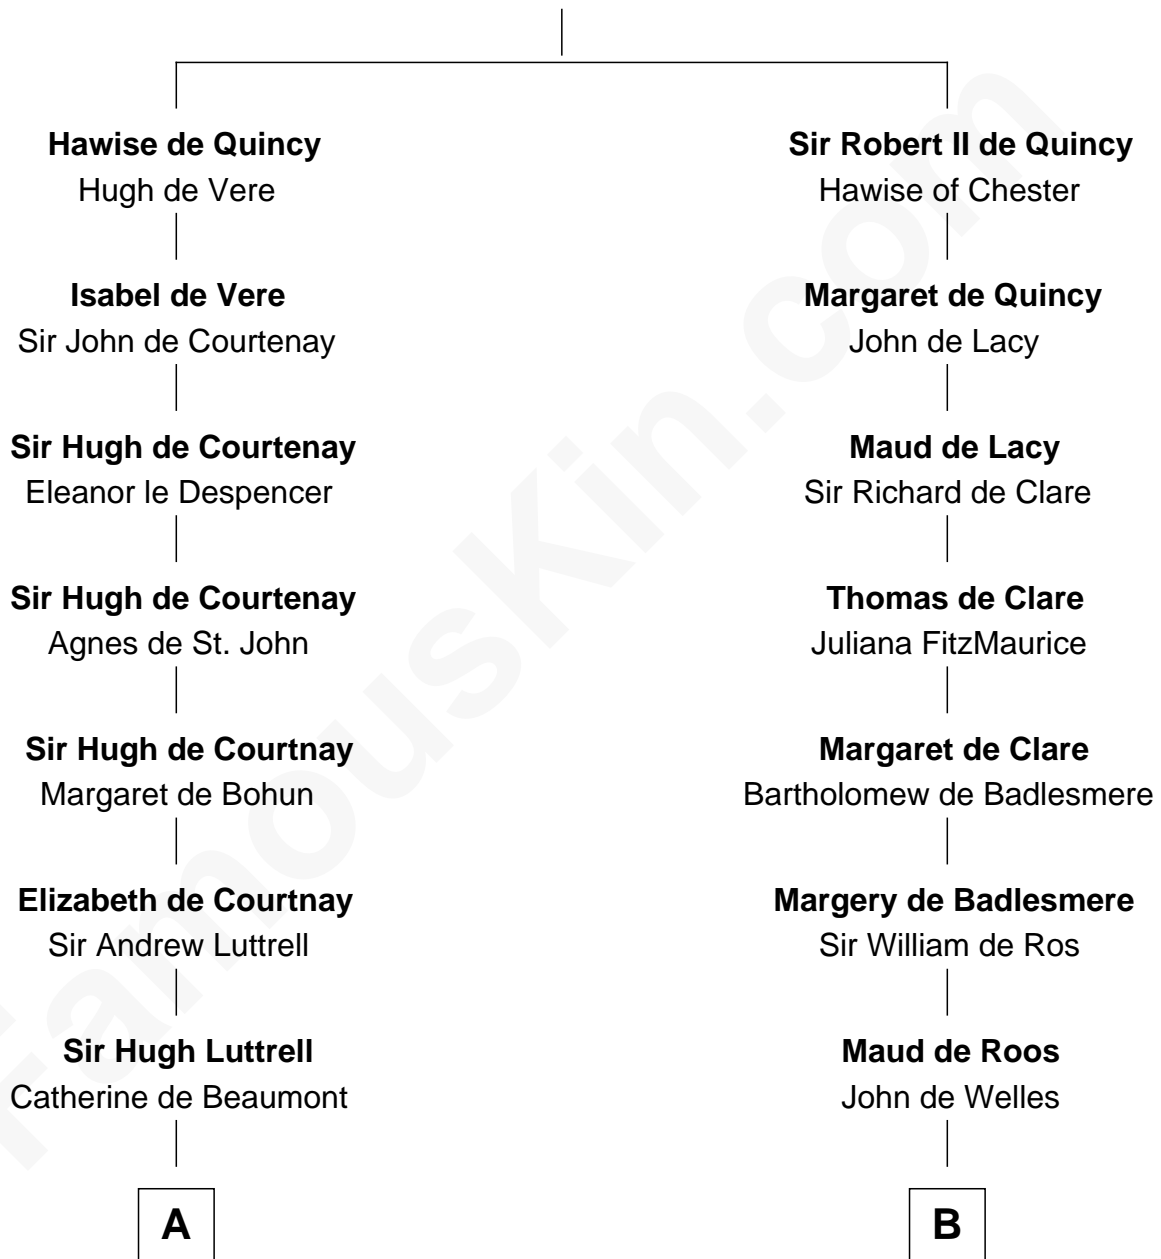

## Relationship Chart of

### Fitzhugh Lee

40th Governor of Virginia

12th cousin 8 times removed of

### Anne Boleyn

2nd Wife of King Henry VIII

**Saher de Quincy**  
Margaret de Beaumont

**C**

**Charles Carter**  
Anne Butler Moore

**Anne Hill Carter**  
Maj. Gen. Henry Lee

**Sydney Smith Lee**  
Anna Maria Mason

**Fitzhugh Lee**  
*40th Governor of Virginia*

FamousKin.com