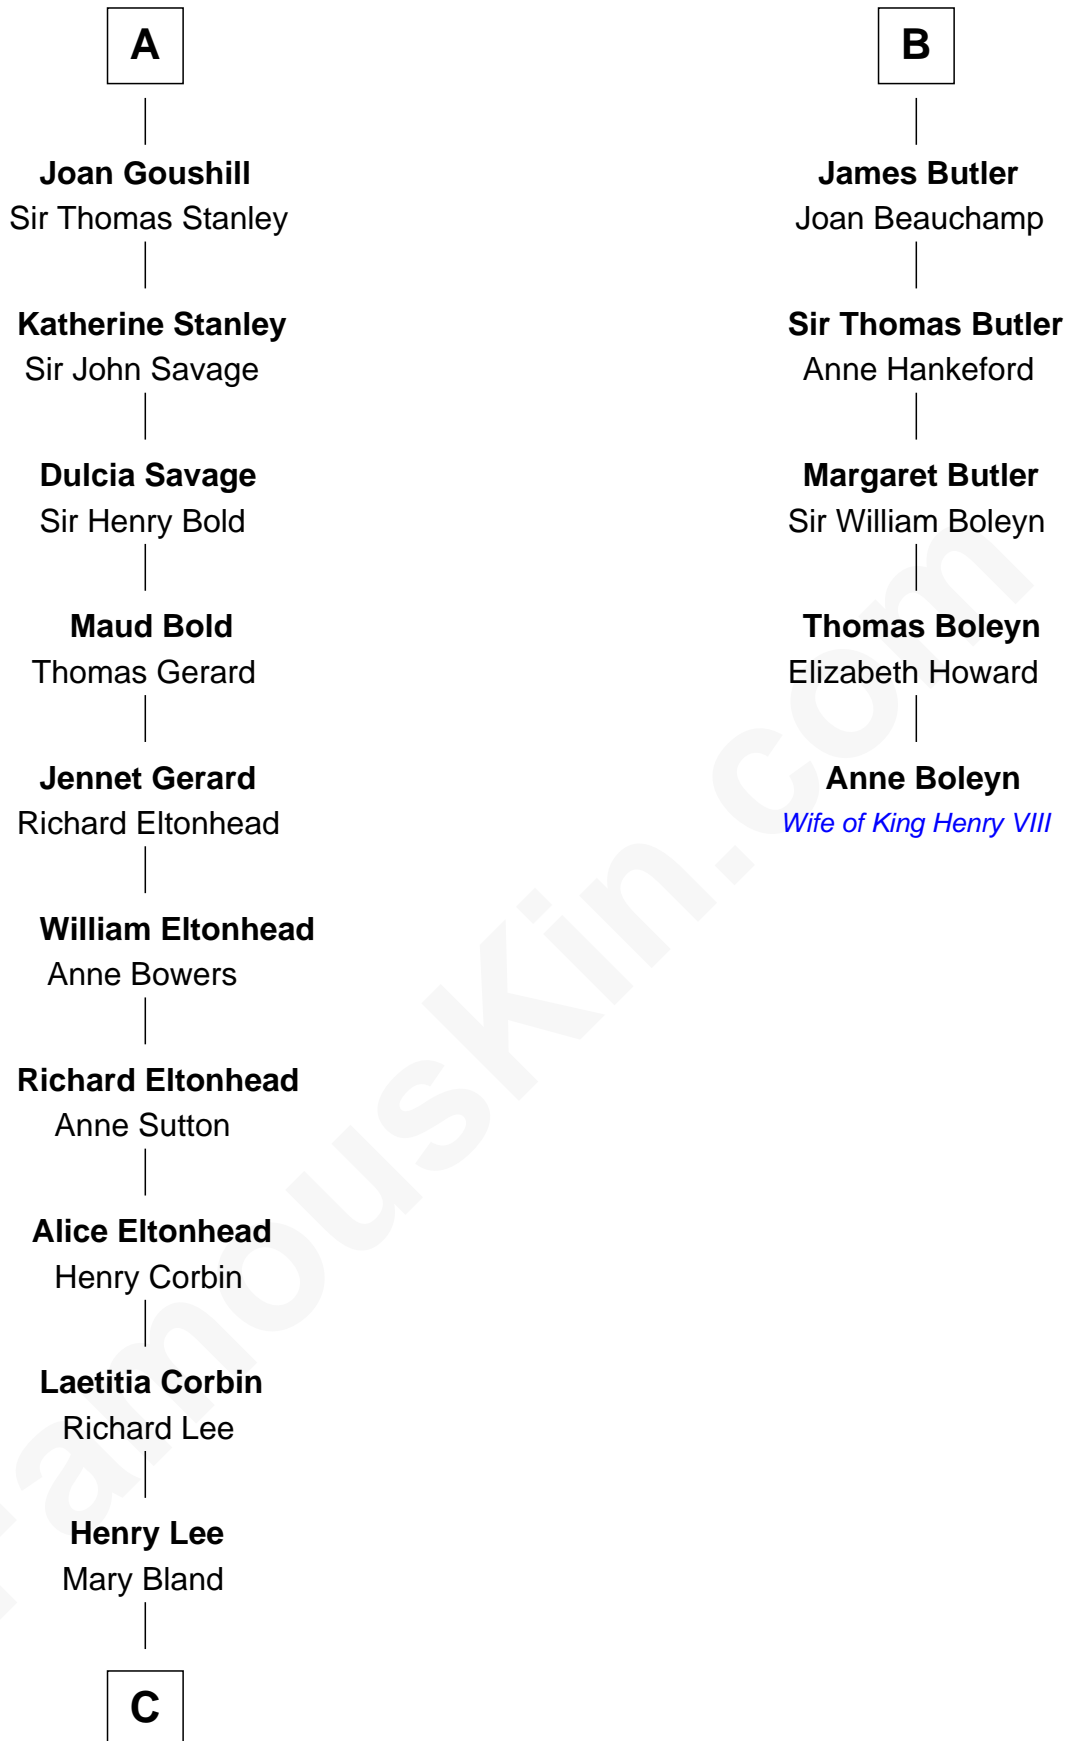

## Relationship Chart of

### Fitzhugh Lee

40th Governor of Virginia

11th cousin 9 times removed of

### Anne Boleyn

2nd Wife of King Henry VIII

**C**

Col. Henry Lee

Lucy Grymes

Maj. Gen. Henry Lee

Anne Hill Carter

Sydney Smith Lee