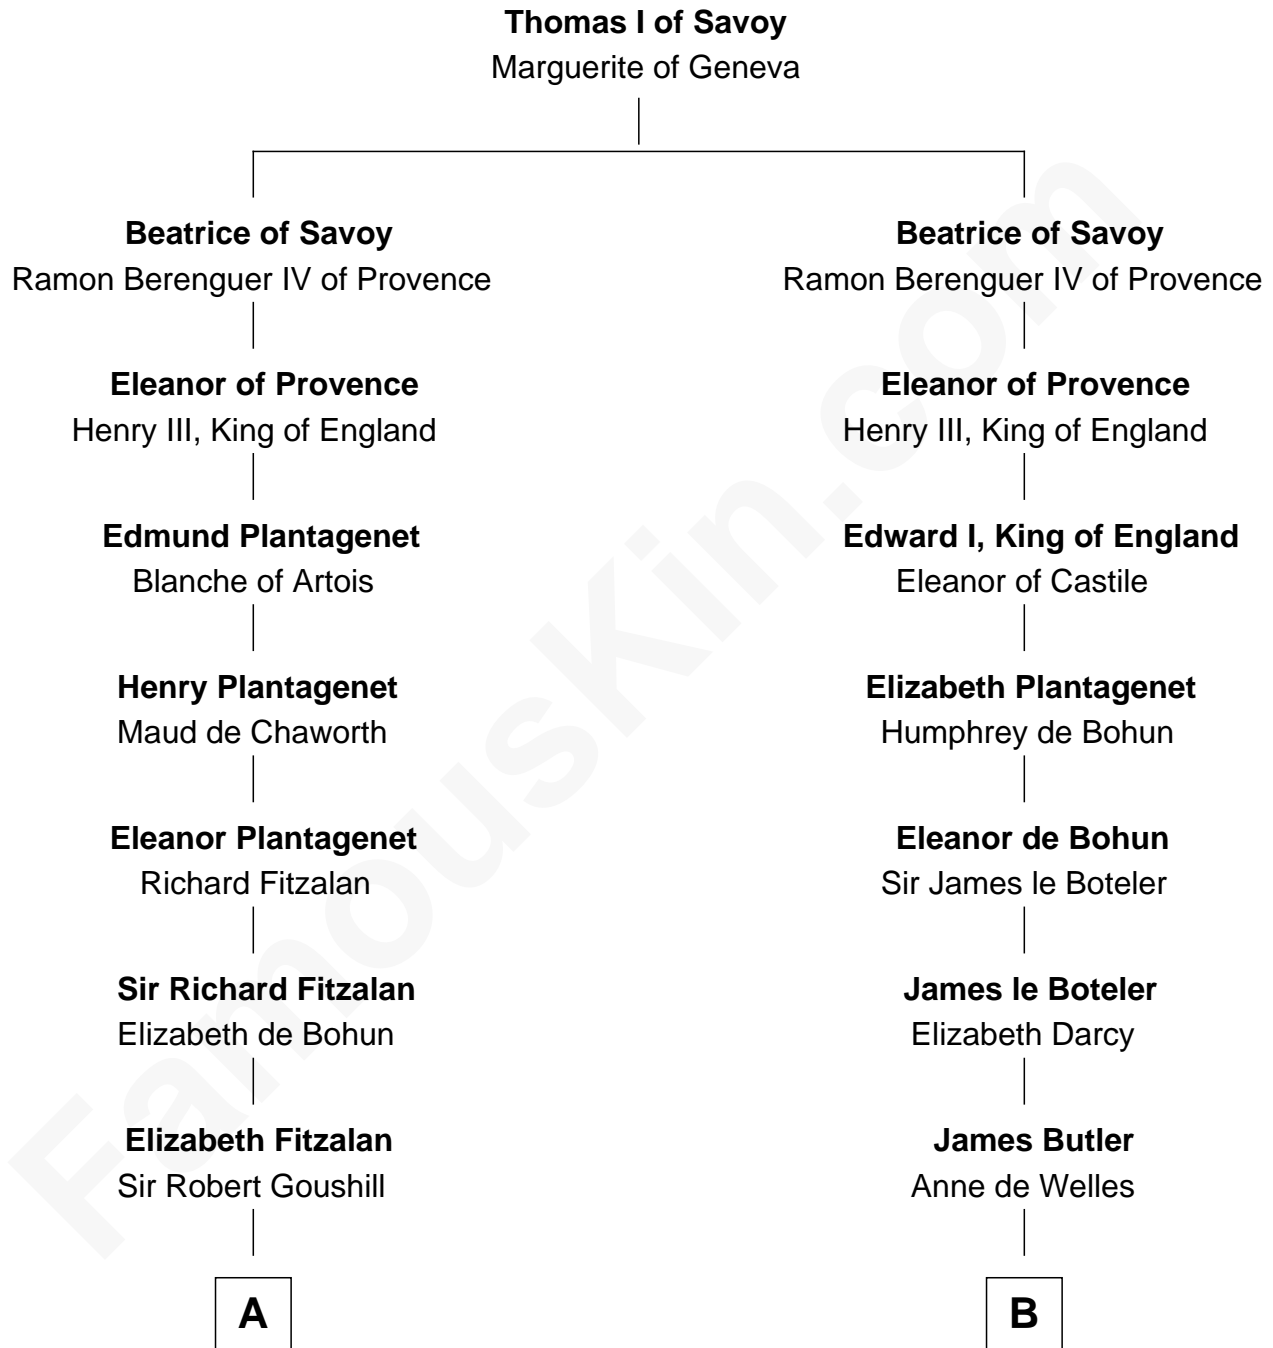

FamousKin.com

Relationship Chart of

Fitzhugh Lee

40th Governor of Virginia

11th cousin 9 times removed of

Anne Boleyn

2nd Wife of King Henry VIII