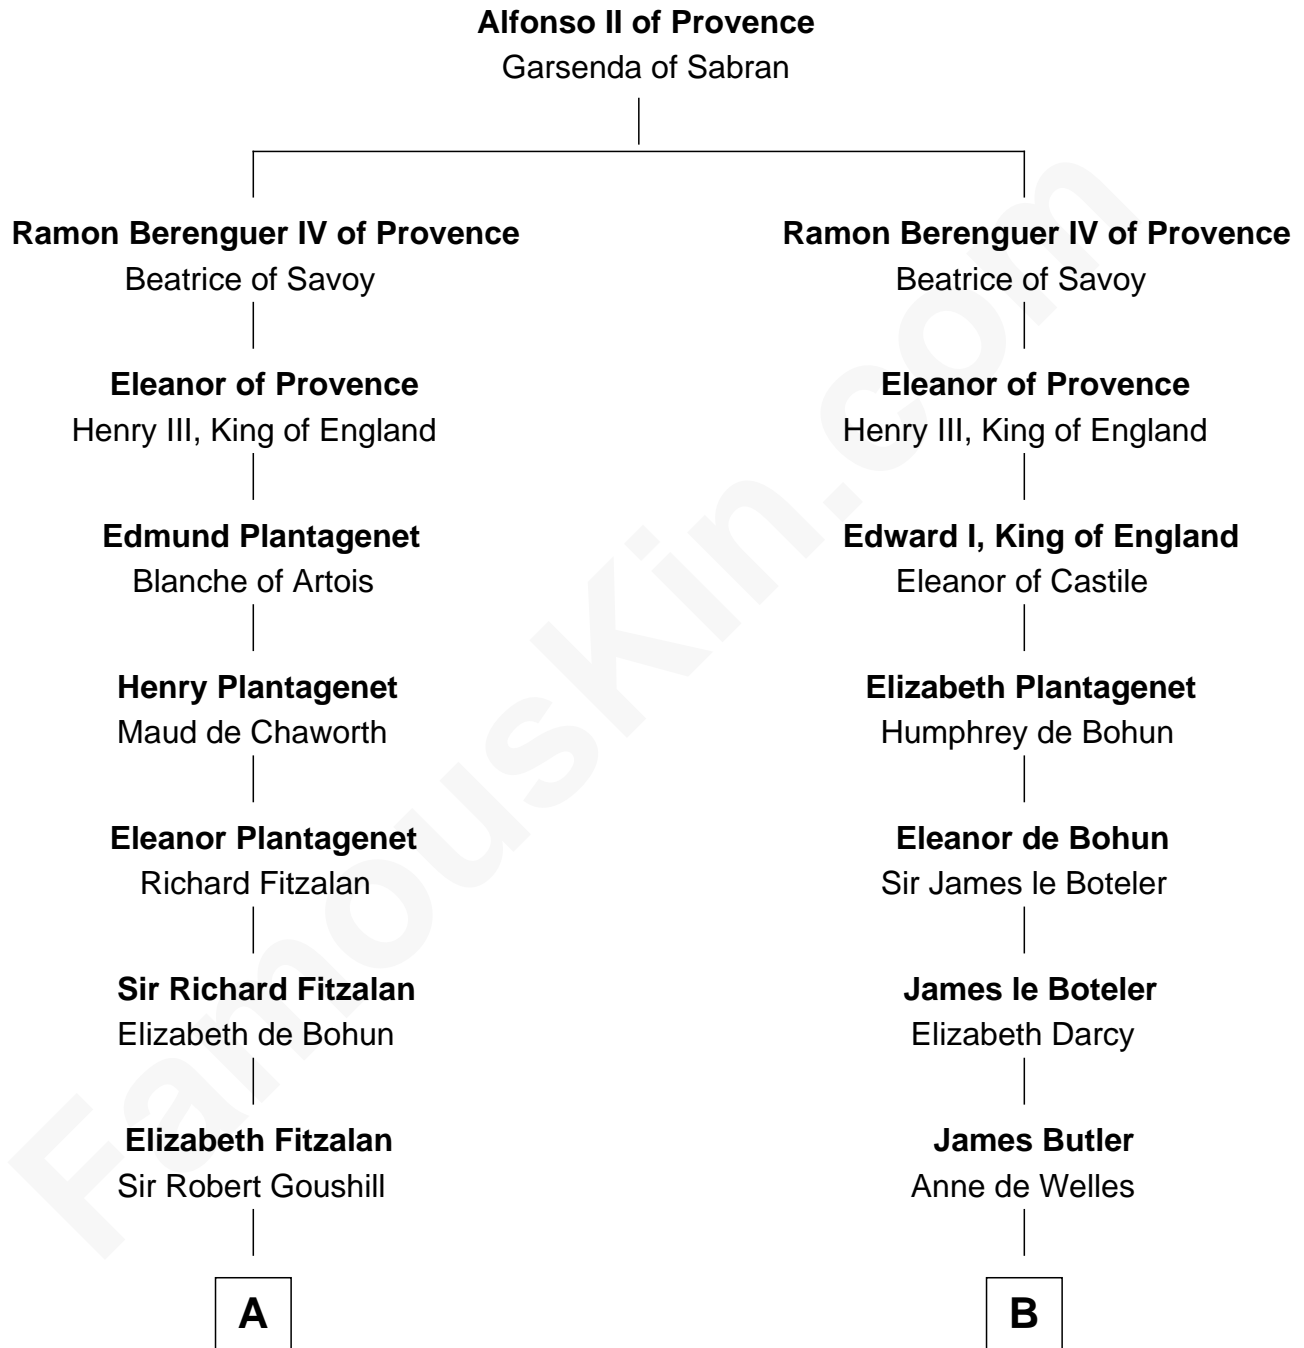

FamousKin.com

Relationship Chart of

Fitzhugh Lee

40th Governor of Virginia

11th cousin 9 times removed of

Anne Boleyn

2nd Wife of King Henry VIII

C

Col. Henry Lee

Lucy Grymes

Maj. Gen. Henry Lee

Anne Hill Carter

Sydney Smith Lee

Anna Maria Mason

Fitzhugh Lee

40th Governor of Virginia