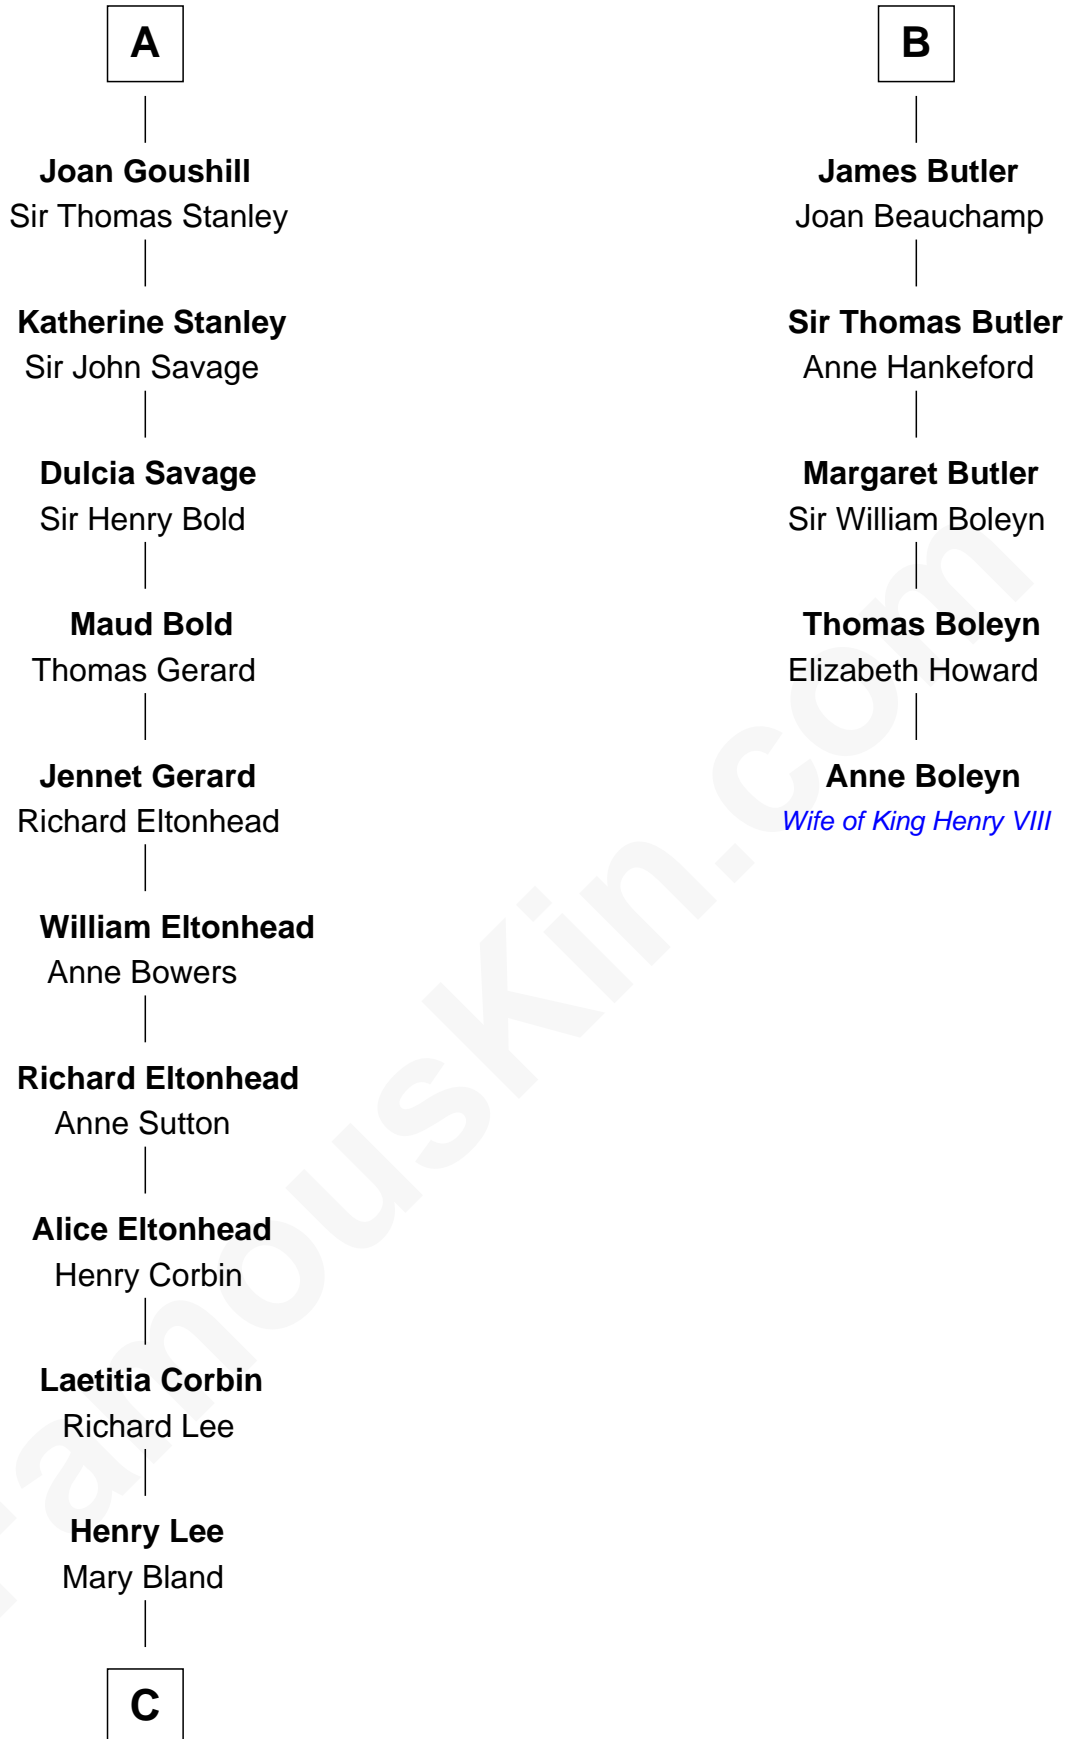

FamousKin.com

Relationship Chart of

Fitzhugh Lee

40th Governor of Virginia

11th cousin 9 times removed of

Anne Boleyn

2nd Wife of King Henry VIII

C

Col. Henry Lee

Lucy Grymes

Maj. Gen. Henry Lee

Anne Hill Carter

Sydney Smith Lee

Anna Maria Mason

Fitzhugh Lee

40th Governor of Virginia