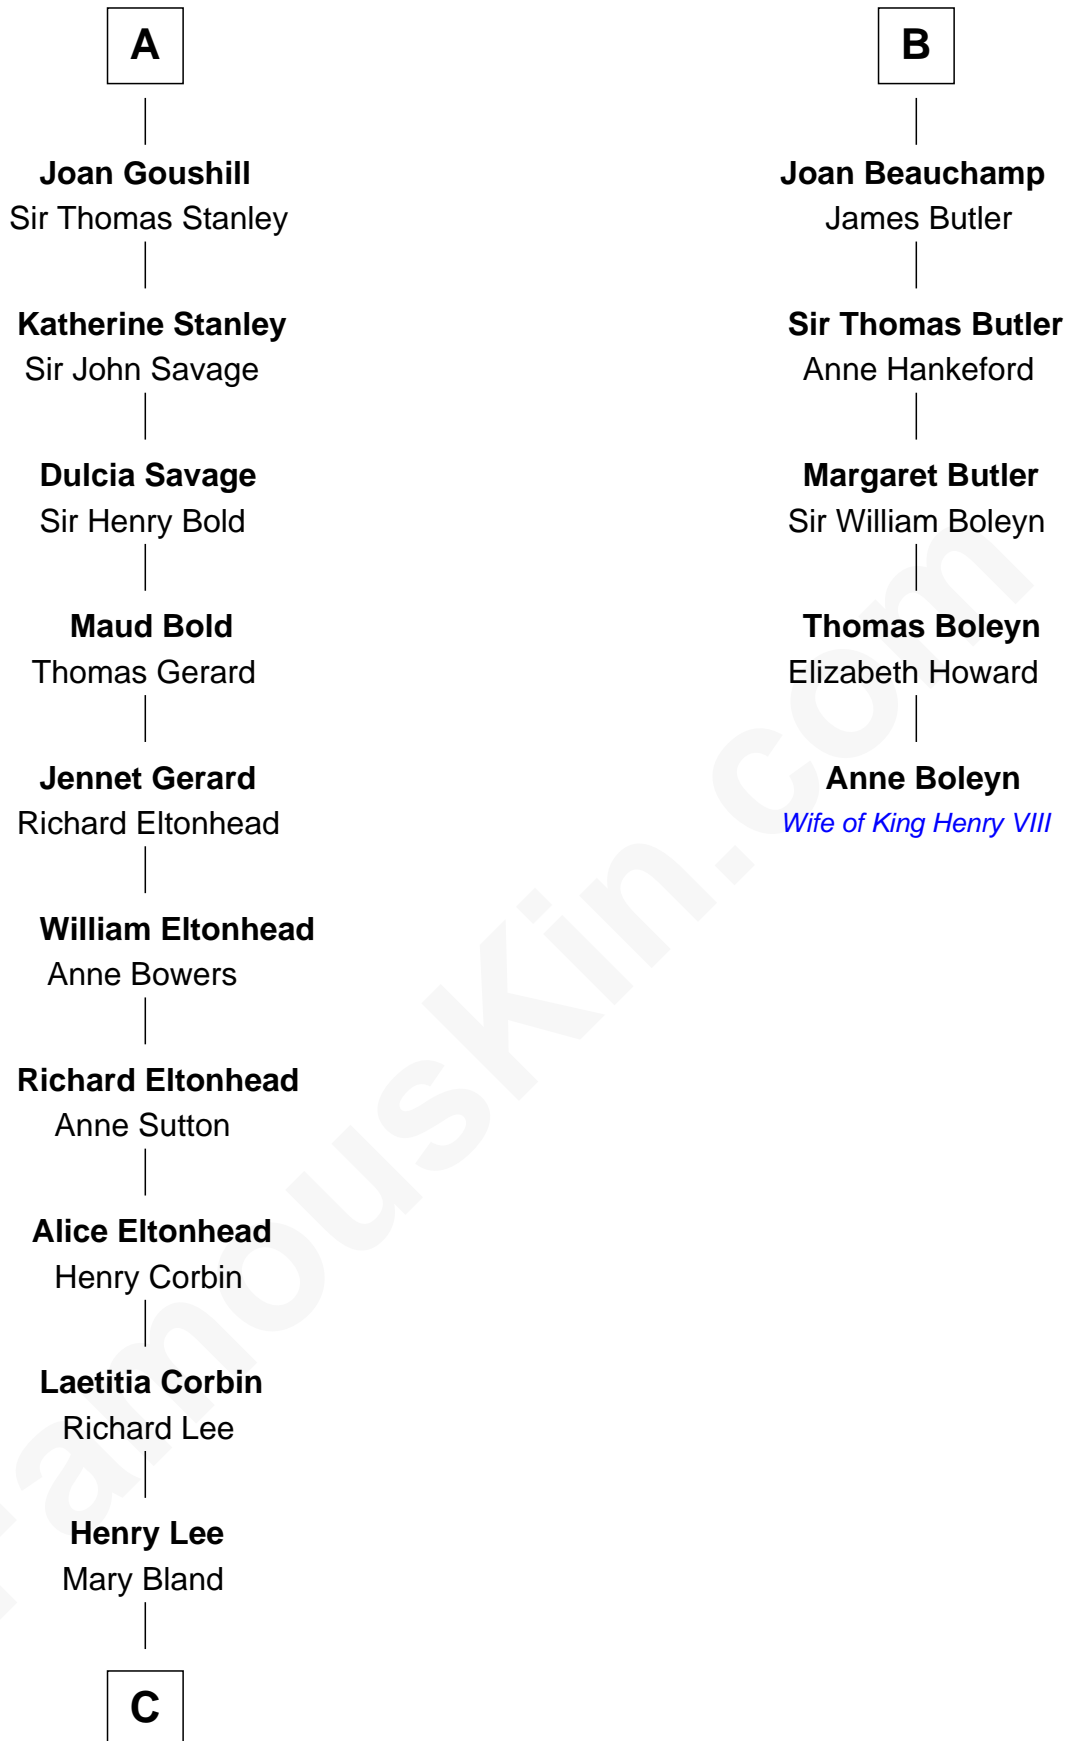

FamousKin.com

Relationship Chart of

Fitzhugh Lee

40th Governor of Virginia

11th cousin 9 times removed of

Anne Boleyn

2nd Wife of King Henry VIII

Philip II Auguste, King of France

Isabella of Hainault

C

Col. Henry Lee

Lucy Grymes

Maj. Gen. Henry Lee

Anne Hill Carter

Sydney Smith Lee

Anna Maria Mason