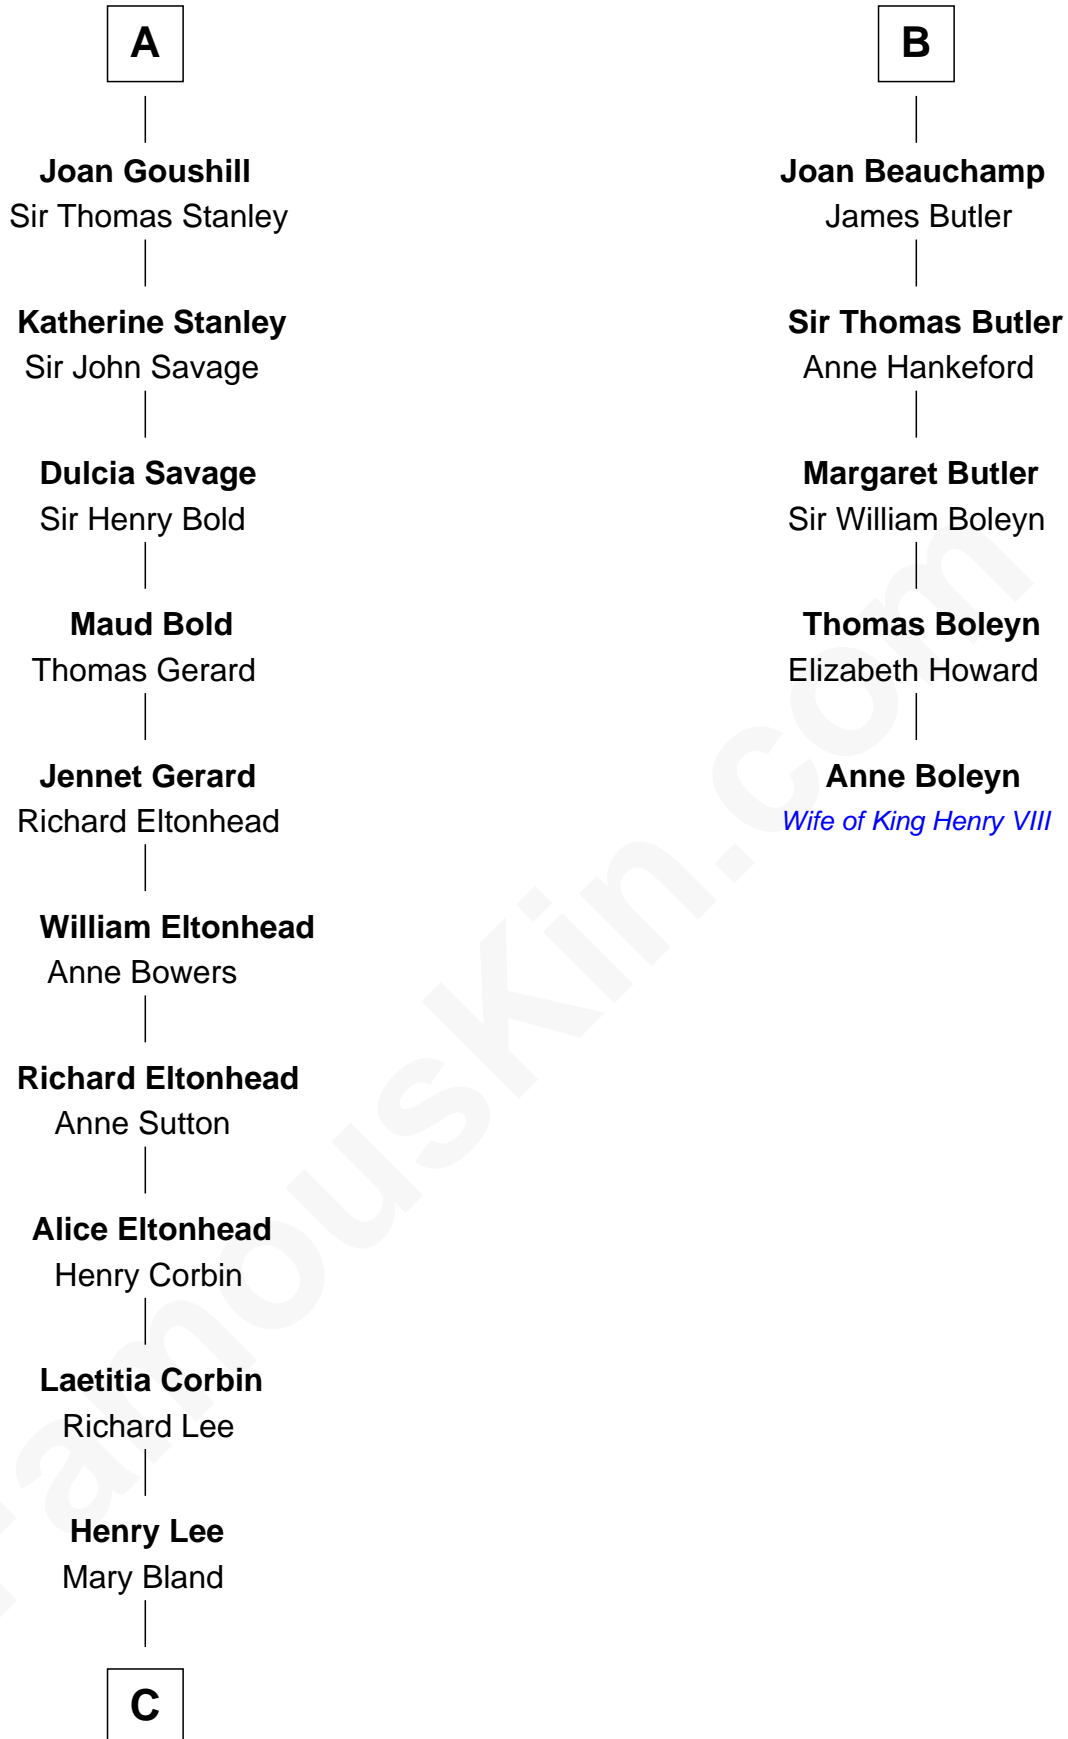

FamousKin.com

Relationship Chart of

Fitzhugh Lee

40th Governor of Virginia

11th cousin 9 times removed of

Anne Boleyn

2nd Wife of King Henry VIII

Henry I, Duke of Brabant

Eleanor Plantagenet

Richard Fitzalan

Sir Richard Fitzalan

Elizabeth de Bohun

Joan Fitzalan

Sir William Beauchamp

B

C