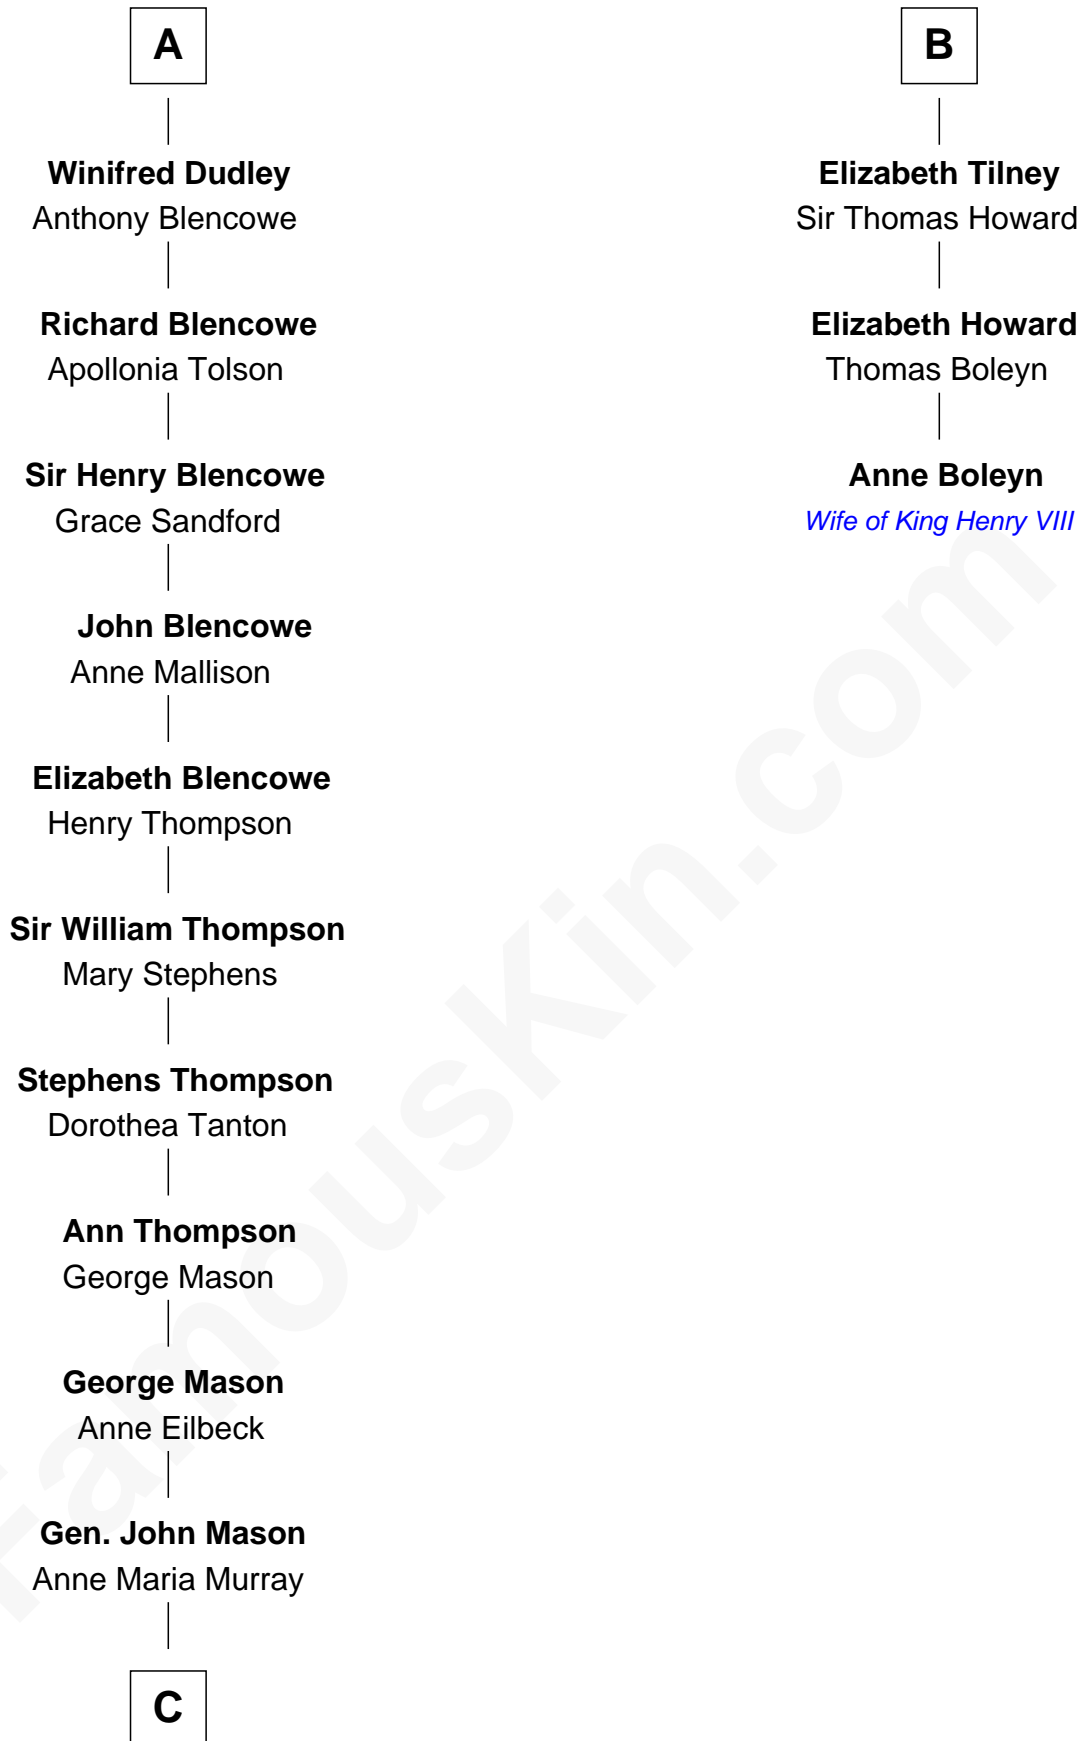

FamousKin.com

Relationship Chart of

Fitzhugh Lee

40th Governor of Virginia

9th cousin 9 times removed of

Anne Boleyn

2nd Wife of King Henry VIII

Sir William de Cantilupe

Eve de Braiose

C

—
Anna Maria Mason
Sydney Smith Lee

—
Fitzhugh Lee
40th Governor of Virginia

FamousKin.com