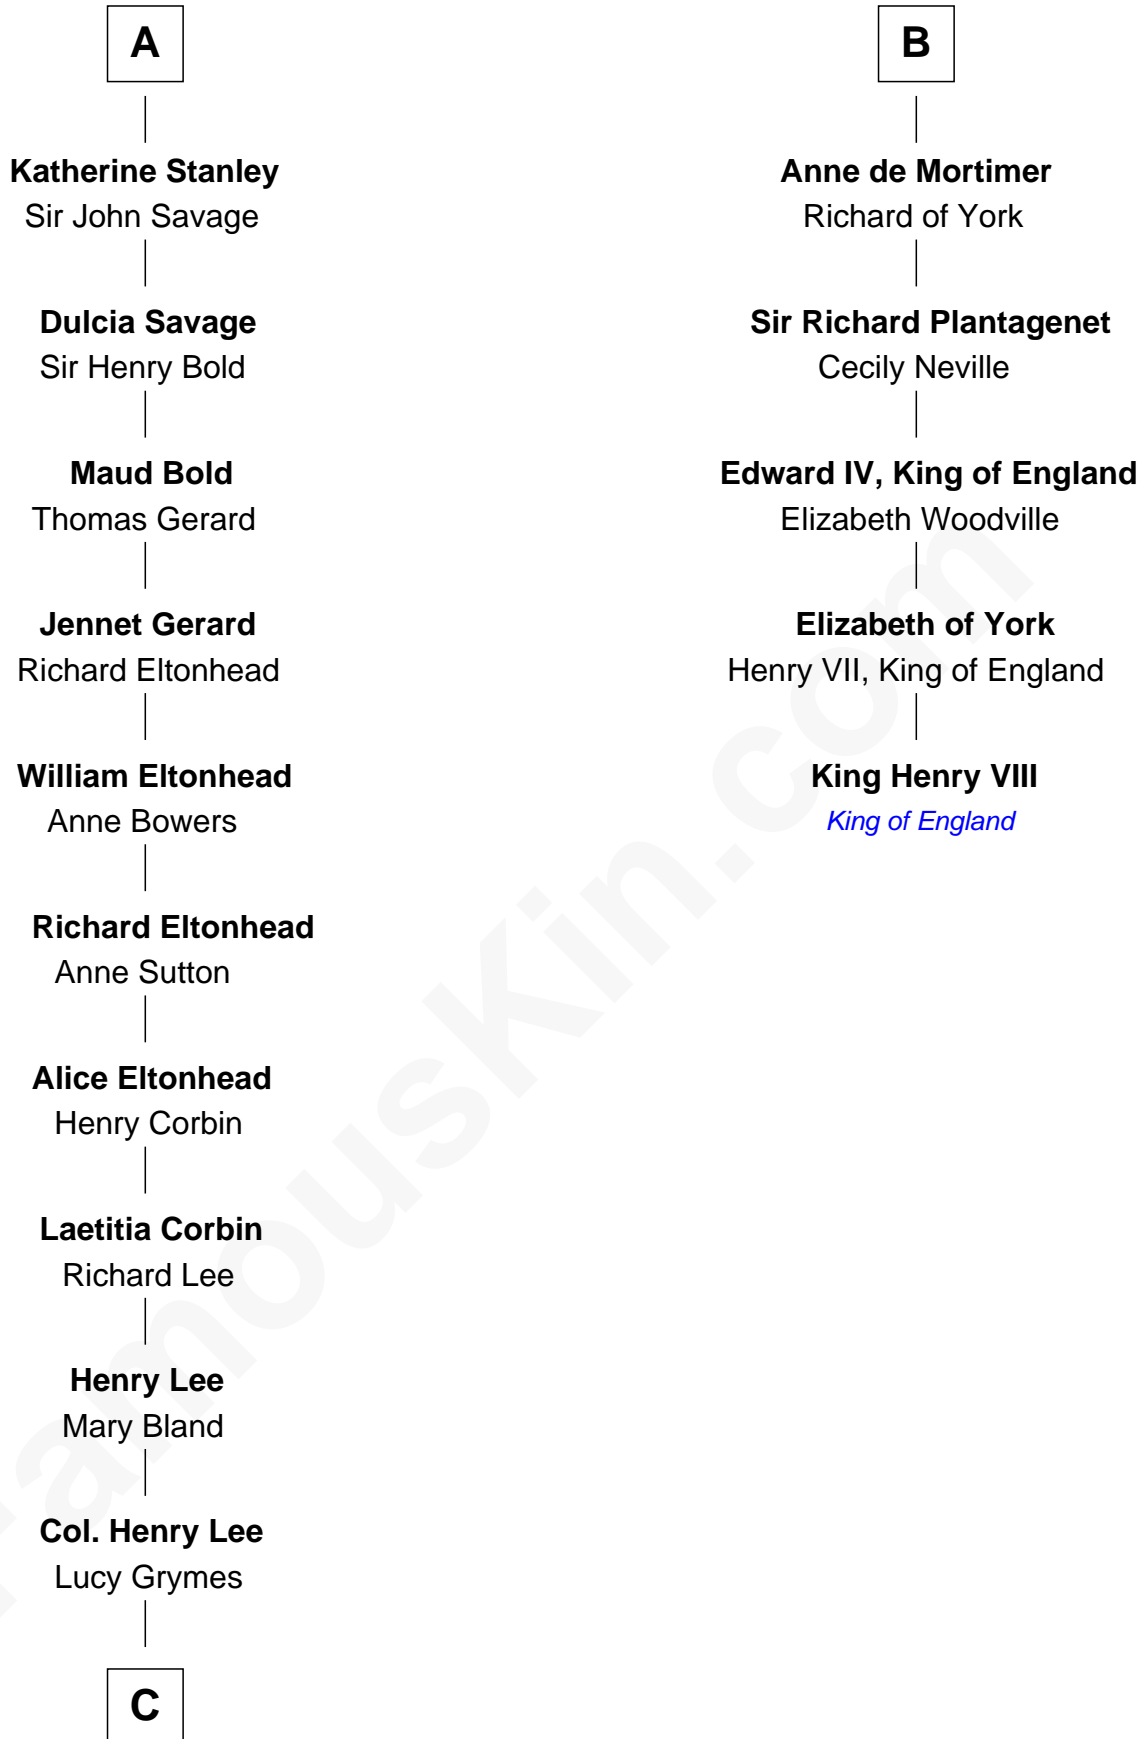

FamousKin.com

Relationship Chart of

Fitzhugh Lee

40th Governor of Virginia

11th cousin 8 times removed of

King Henry VIII

King of England

Sir Gerald de Prendergast

C

—
Maj. Gen. Henry Lee

Anne Hill Carter

—
Sydney Smith Lee

Anna Maria Mason

—
Fitzhugh Lee

40th Governor of Virginia

FamousKin.com