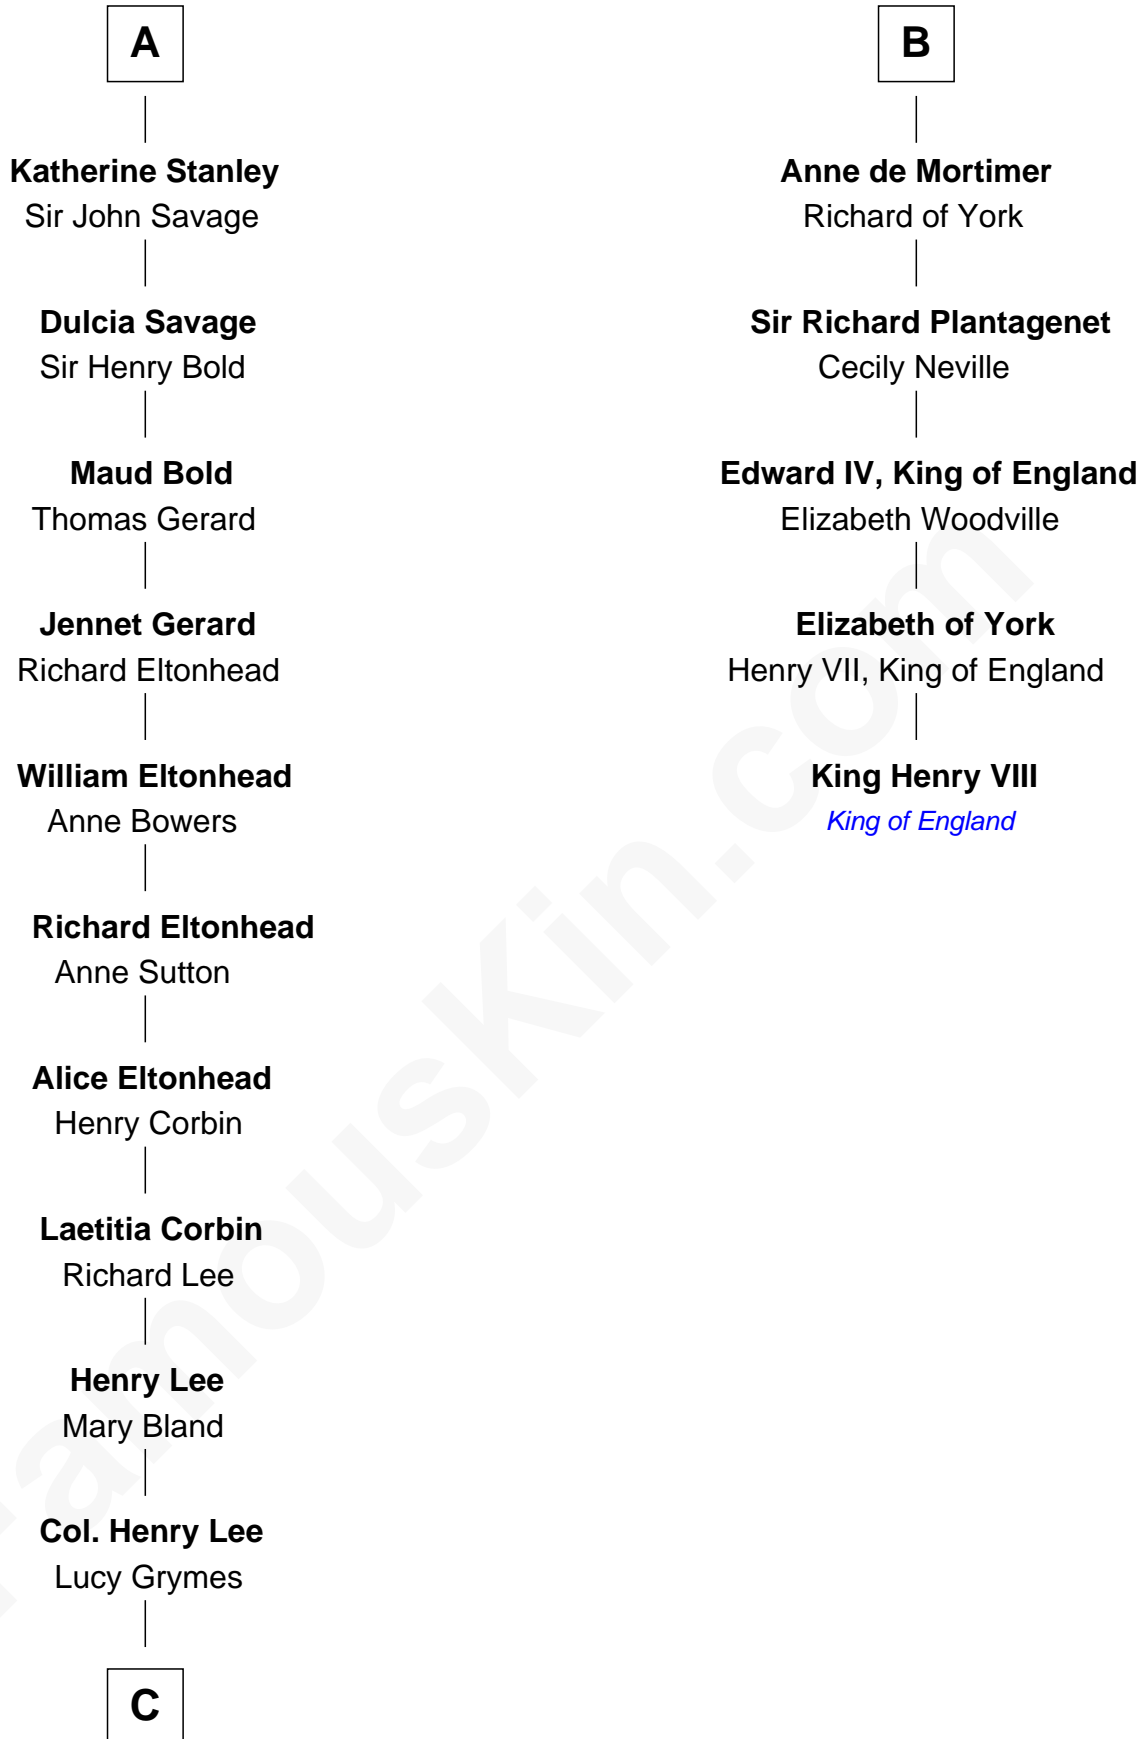

# FamousKin.com Relationship Chart of

**Fitzhugh Lee**

*40th Governor of Virginia*

11th cousin 8 times removed of

**King Henry VIII**

*King of England*

**John de Lacy**  
Margaret de Quincy

**C**

—  
**Maj. Gen. Henry Lee**

Anne Hill Carter

—  
**Sydney Smith Lee**

Anna Maria Mason

—  
**Fitzhugh Lee**

*40th Governor of Virginia*

FamousKin.com