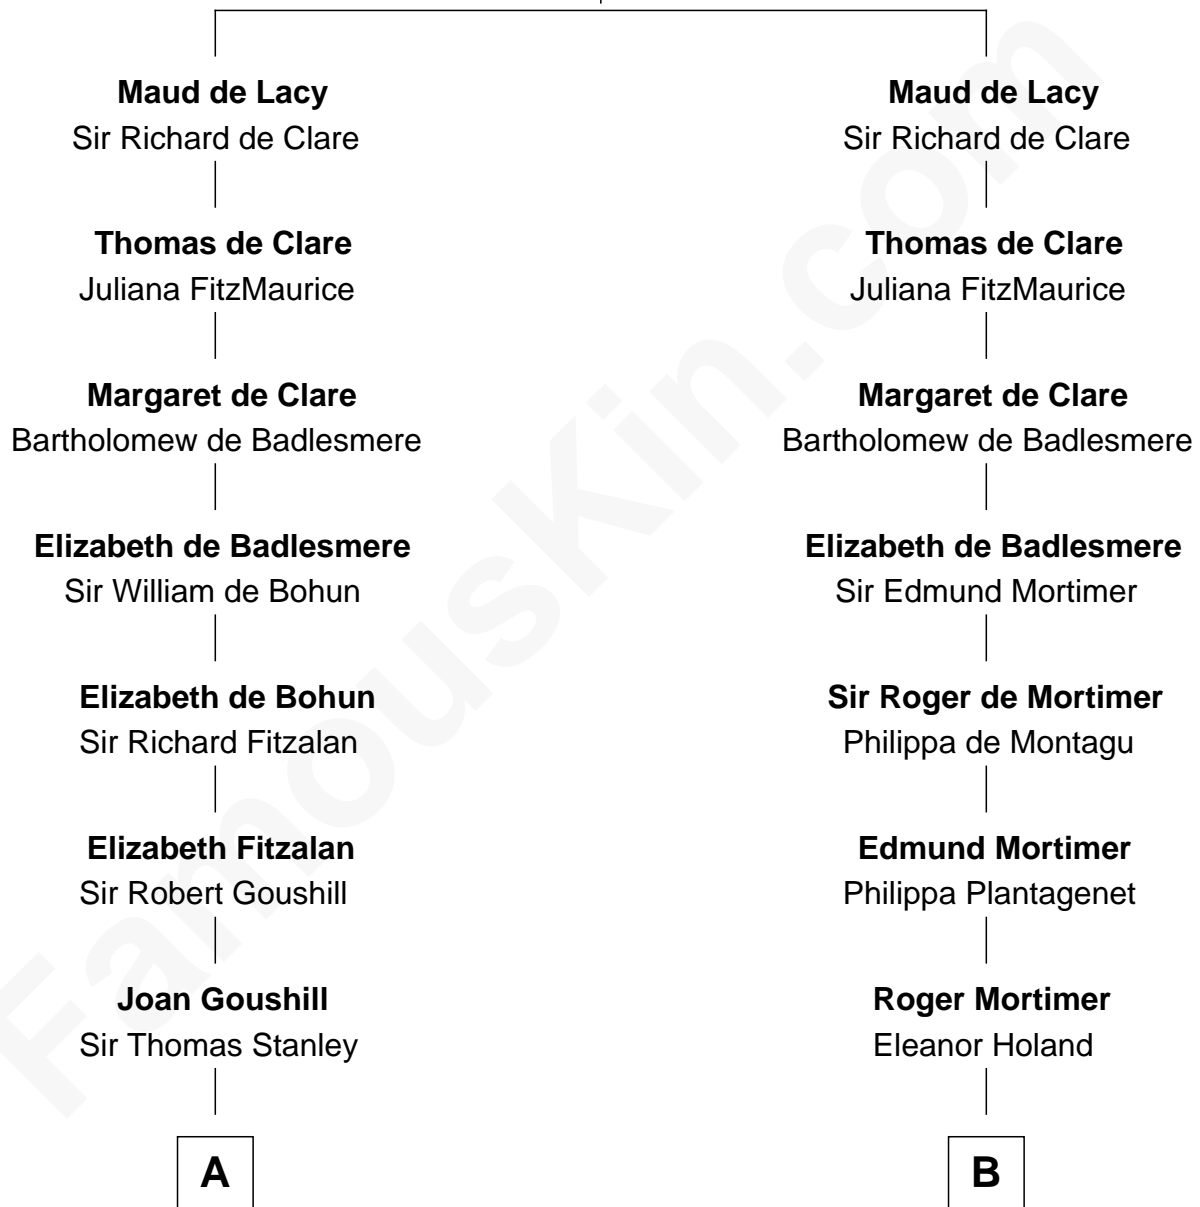

# FamousKin.com Relationship Chart of

**Fitzhugh Lee**

*40th Governor of Virginia*

11th cousin 8 times removed of

**King Henry VIII**

*King of England*

**John de Lacy**  
Margaret de Quincy

**C**

—  
**Maj. Gen. Henry Lee**

Anne Hill Carter

—  
**Sydney Smith Lee**

Anna Maria Mason

—  
**Fitzhugh Lee**

*40th Governor of Virginia*

FamousKin.com