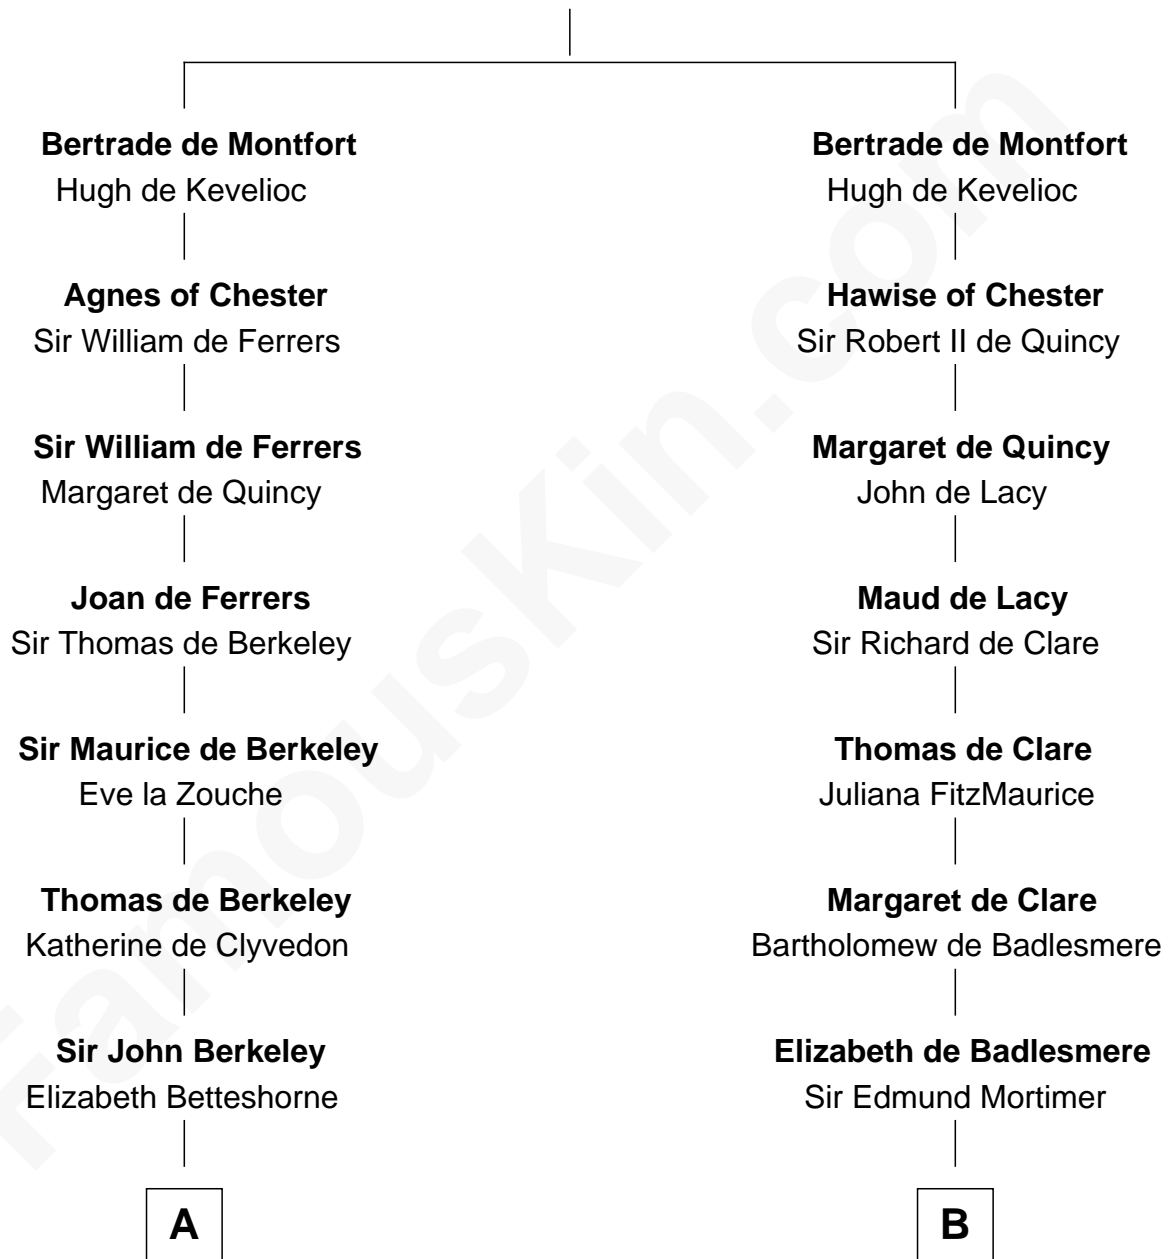

FamousKin.com Relationship Chart of

Fitzhugh Lee

40th Governor of Virginia

14th cousin 7 times removed of

King Henry VIII

King of England

Simon III de Montfort

Maud - - - - -

C

—
Ann Thompson

George Mason

—
George Mason

Anne Eilbeck

—
Gen. John Mason

Anne Maria Murray

—
Anna Maria Mason

Sydney Smith Lee

—
Fitzhugh Lee

40th Governor of Virginia

FamousKin.com