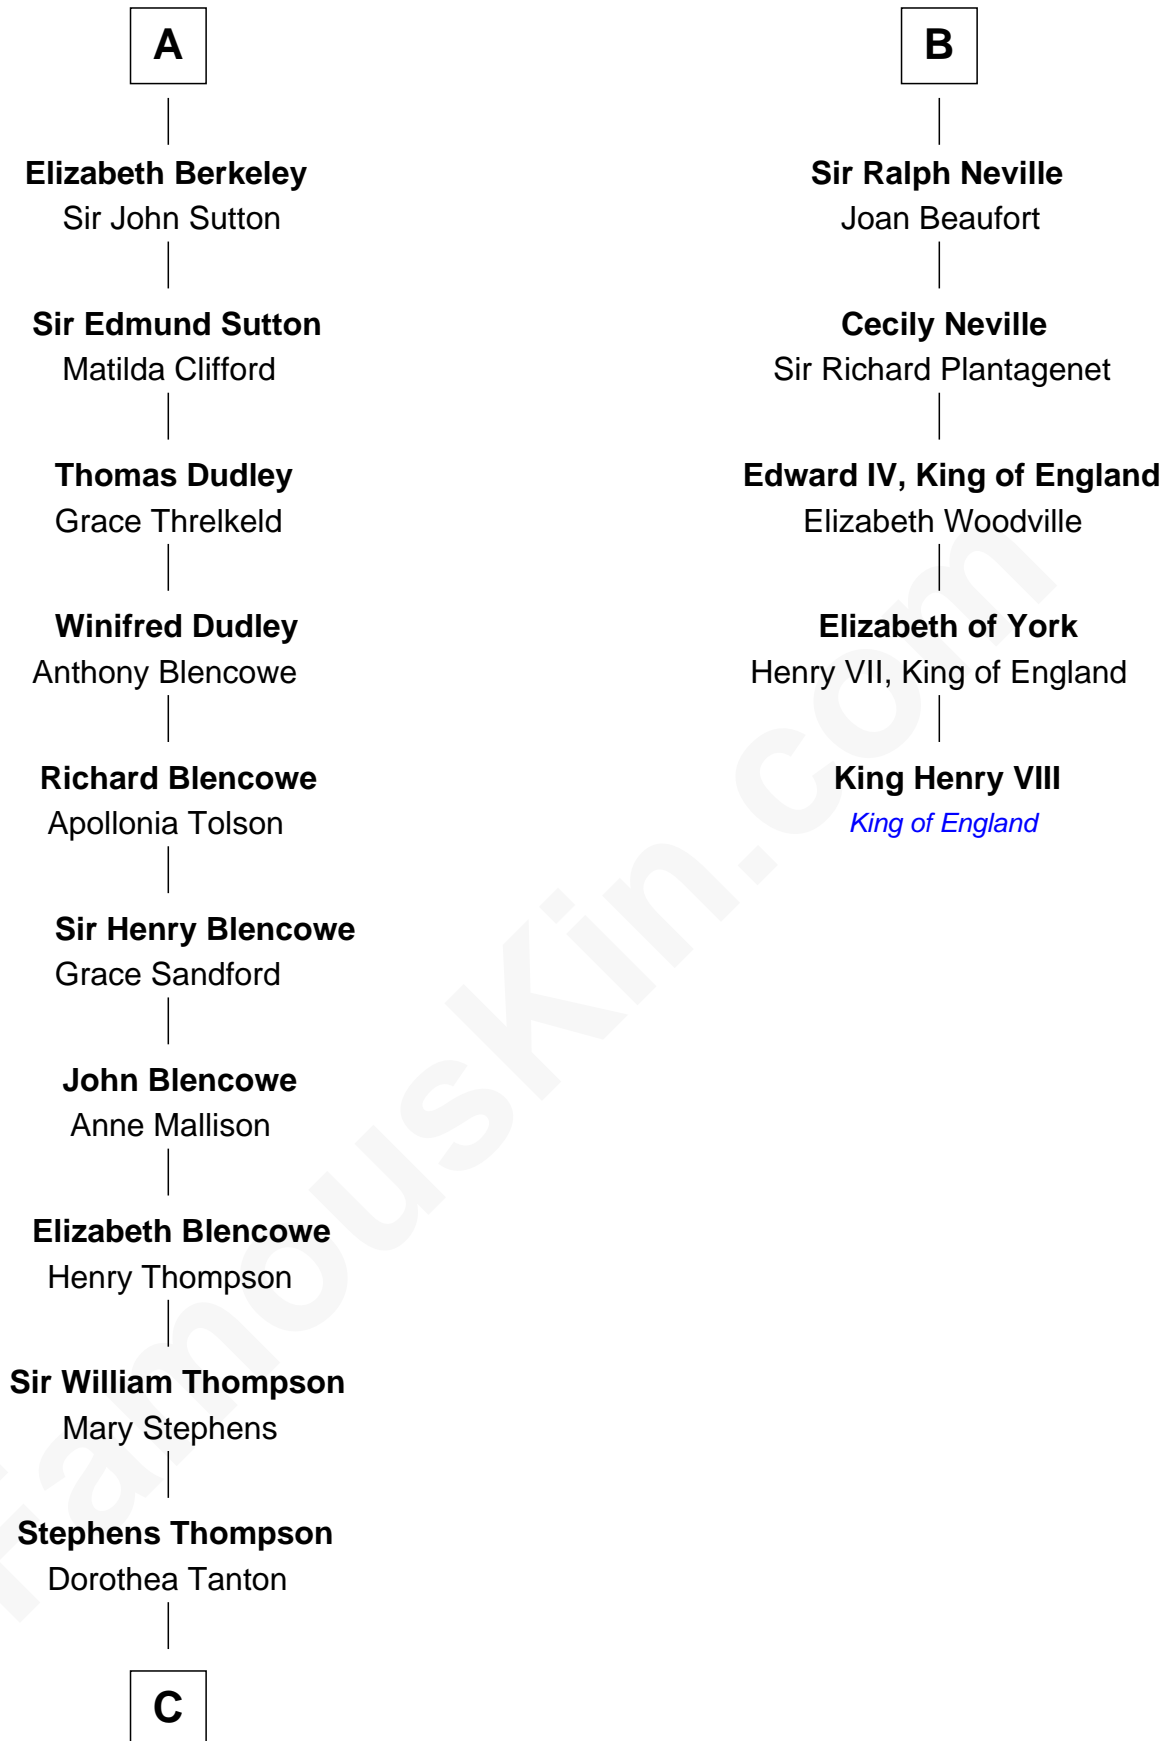

FamousKin.com Relationship Chart of

Fitzhugh Lee

40th Governor of Virginia

11th cousin 10 times removed of

King Henry VIII

King of England

Sir Ranulf de Gernons

Maud of Gloucester

C

Ann Thompson

George Mason

George Mason

Anne Eilbeck

Gen. John Mason

Anne Maria Murray

Anna Maria Mason

Sydney Smith Lee

Fitzhugh Lee

40th Governor of Virginia

FamousKin.com