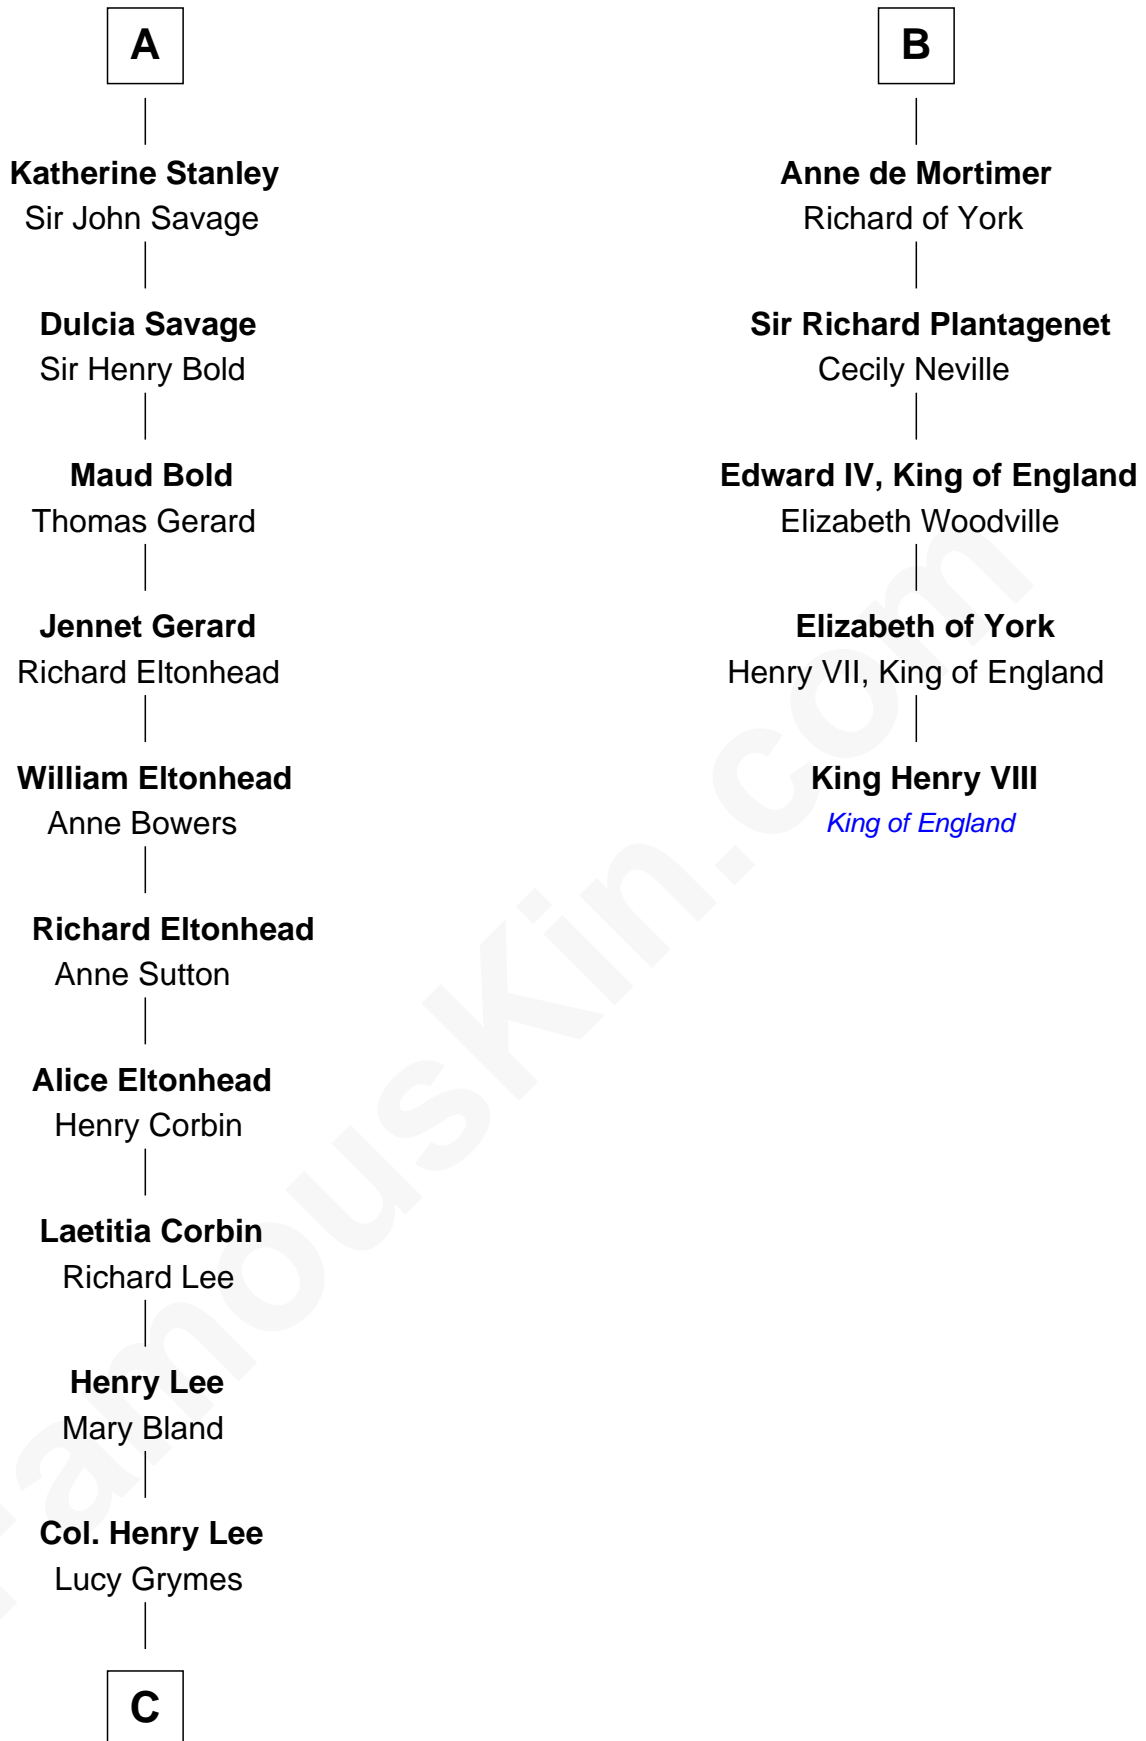

FamousKin.com Relationship Chart of

Fitzhugh Lee

40th Governor of Virginia

11th cousin 8 times removed of

King Henry VIII

King of England

Gilbert de Clare

Isabel Marshal

Philippa de Montagu

Edmund Mortimer

Philippa Plantagenet

Roger Mortimer

Eleanor Holand

B

C

—
Maj. Gen. Henry Lee