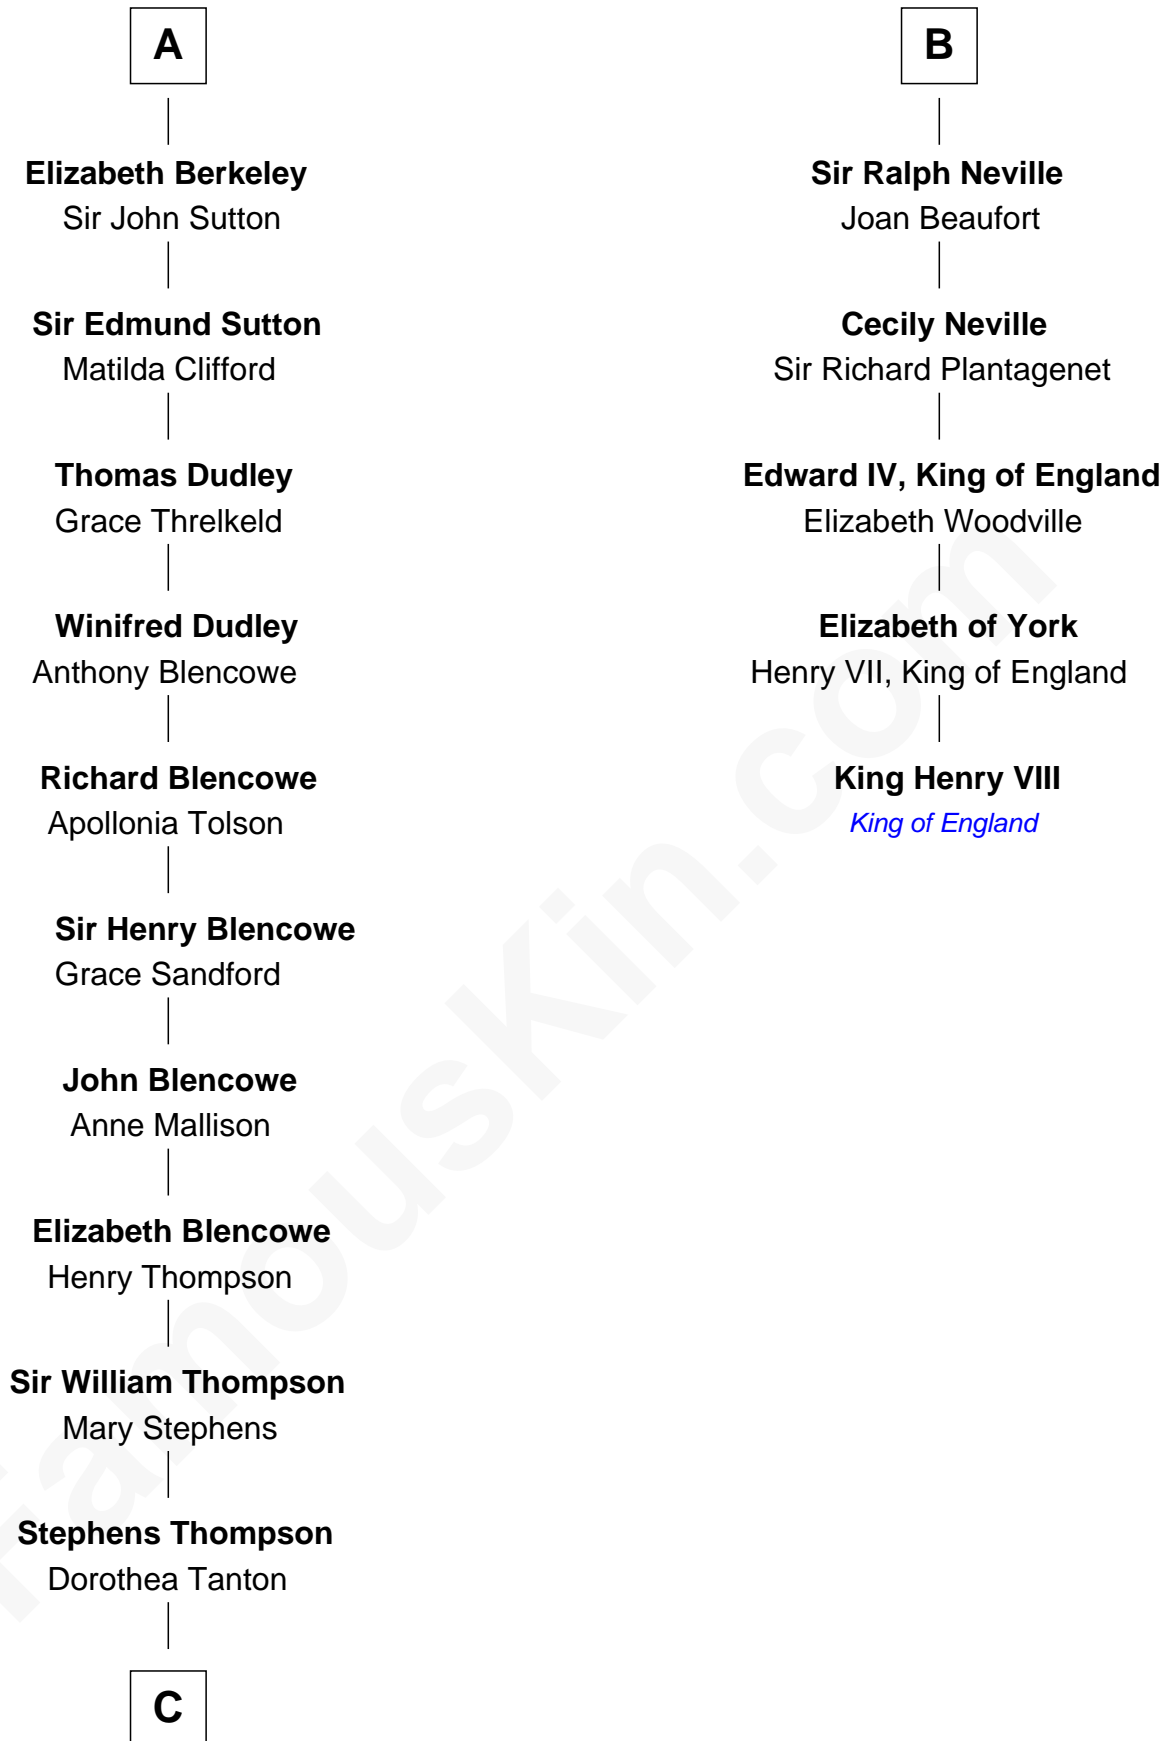

FamousKin.com Relationship Chart of

Fitzhugh Lee

40th Governor of Virginia

11th cousin 10 times removed of

King Henry VIII

King of England

Roland of Galloway

Helena de Morville

C

—
Ann Thompson

George Mason

—
George Mason

Anne Eilbeck

—
Gen. John Mason

Anne Maria Murray

—
Anna Maria Mason

Sydney Smith Lee

—
Fitzhugh Lee

40th Governor of Virginia

FamousKin.com