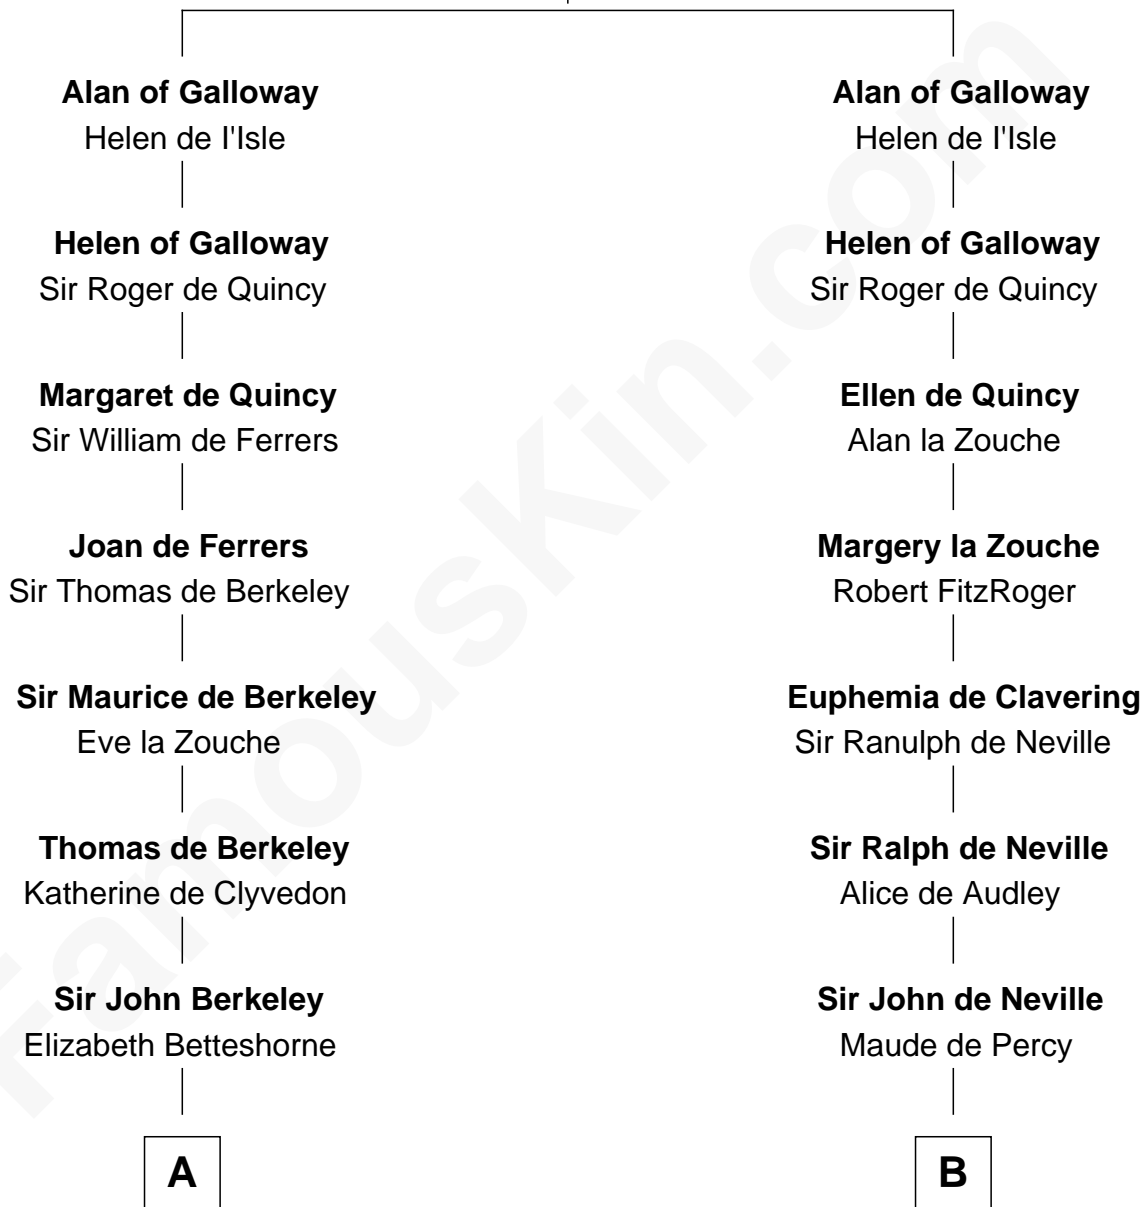

FamousKin.com Relationship Chart of

Fitzhugh Lee

40th Governor of Virginia

11th cousin 10 times removed of

King Henry VIII

King of England

Roland of Galloway

Helena de Morville

C

—
Ann Thompson

George Mason

—
George Mason

Anne Eilbeck

—
Gen. John Mason

Anne Maria Murray

—
Anna Maria Mason

Sydney Smith Lee

—
Fitzhugh Lee

40th Governor of Virginia

FamousKin.com