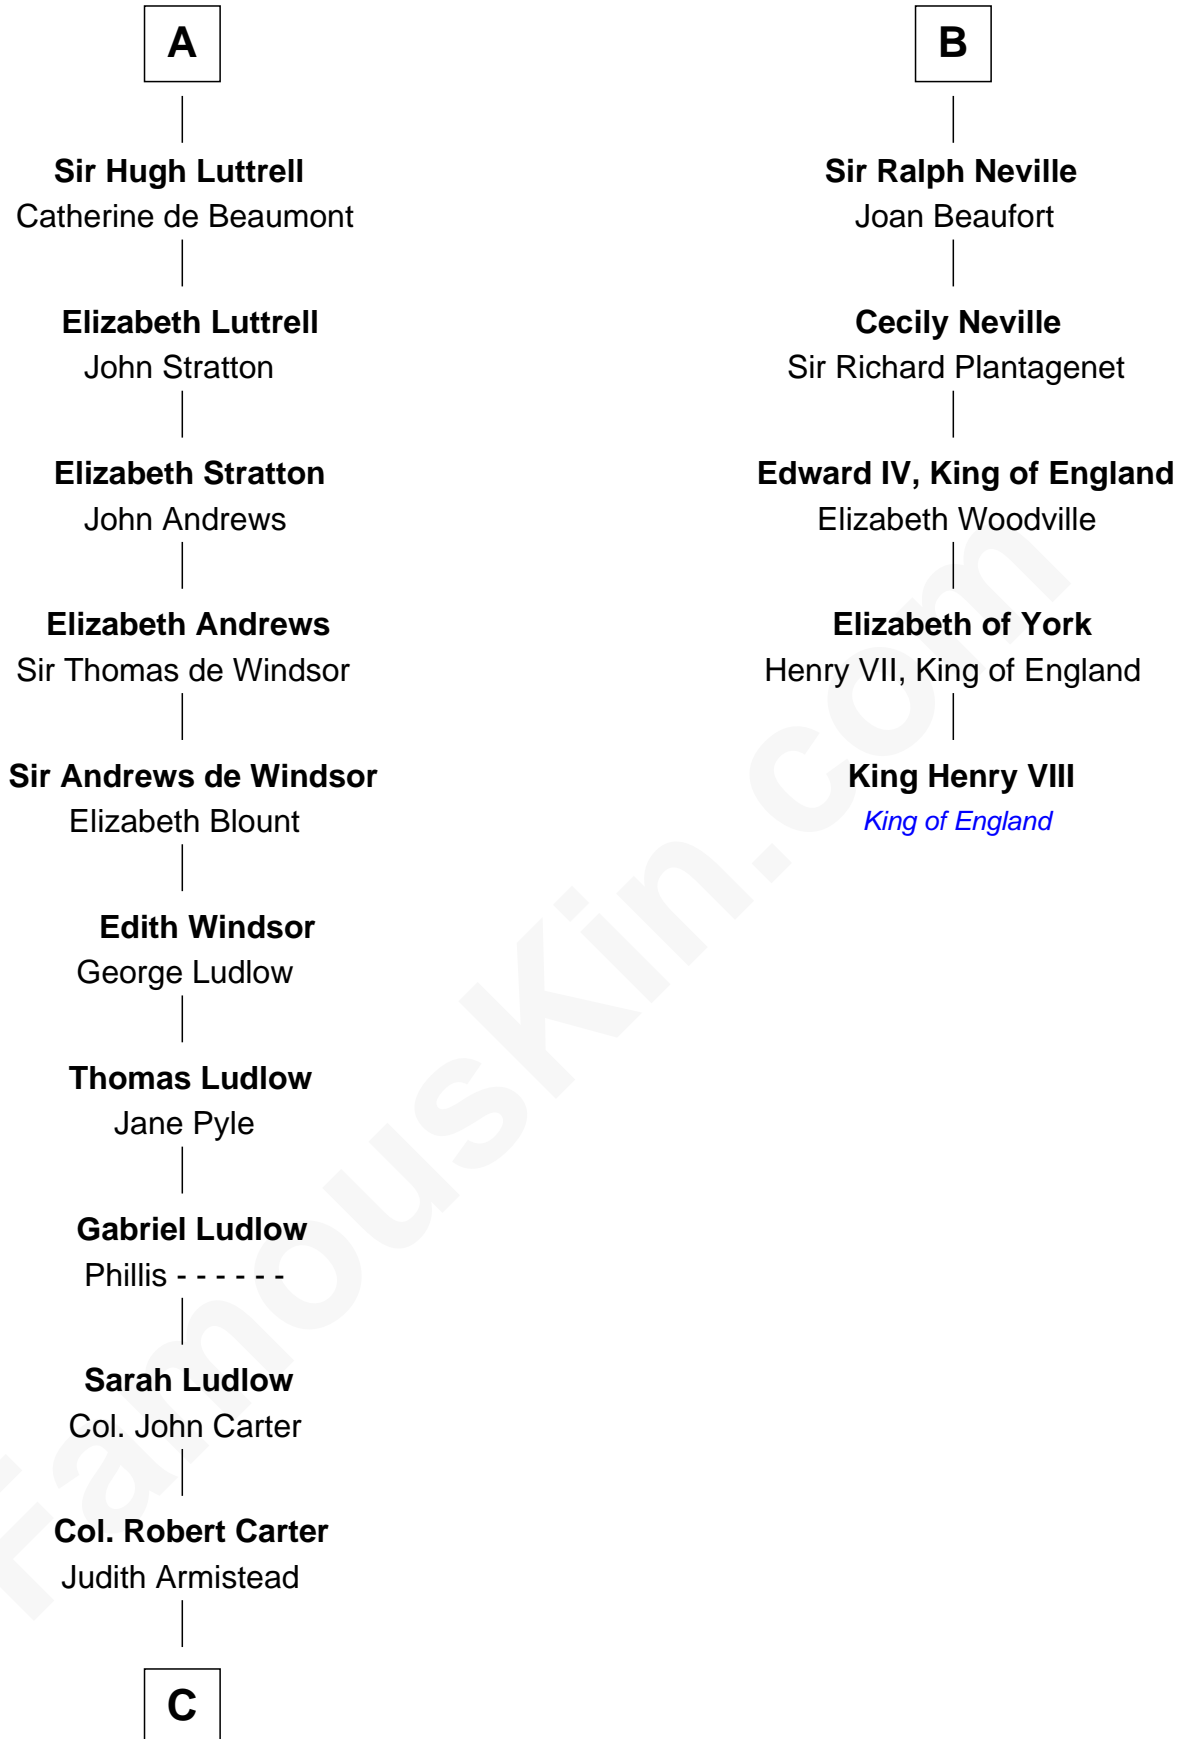

FamousKin.com

Relationship Chart of

Fitzhugh Lee

40th Governor of Virginia

11th cousin 10 times removed of

King Henry VIII
King of England

C

—
John Carter
Elizabeth Hill

—
Charles Carter
Anne Butler Moore

—
Anne Hill Carter
Maj. Gen. Henry Lee

—
Sydney Smith Lee
Anna Maria Mason

—
Fitzhugh Lee
40th Governor of Virginia

FamousKin.com