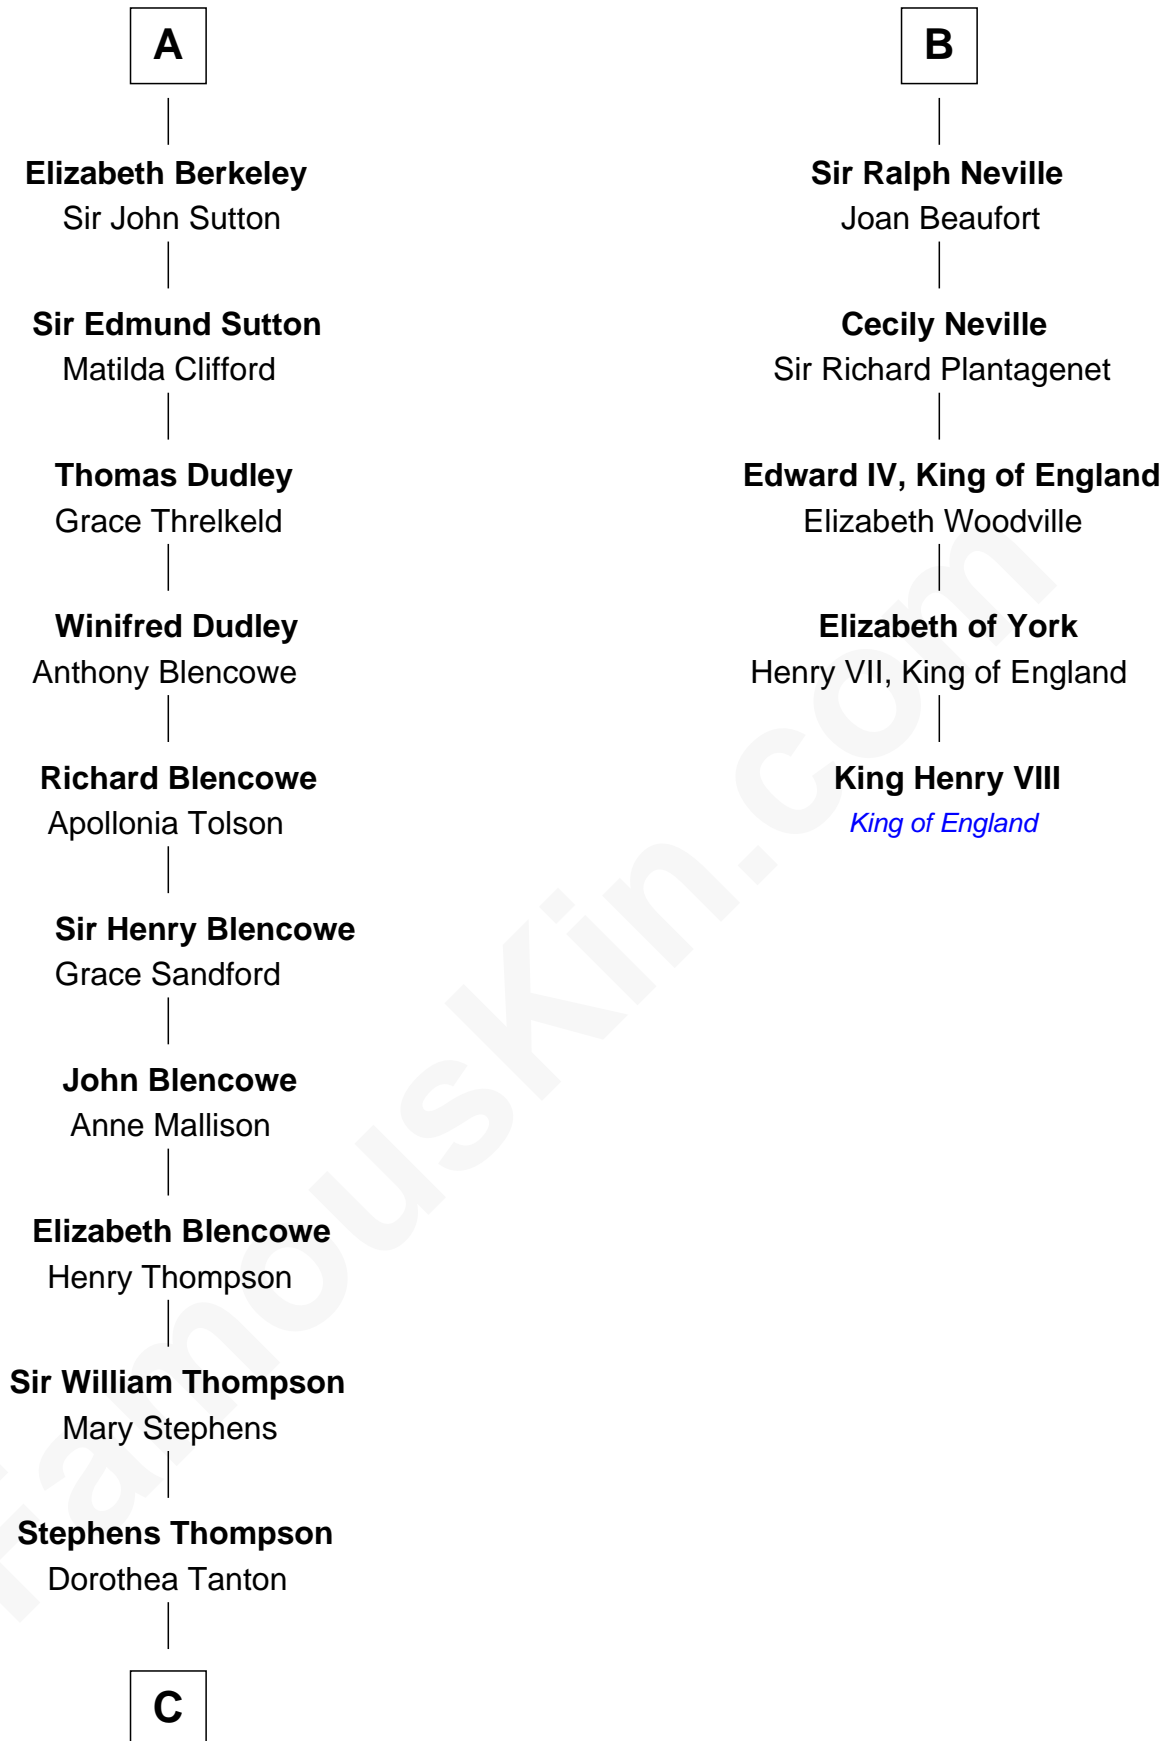

FamousKin.com Relationship Chart of

Fitzhugh Lee

40th Governor of Virginia

11th cousin 10 times removed of

King Henry VIII

King of England

Reginald de l'Isle

Fonia of Moray

C

—
Ann Thompson

George Mason

—
George Mason

Anne Eilbeck

—
Gen. John Mason

Anne Maria Murray

—
Anna Maria Mason

Sydney Smith Lee

—
Fitzhugh Lee

40th Governor of Virginia

FamousKin.com