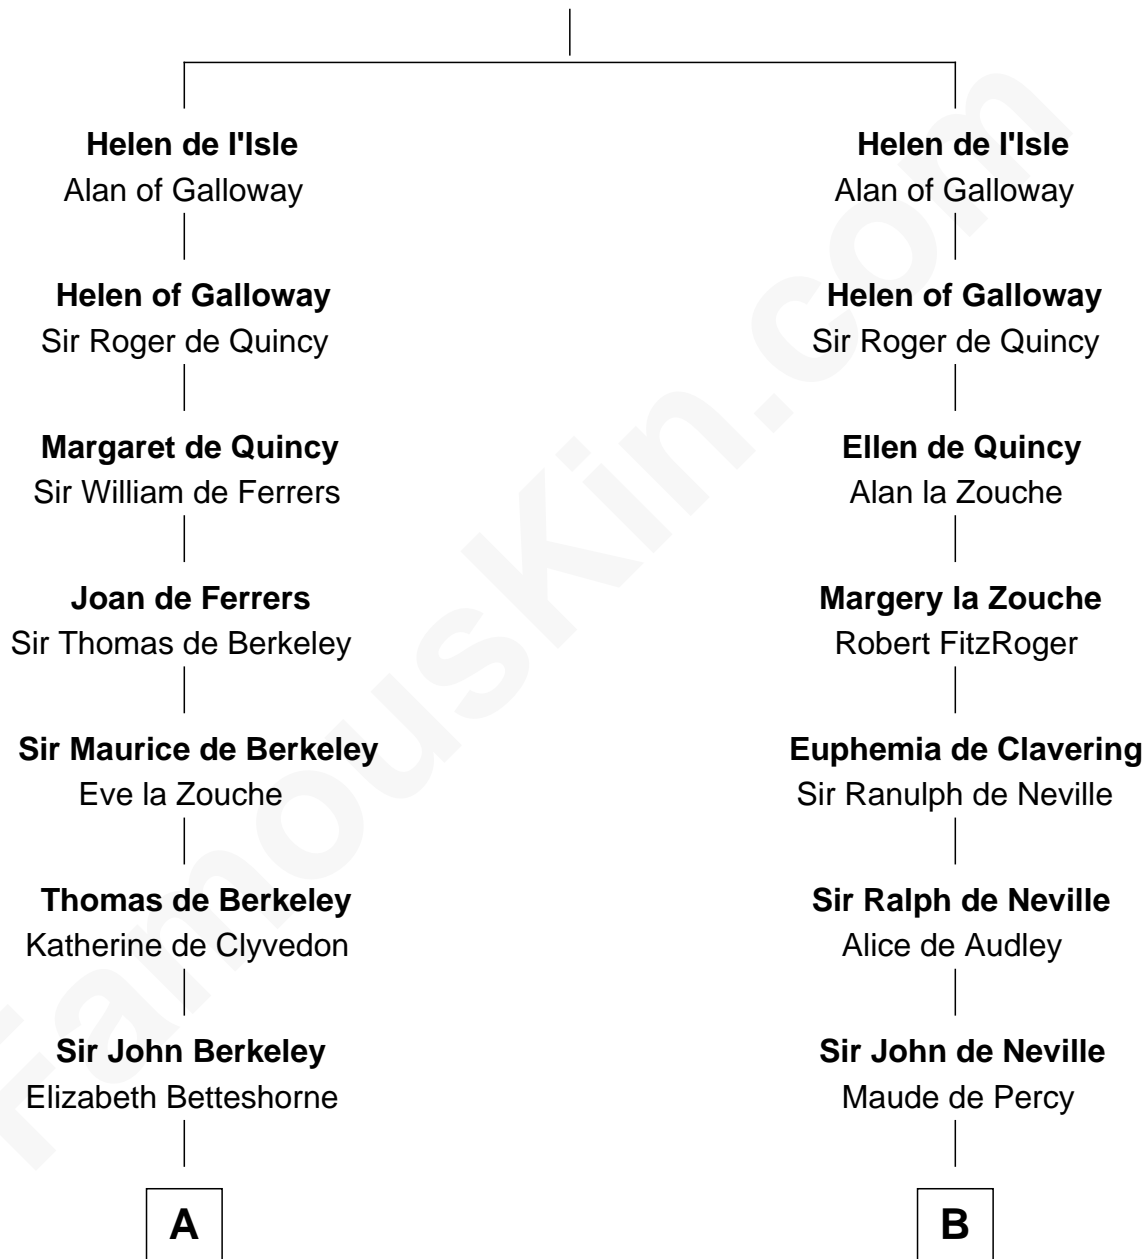

FamousKin.com Relationship Chart of

Fitzhugh Lee

40th Governor of Virginia

11th cousin 10 times removed of

King Henry VIII

King of England

Reginald de l'Isle

Fonia of Moray

C

—
Ann Thompson

George Mason

—
George Mason

Anne Eilbeck

—
Gen. John Mason

Anne Maria Murray

—
Anna Maria Mason

Sydney Smith Lee

—
Fitzhugh Lee

40th Governor of Virginia

FamousKin.com