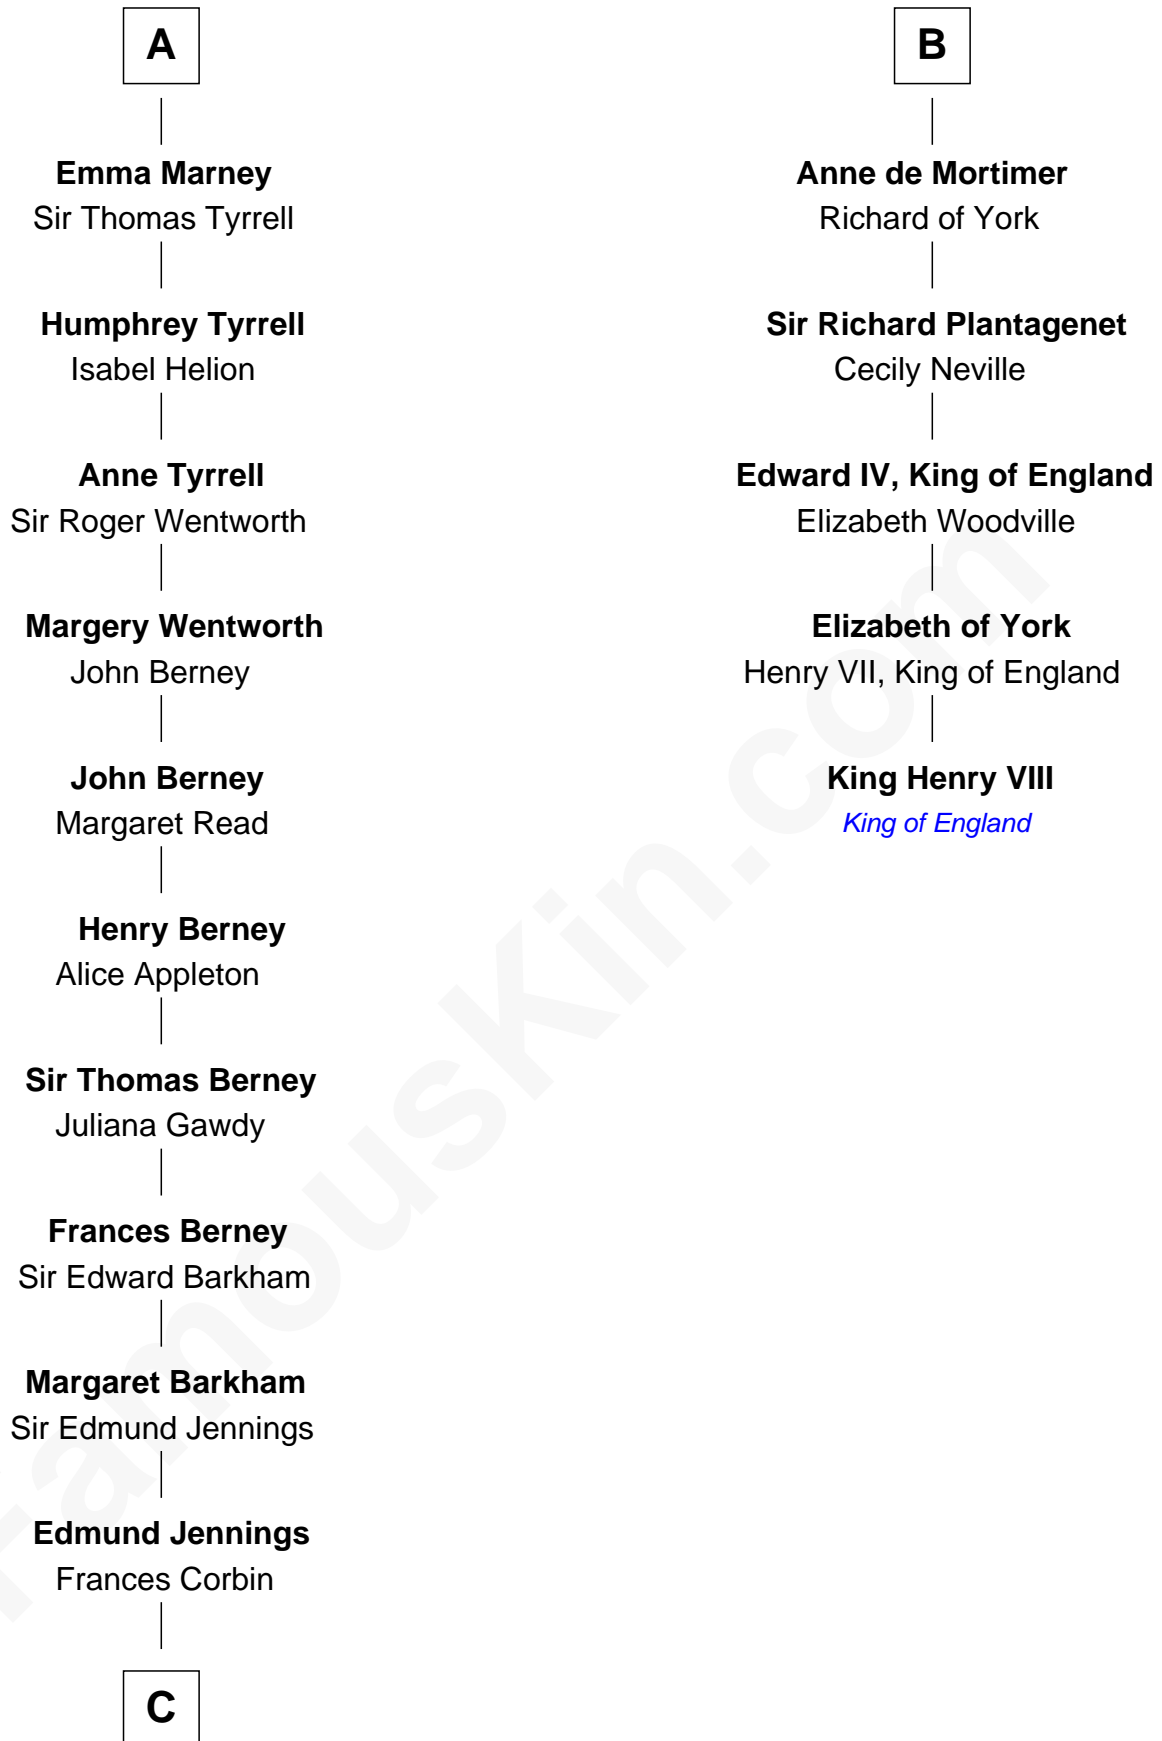

# FamousKin.com Relationship Chart of

**Fitzhugh Lee**

*40th Governor of Virginia*

11th cousin 10 times removed of

**King Henry VIII**

*King of England*

**Drew de Montagu**

Aline Basset

**Sibyl de Montagu**

Sir Edmund Fitzalan

**Philippe Fitzalan**

Sir Richard Sergeaux

**Elizabeth Sergeaux**

Sir William Marney

**A**

**Sir William de Montagu**

Sir Roger de Mortimer

**Edmund Mortimer**

Philippa Plantagenet

**Roger Mortimer**

Eleanor Holand

**B**

**C**

—  
**Frances Jennings**  
Col. Charles Grymes