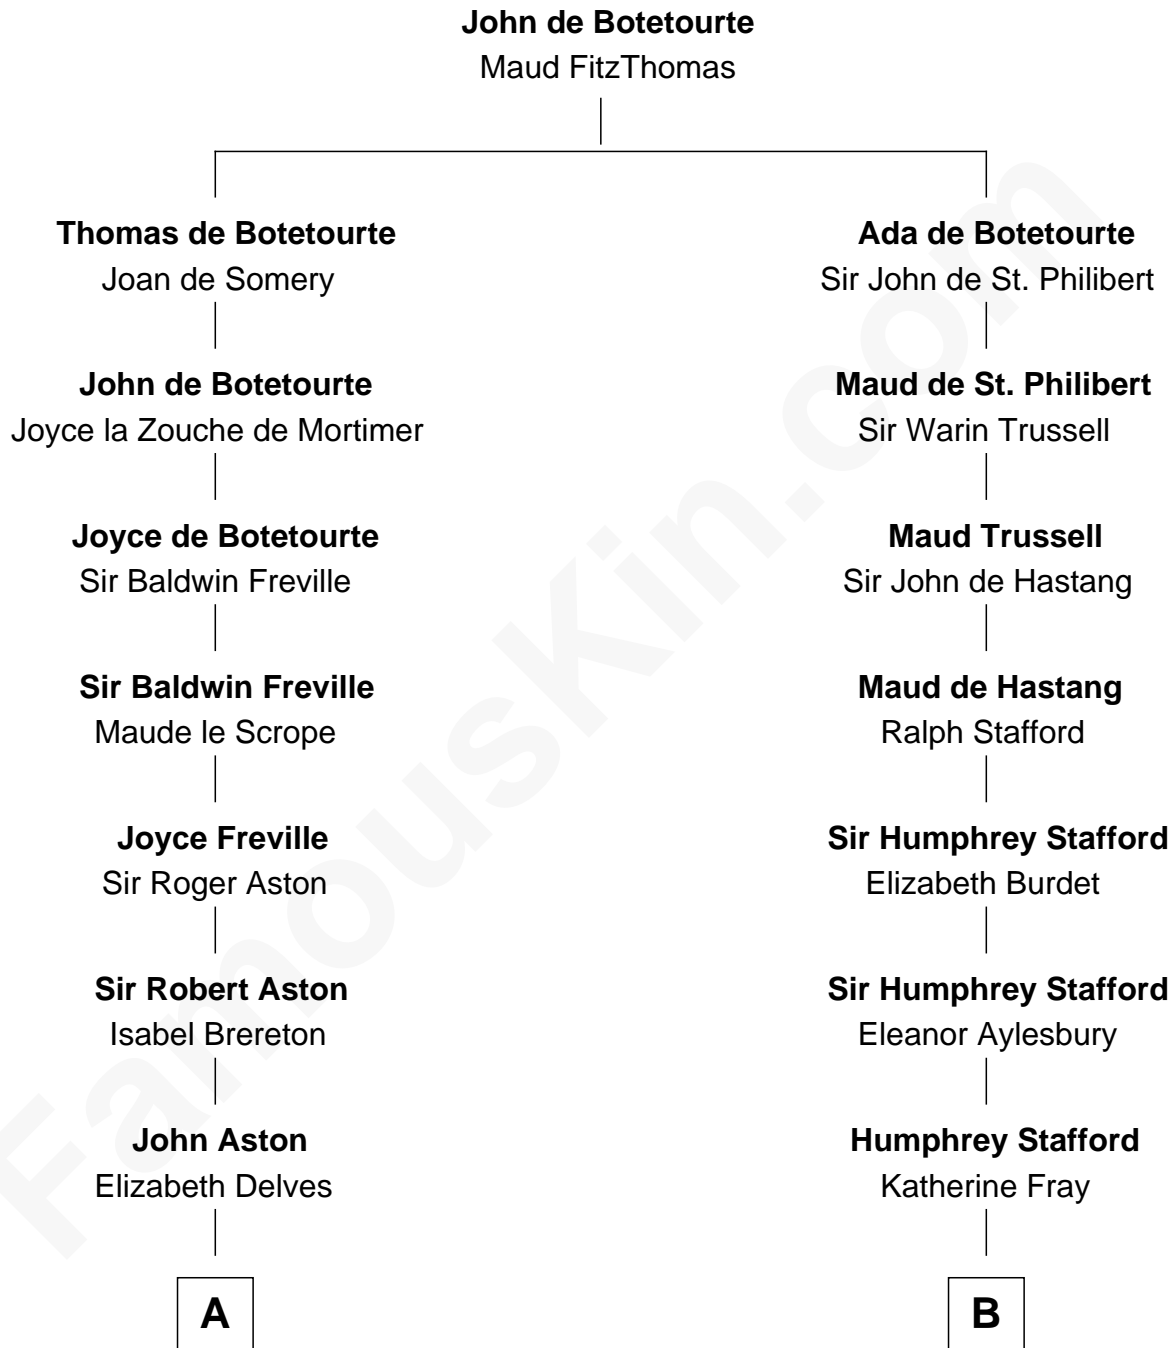

FamousKin.com

Relationship Chart of

Fitzhugh Lee

40th Governor of Virginia

17th cousin 2 times removed of

Samuel Ward King

15th Governor of Rhode Island

C

—
Gen. John Mason
Anne Maria Murray

—
Anna Maria Mason
Sydney Smith Lee

—
Fitzhugh Lee
40th Governor of Virginia

FamousKin.com