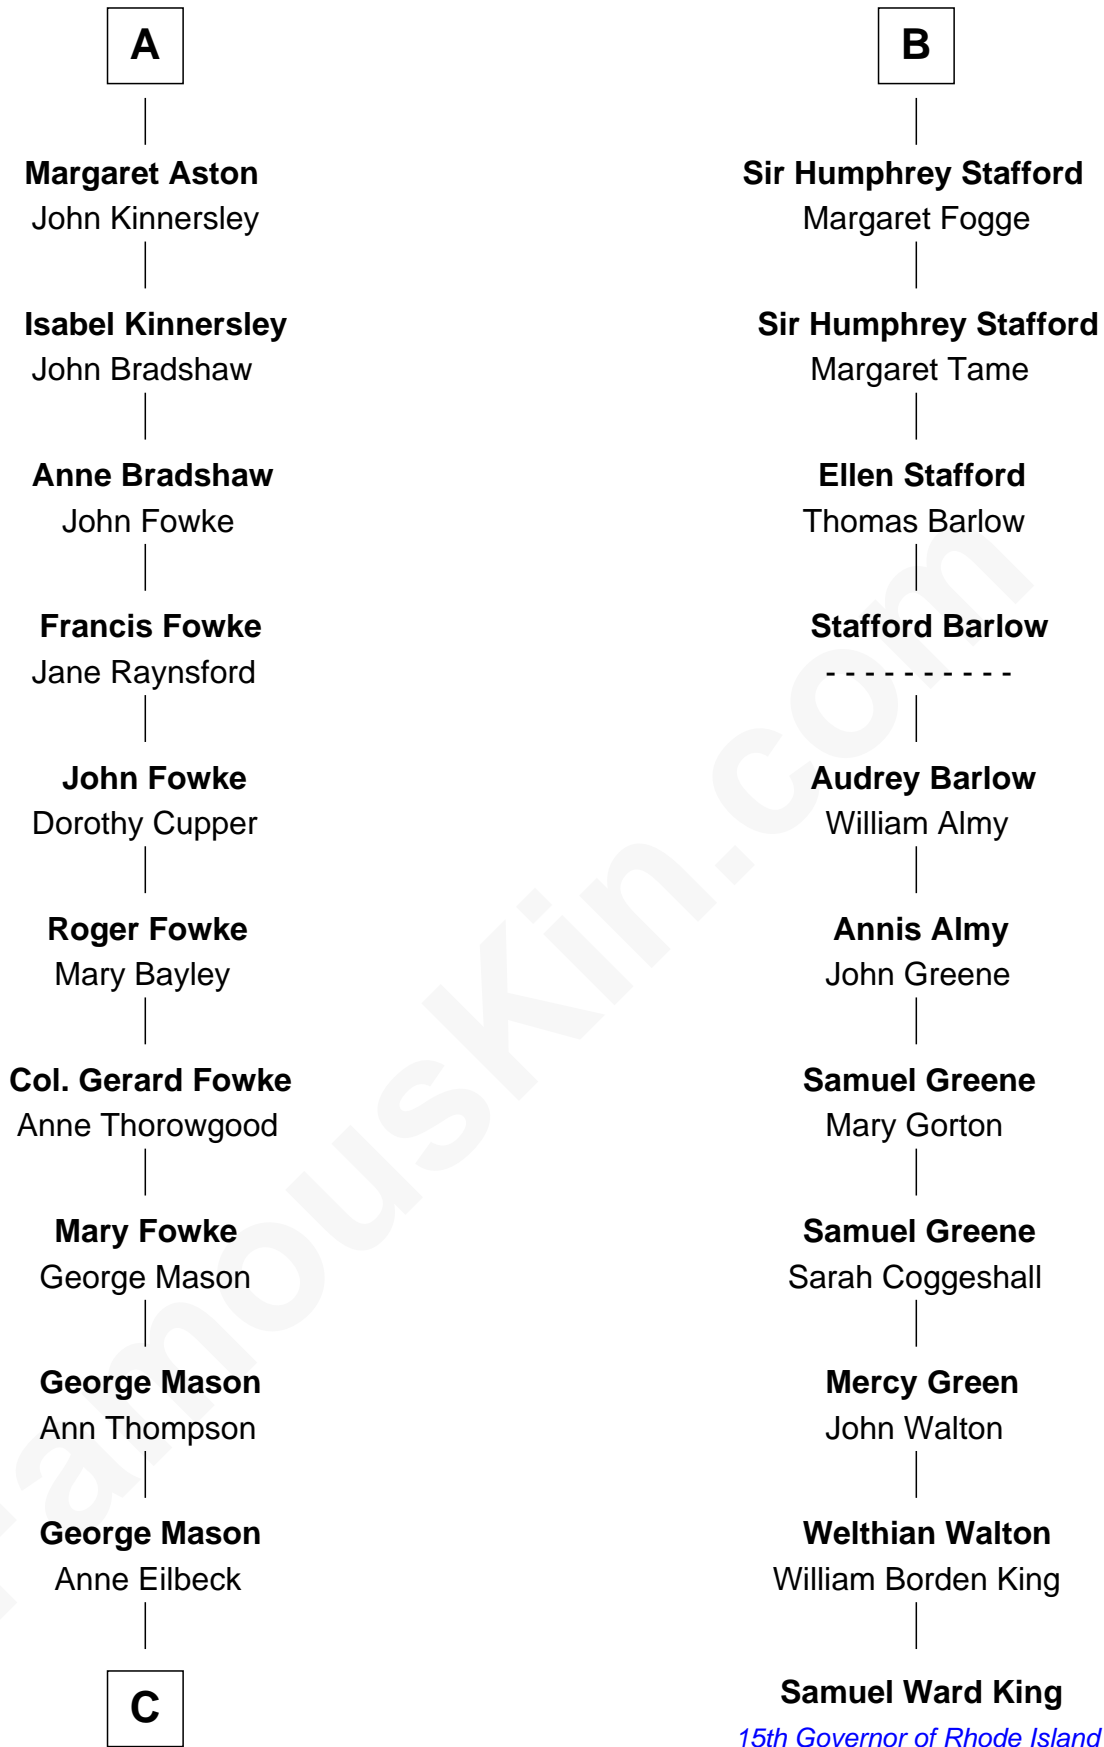

FamousKin.com

Relationship Chart of

Fitzhugh Lee

40th Governor of Virginia

17th cousin 2 times removed of

Samuel Ward King

15th Governor of Rhode Island

C

—
Gen. John Mason
Anne Maria Murray

—
Anna Maria Mason
Sydney Smith Lee

—
Fitzhugh Lee
40th Governor of Virginia

FamousKin.com