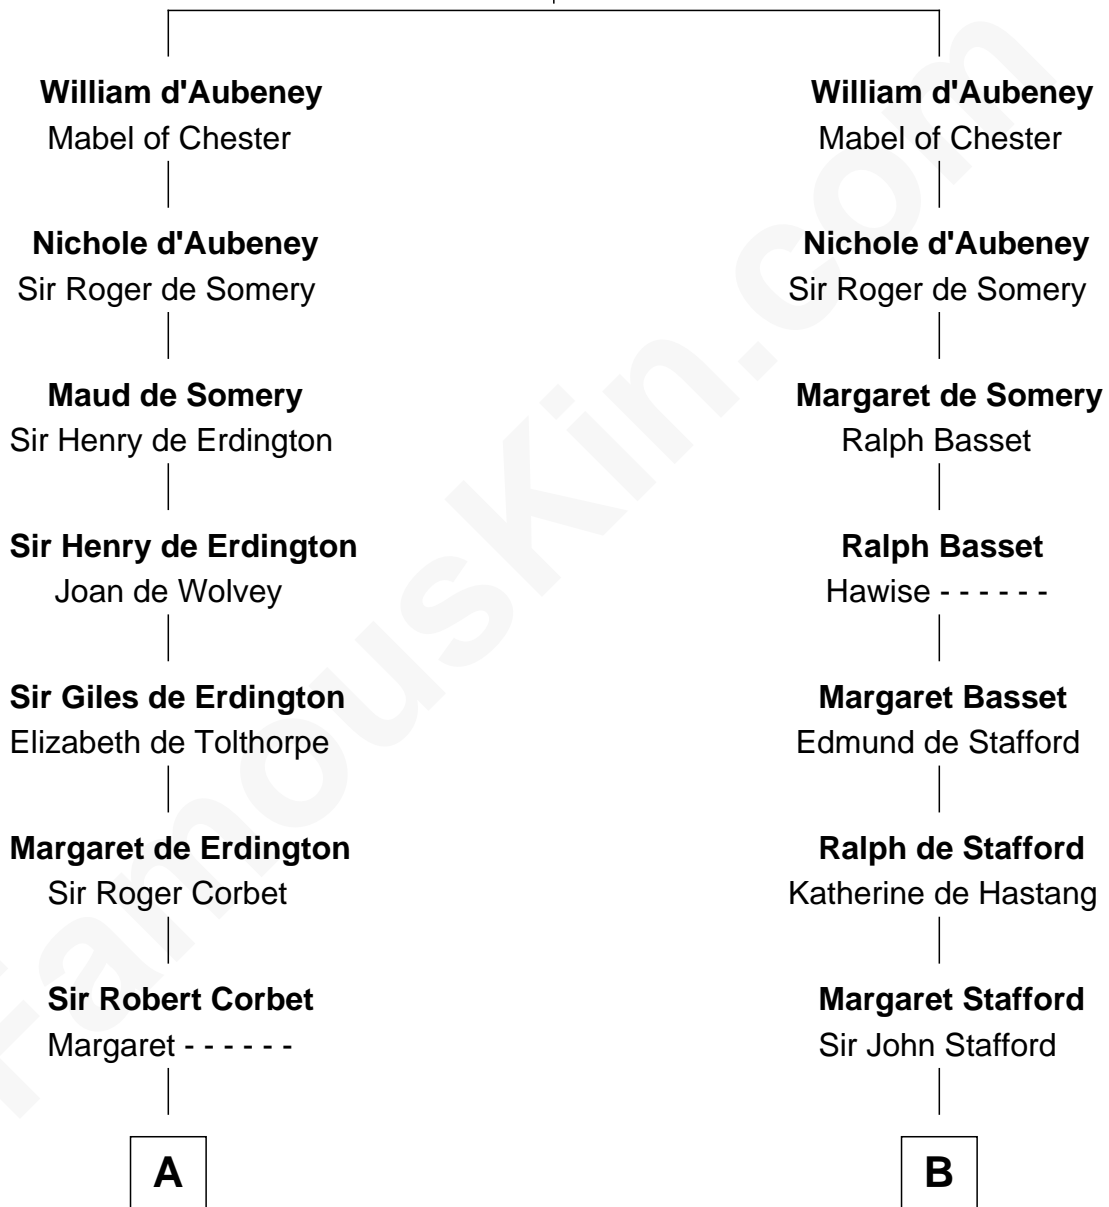

FamousKin.com Relationship Chart of

Fitzhugh Lee

40th Governor of Virginia

21st cousin of

Samuel Ward King

15th Governor of Rhode Island

William d'Aubenev

Maud de St. Hilary

C

Henry Lee
Mary Bland

Col. Henry Lee
Lucy Grymes

Maj. Gen. Henry Lee
Anne Hill Carter

Sydney Smith Lee
Anna Maria Mason

Fitzhugh Lee
40th Governor of Virginia

D

Samuel Greene
Mary Gorton

Samuel Greene
Sarah Coggeshall

Mercy Green
John Walton

Welthian Walton
William Borden King

Samuel Ward King
15th Governor of Rhode Island