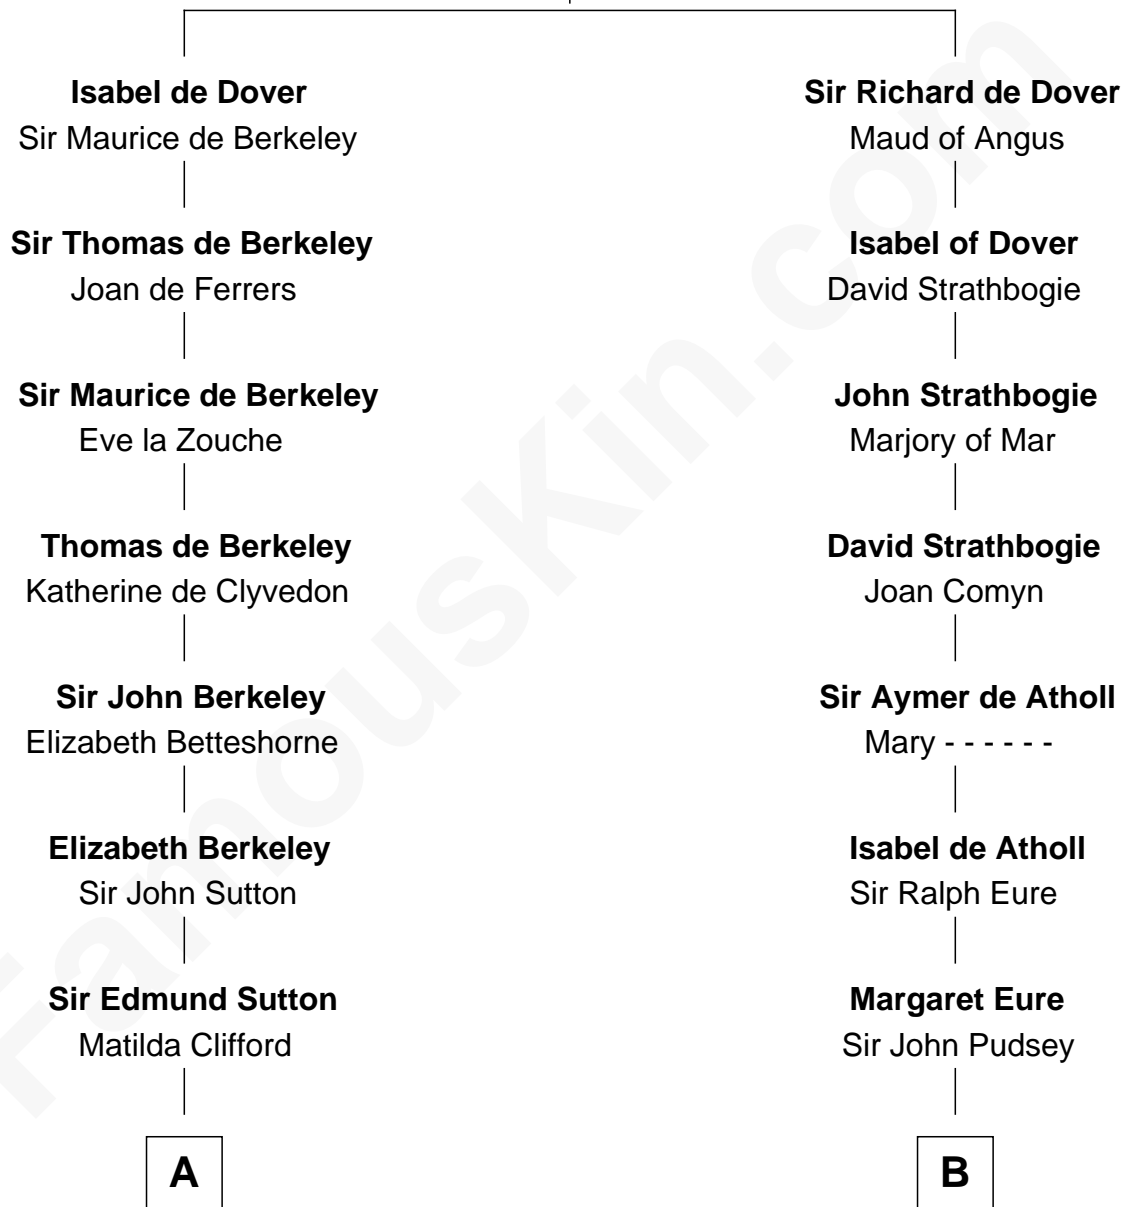

FamousKin.com

Relationship Chart of

Fitzhugh Lee

40th Governor of Virginia

19th cousin of

Francis Lightfoot Lee

Signer of the Declaration of Independence

Sir Richard FitzRoy

Rose de Dover

C

Gen. John Mason
Anne Maria Murray

Anna Maria Mason
Sydney Smith Lee

Fitzhugh Lee
40th Governor of Virginia

D

Laetitia Corbin
Richard Lee

Gov. Thomas Lee
Hannah Ludwell

Francis Lightfoot Lee
Signer of Declaration of Independence

FamousKin.com