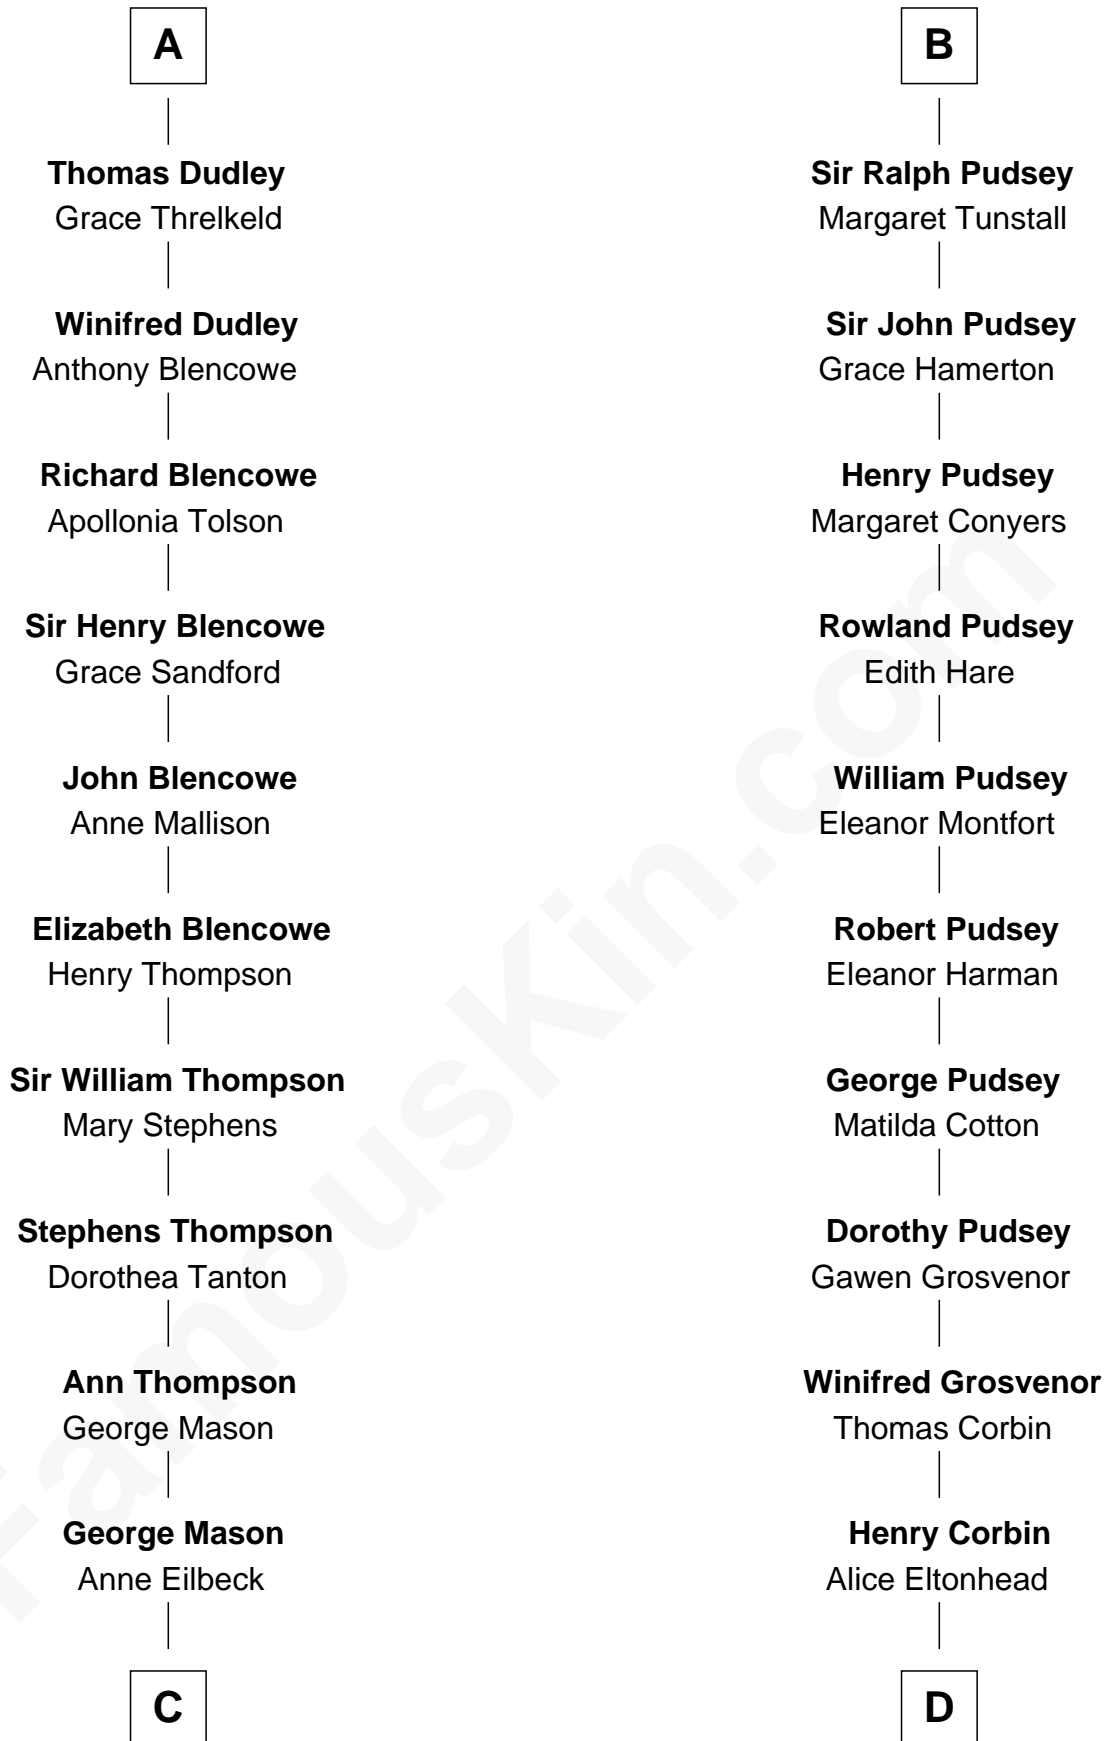

FamousKin.com

Relationship Chart of

Fitzhugh Lee

40th Governor of Virginia

19th cousin of

Francis Lightfoot Lee

Signer of the Declaration of Independence

Sir Richard FitzRoy

Rose de Dover

C

Gen. John Mason
Anne Maria Murray

Anna Maria Mason
Sydney Smith Lee

Fitzhugh Lee
40th Governor of Virginia

D

Laetitia Corbin
Richard Lee

Gov. Thomas Lee
Hannah Ludwell