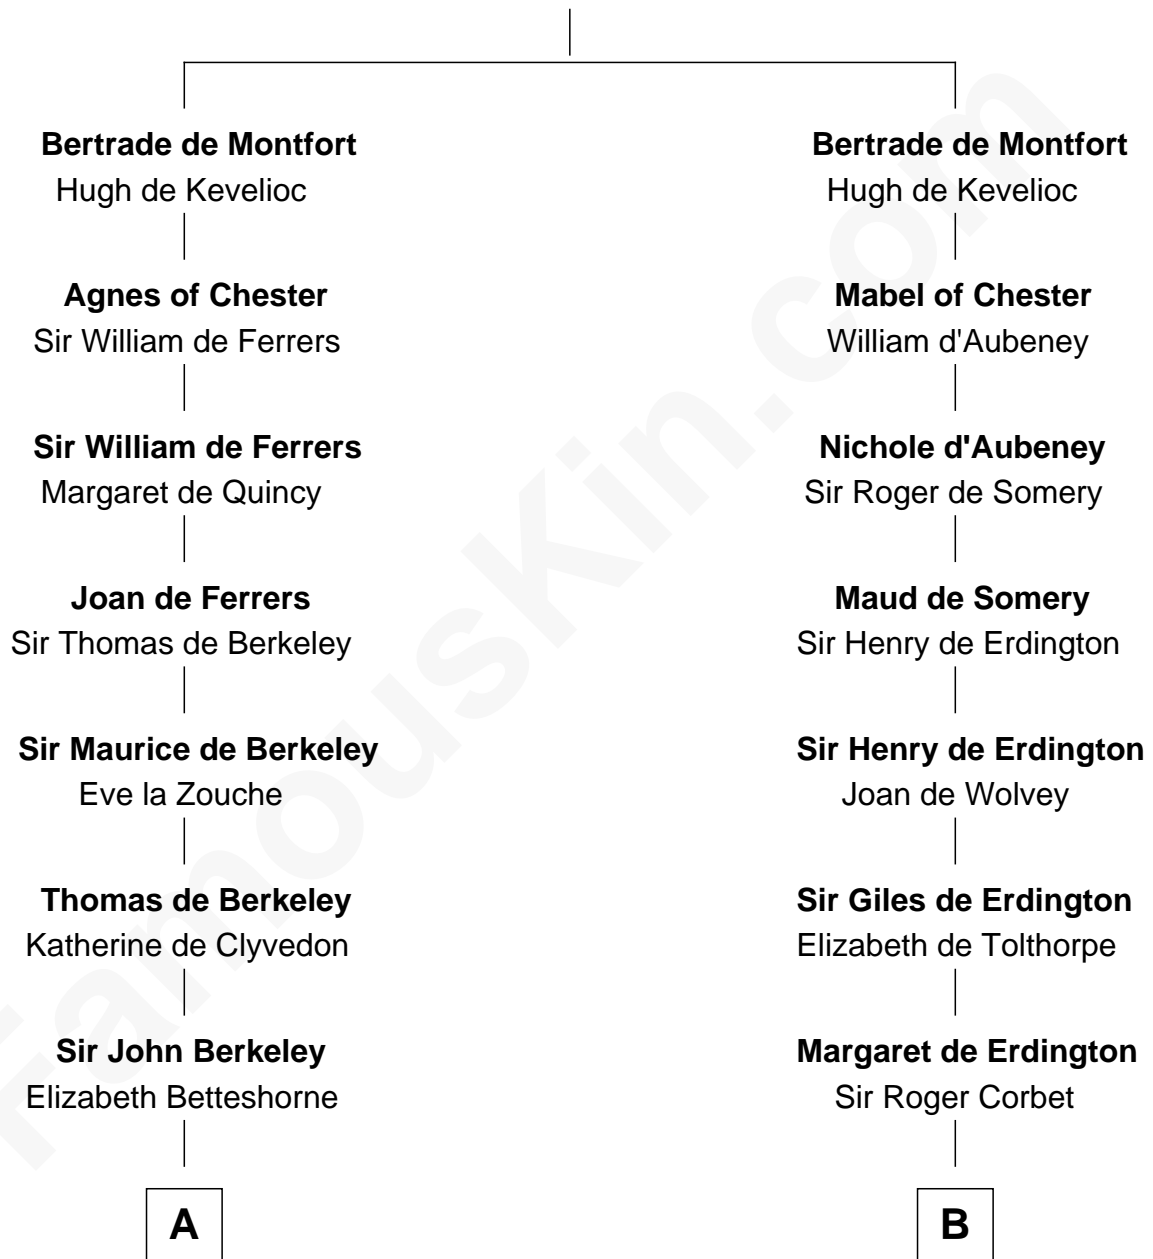

FamousKin.com

Relationship Chart of

Fitzhugh Lee

40th Governor of Virginia

19th cousin 2 times removed of

Francis Lightfoot Lee

Signer of the Declaration of Independence

Simon III de Montfort

Maud - - - - -

C

Ann Thompson

George Mason

George Mason

Anne Eilbeck

Gen. John Mason

Anne Maria Murray

Anna Maria Mason

Sydney Smith Lee

Fitzhugh Lee

40th Governor of Virginia

D

Laetitia Corbin

Richard Lee

Gov. Thomas Lee