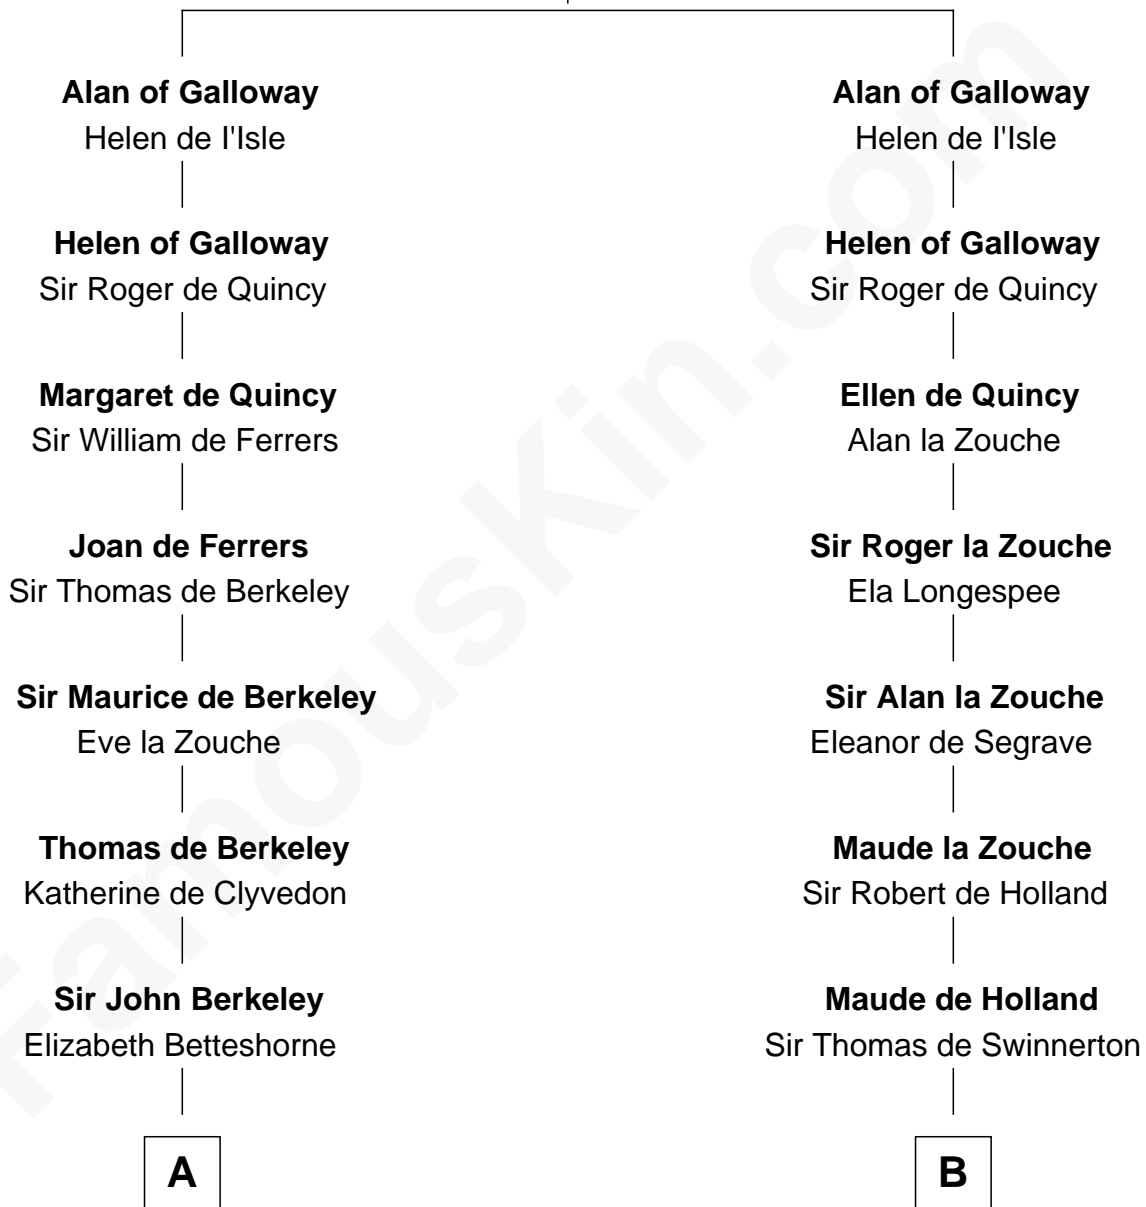

FamousKin.com

Relationship Chart of

Fitzhugh Lee

40th Governor of Virginia

19th cousin 2 times removed of

Francis Lightfoot Lee

Signer of the Declaration of Independence

Roland of Galloway

Helena de Morville

C

Ann Thompson

George Mason

George Mason

Anne Eilbeck

Gen. John Mason

Anne Maria Murray

Anna Maria Mason

Sydney Smith Lee

Fitzhugh Lee

40th Governor of Virginia

D

Laetitia Corbin

Richard Lee

Gov. Thomas Lee