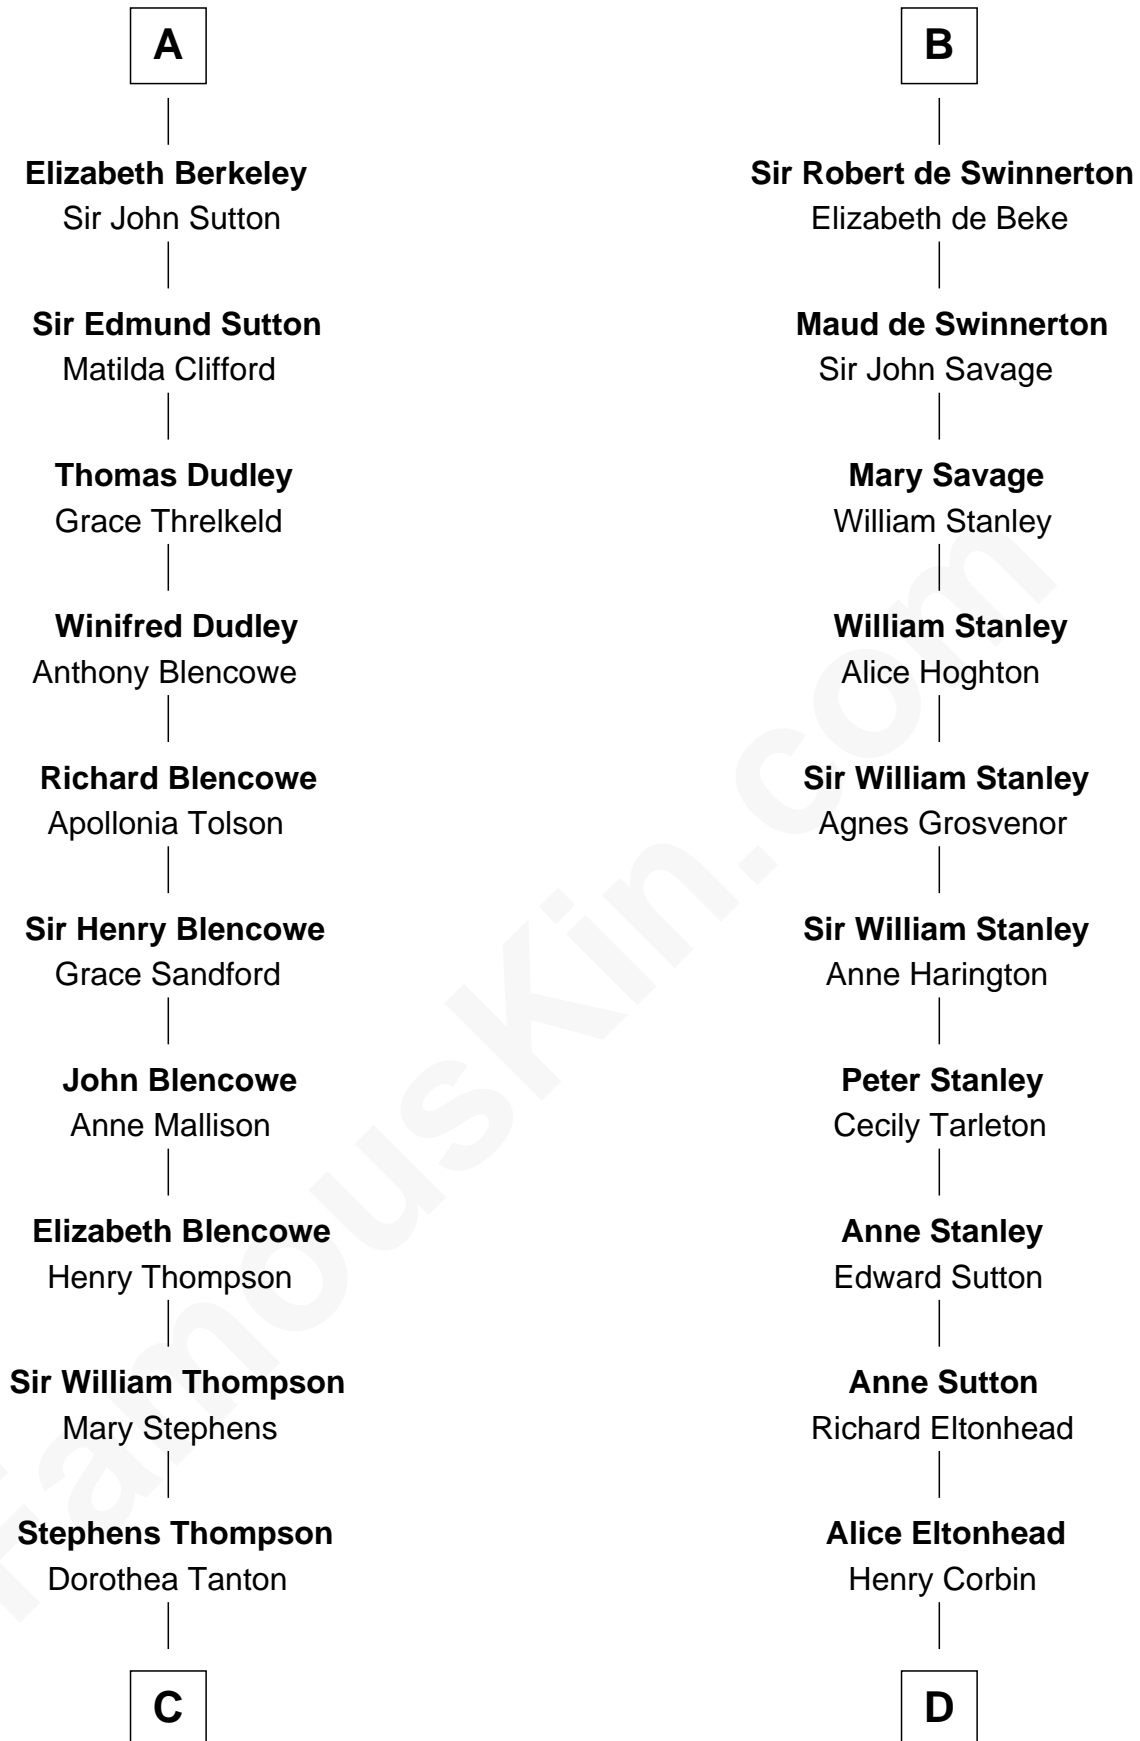

FamousKin.com

Relationship Chart of

Fitzhugh Lee

40th Governor of Virginia

19th cousin 2 times removed of

Francis Lightfoot Lee

Signer of the Declaration of Independence

Roland of Galloway

Helena de Morville

C

Ann Thompson

George Mason

George Mason

Anne Eilbeck

Gen. John Mason

Anne Maria Murray

Anna Maria Mason

Sydney Smith Lee

Fitzhugh Lee

40th Governor of Virginia

D

Laetitia Corbin

Richard Lee

Gov. Thomas Lee