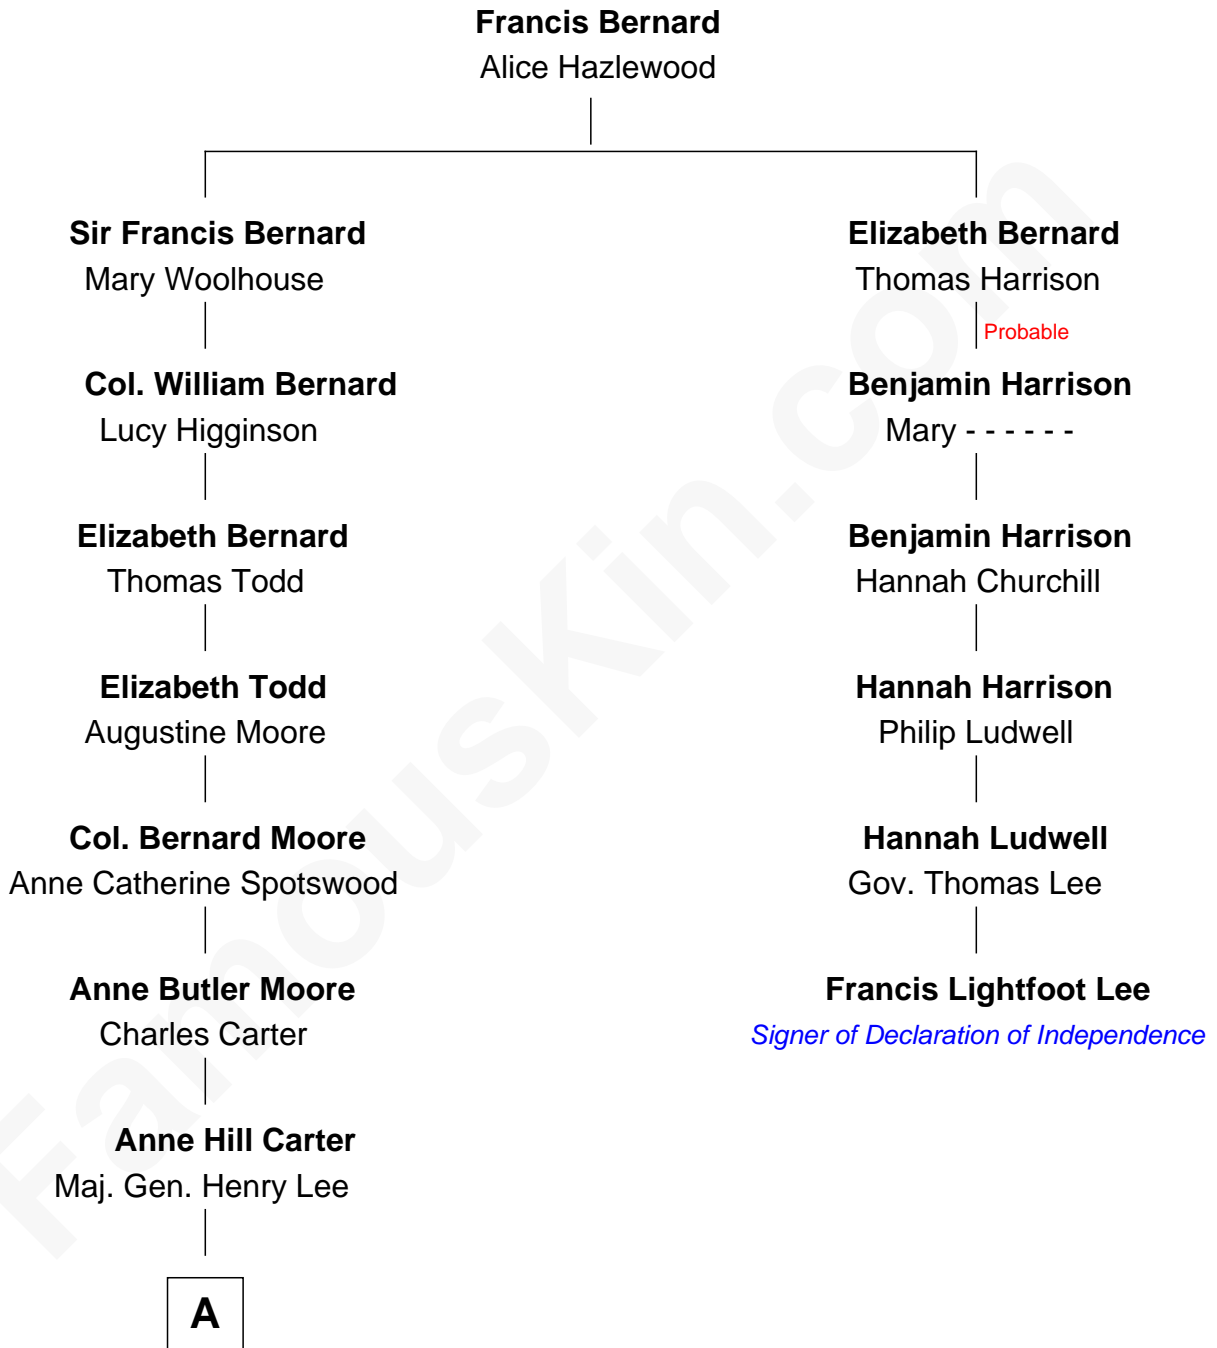

FamousKin.com

Relationship Chart of Fitzhugh Lee

40th Governor of Virginia

5th cousin 3 times removed of

Francis Lightfoot Lee

Signer of the Declaration of Independence

A

—
Sydney Smith Lee

Anna Maria Mason

—
Fitzhugh Lee

40th Governor of Virginia

FamousKin.com