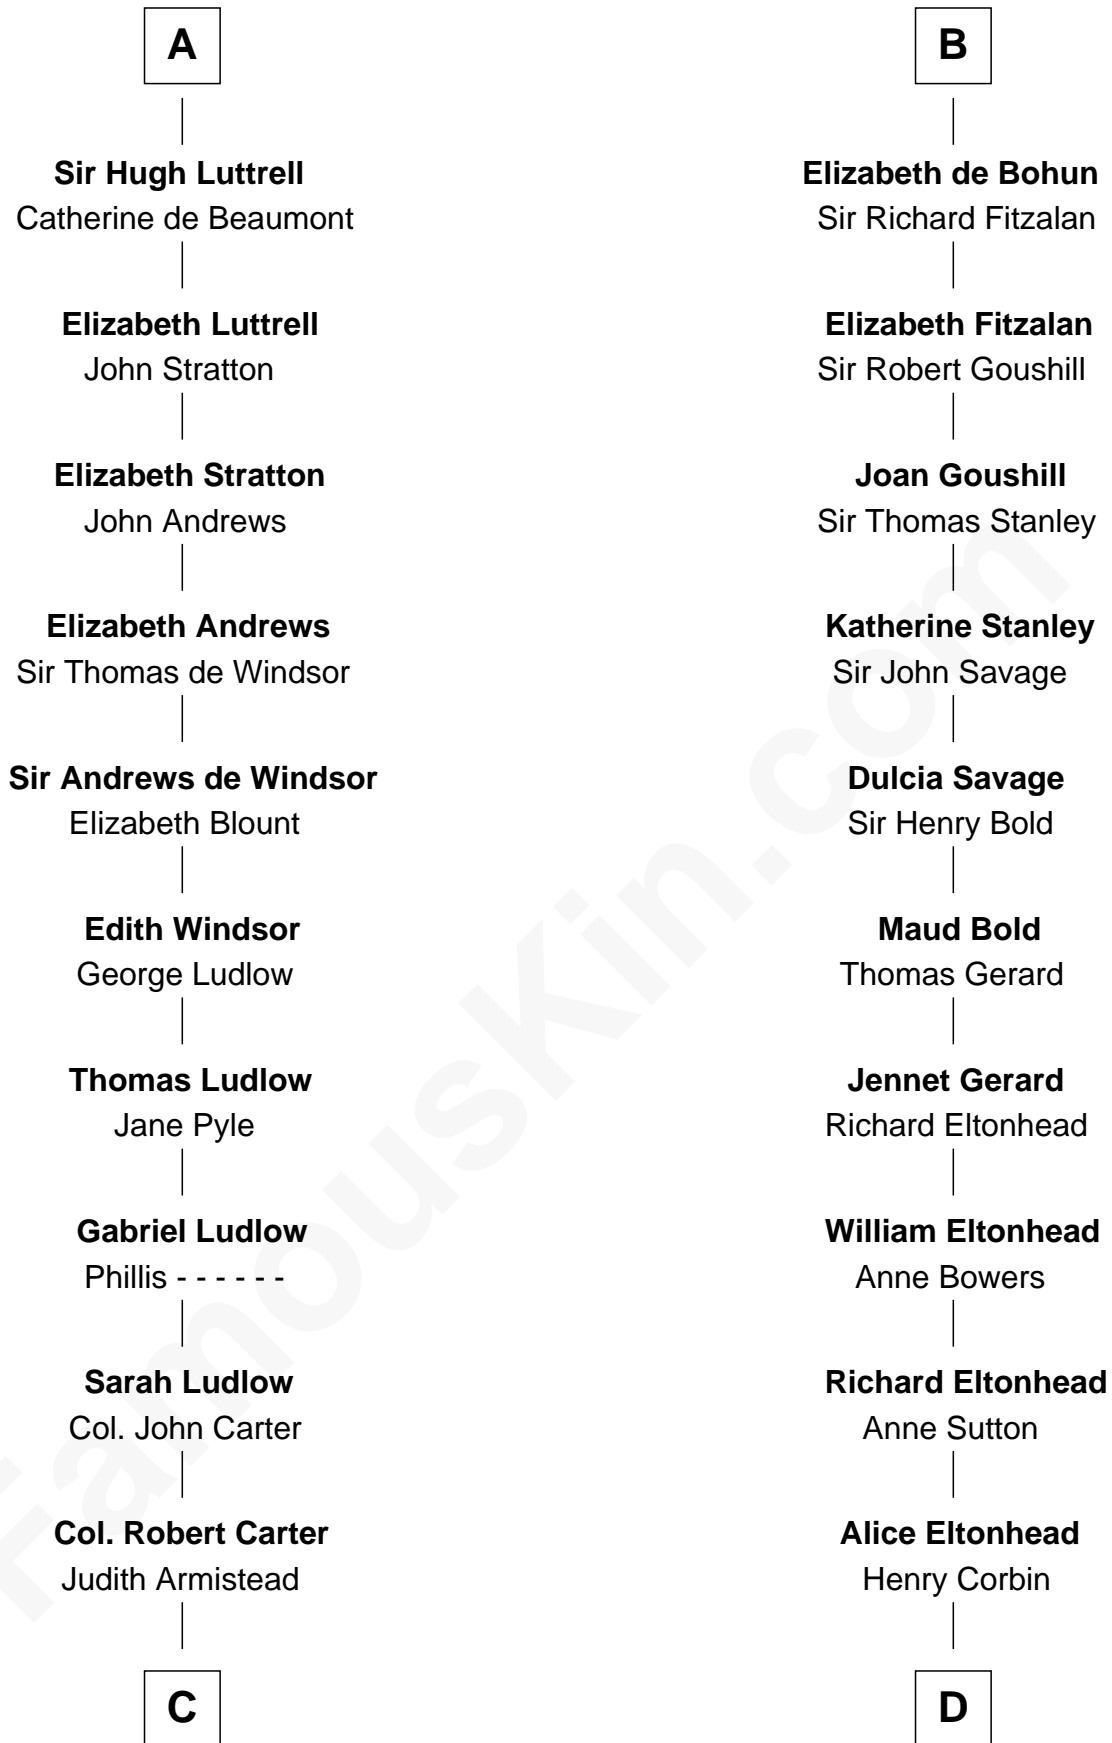

FamousKin.com

Relationship Chart of

Fitzhugh Lee

40th Governor of Virginia

19th cousin 2 times removed of

Francis Lightfoot Lee

Signer of the Declaration of Independence

Robert de Quincy
Orabel FitzNess

Margaret de Clare
Bartholomew de Badlesmere

Elizabeth de Badlesmere
Sir William de Bohun

B

C

John Carter
Elizabeth Hill

Charles Carter
Anne Butler Moore

Anne Hill Carter
Maj. Gen. Henry Lee

Sydney Smith Lee
Anna Maria Mason