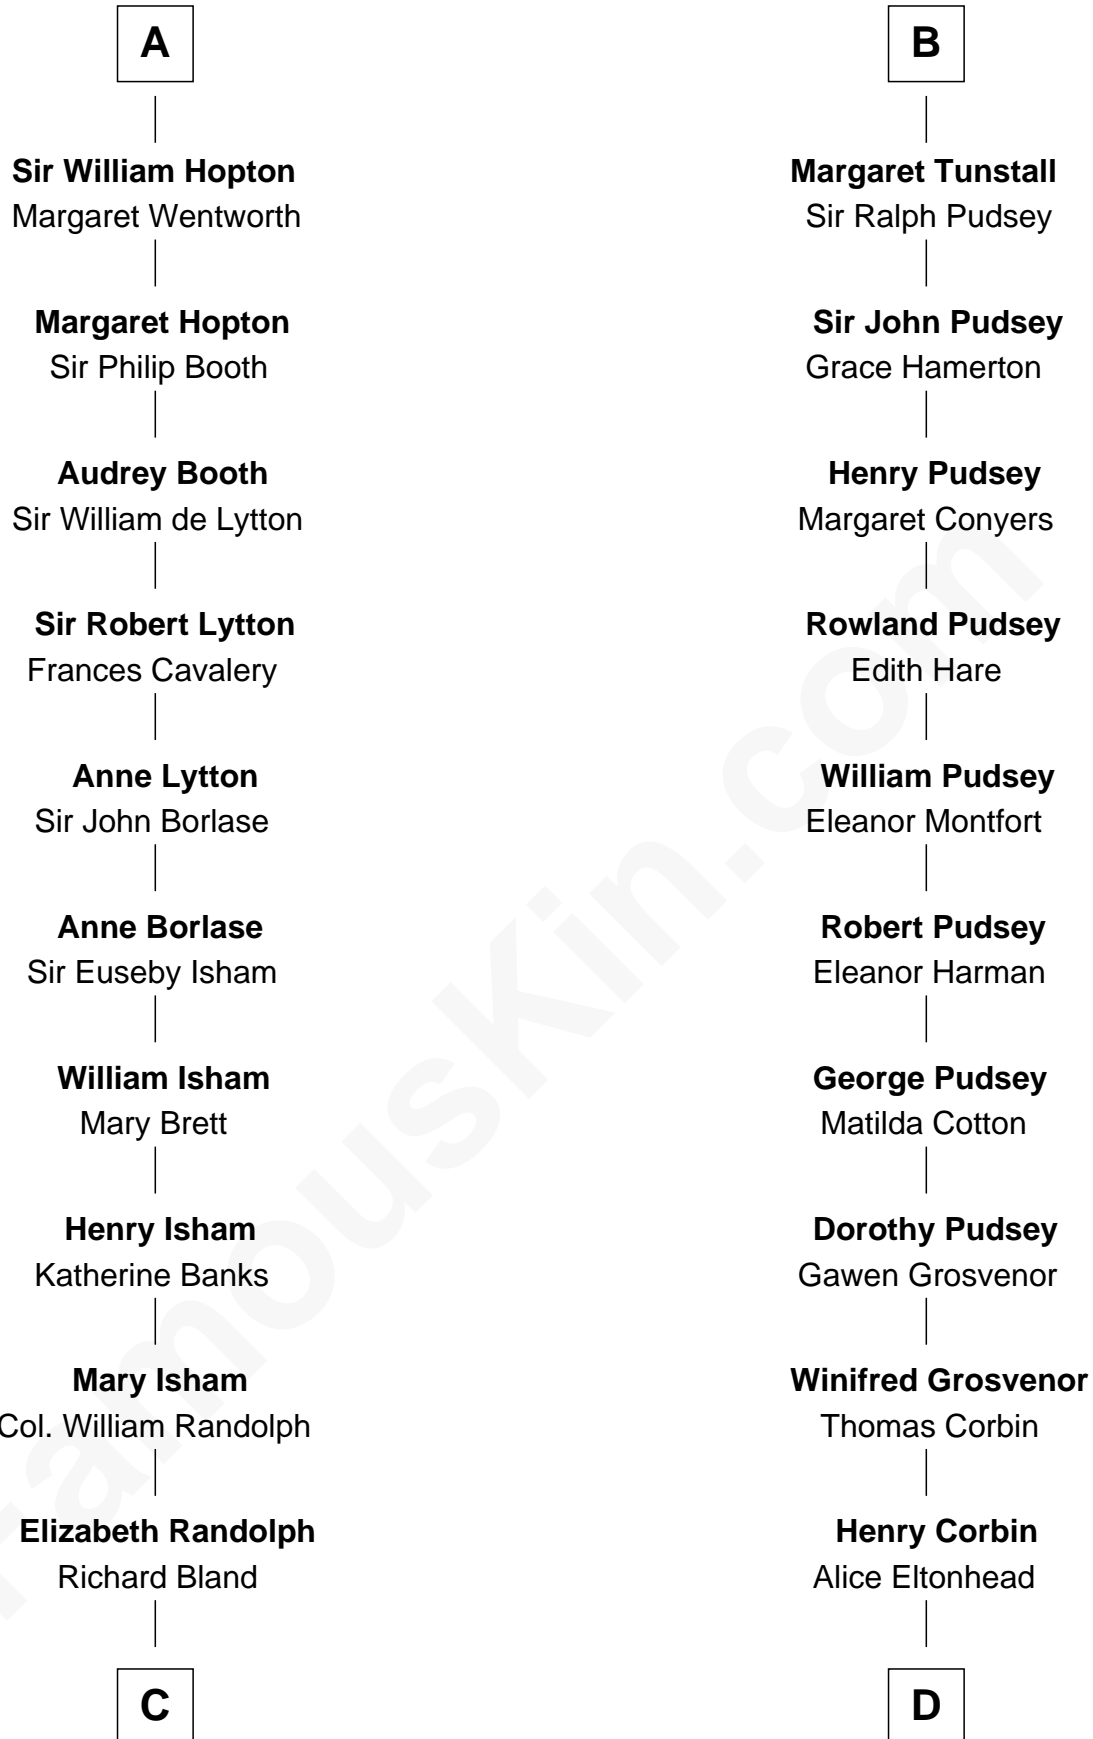

FamousKin.com

Relationship Chart of

Fitzhugh Lee

40th Governor of Virginia

19th cousin 2 times removed of

Francis Lightfoot Lee

Signer of the Declaration of Independence

C

Mary Bland

Henry Lee

Col. Henry Lee

Lucy Grymes

Maj. Gen. Henry Lee

Anne Hill Carter

Sydney Smith Lee

Anna Maria Mason