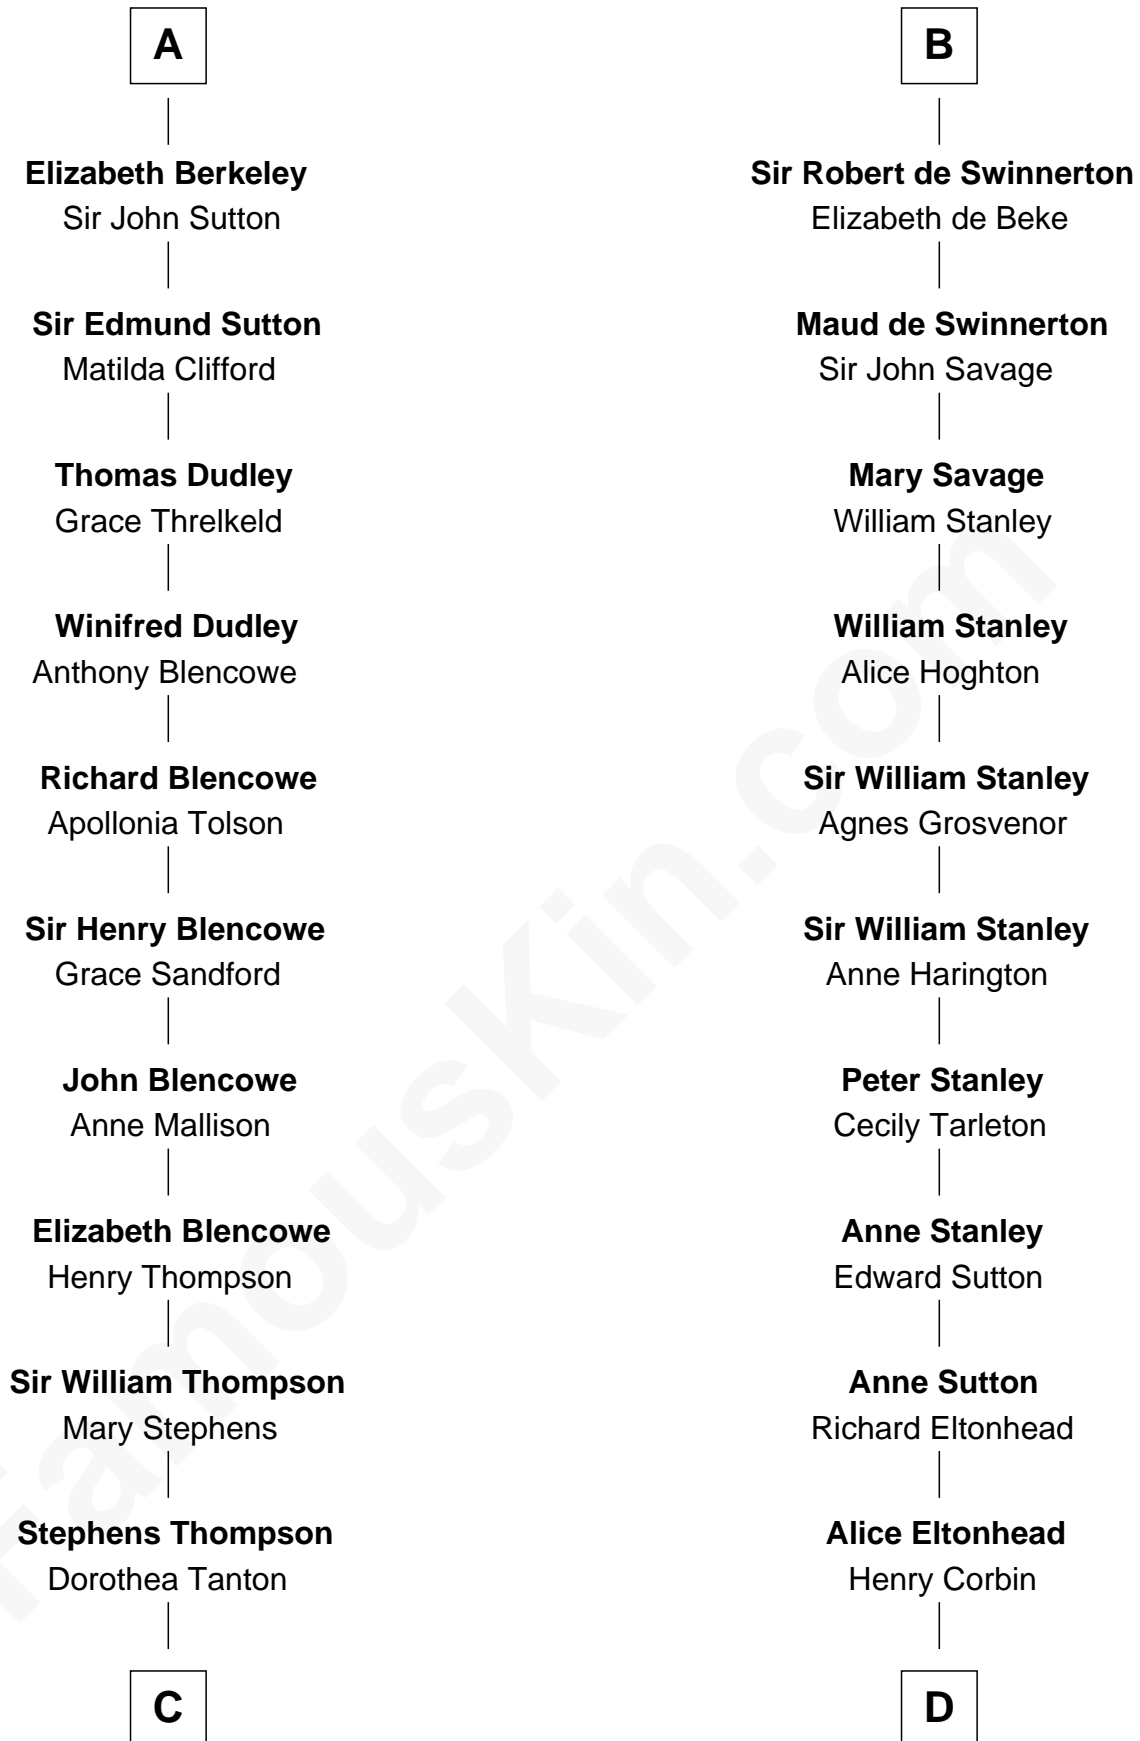

FamousKin.com

Relationship Chart of

Fitzhugh Lee

40th Governor of Virginia

19th cousin 2 times removed of

Francis Lightfoot Lee

Signer of the Declaration of Independence

Reginald de l'Isle

Fonia of Moray

C

Ann Thompson

George Mason

George Mason

Anne Eilbeck

Gen. John Mason

Anne Maria Murray

Anna Maria Mason

Sydney Smith Lee

Fitzhugh Lee

40th Governor of Virginia

D

Laetitia Corbin

Richard Lee

Gov. Thomas Lee