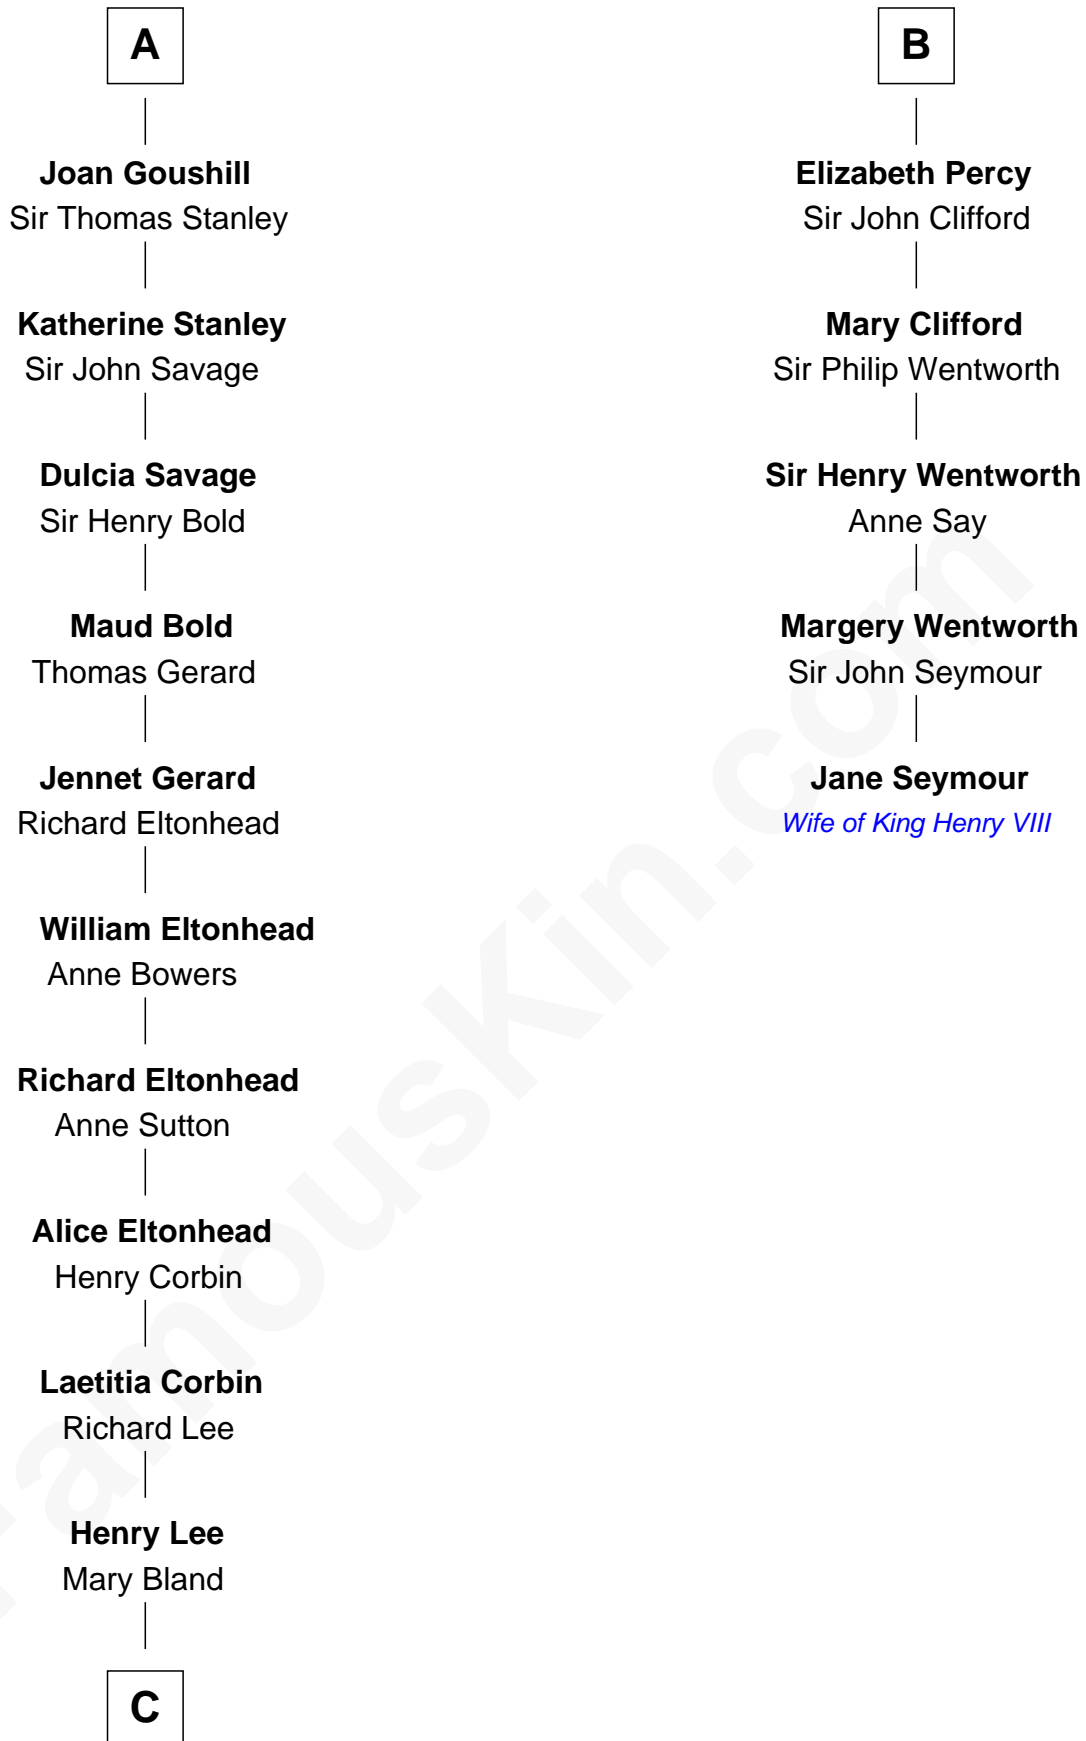

FamousKin.com

Relationship Chart of

Fitzhugh Lee

40th Governor of Virginia

11th cousin 9 times removed of

Jane Seymour

3rd Wife of King Henry VIII

Philip of Swabia

Mary Plantagenet

Henry de Percy

Sir Henry Percy

Margaret de Neville

Sir Henry Percy

Elizabeth Mortimer

B

C