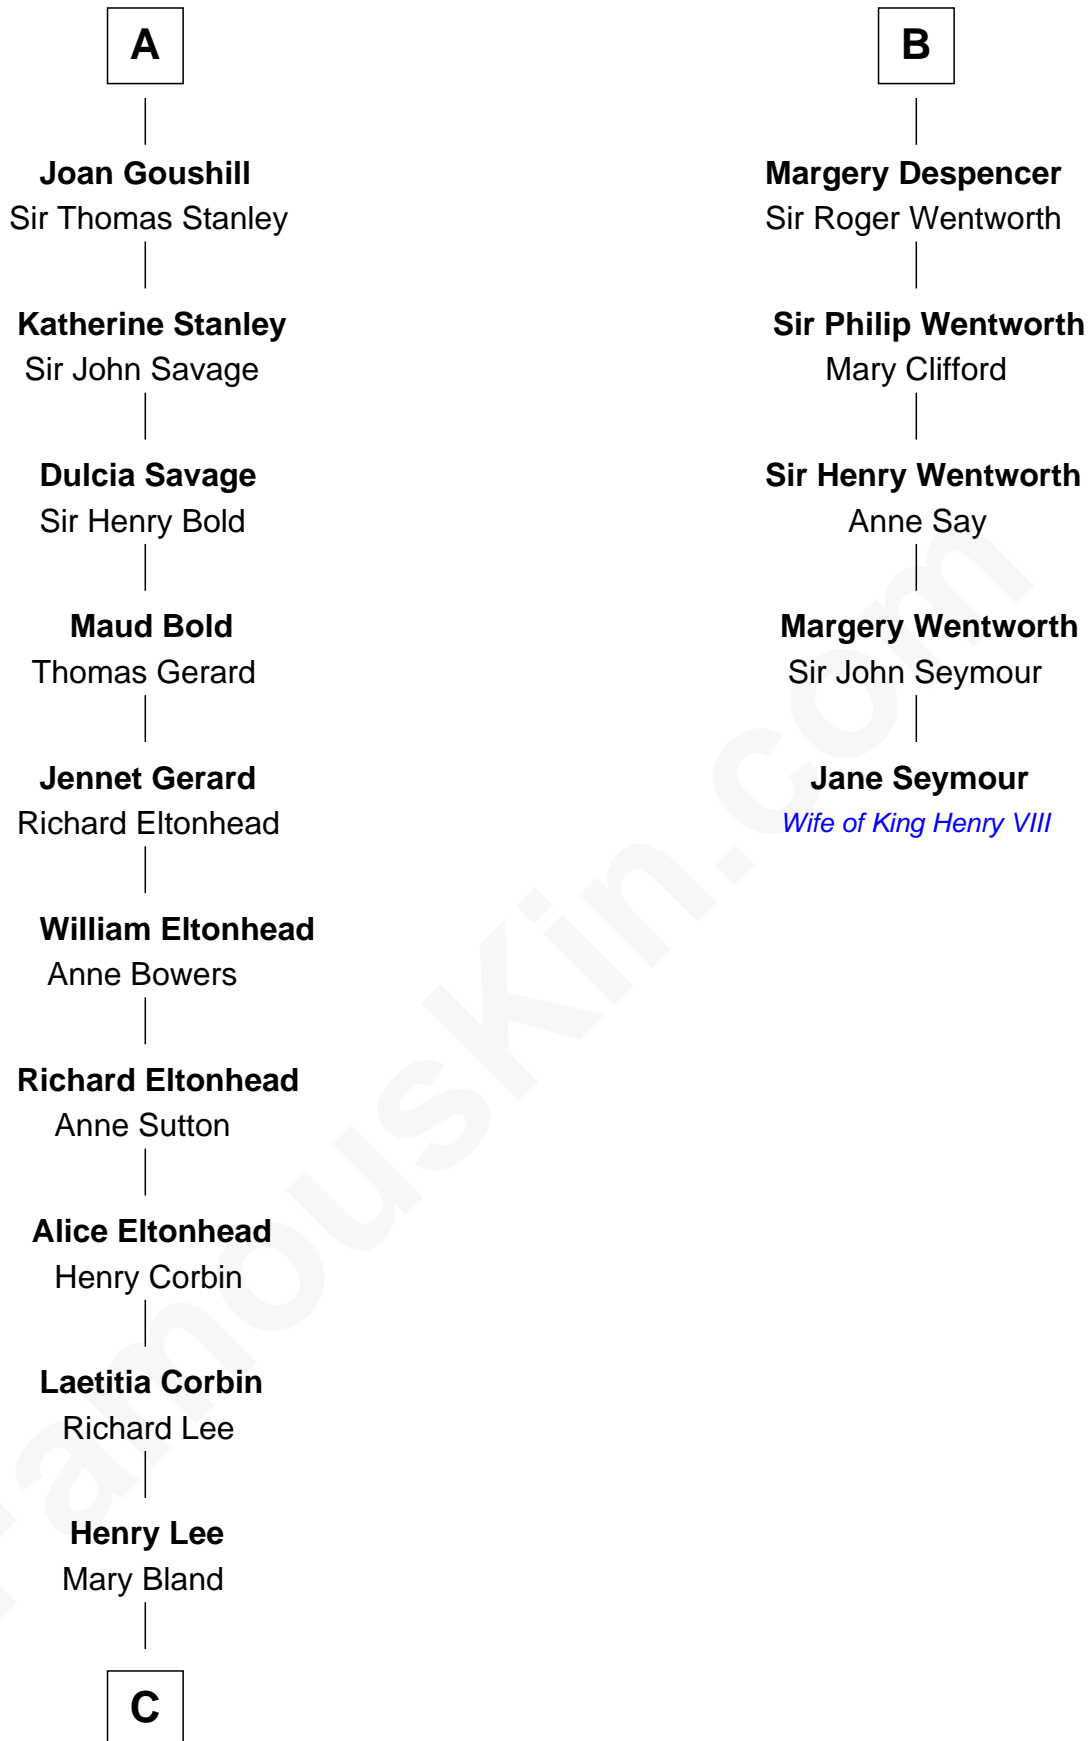

FamousKin.com

Relationship Chart of

Fitzhugh Lee

40th Governor of Virginia

11th cousin 9 times removed of

Jane Seymour

3rd Wife of King Henry VIII

Aveline de Clare
Sir Geoffrey FitzPiers