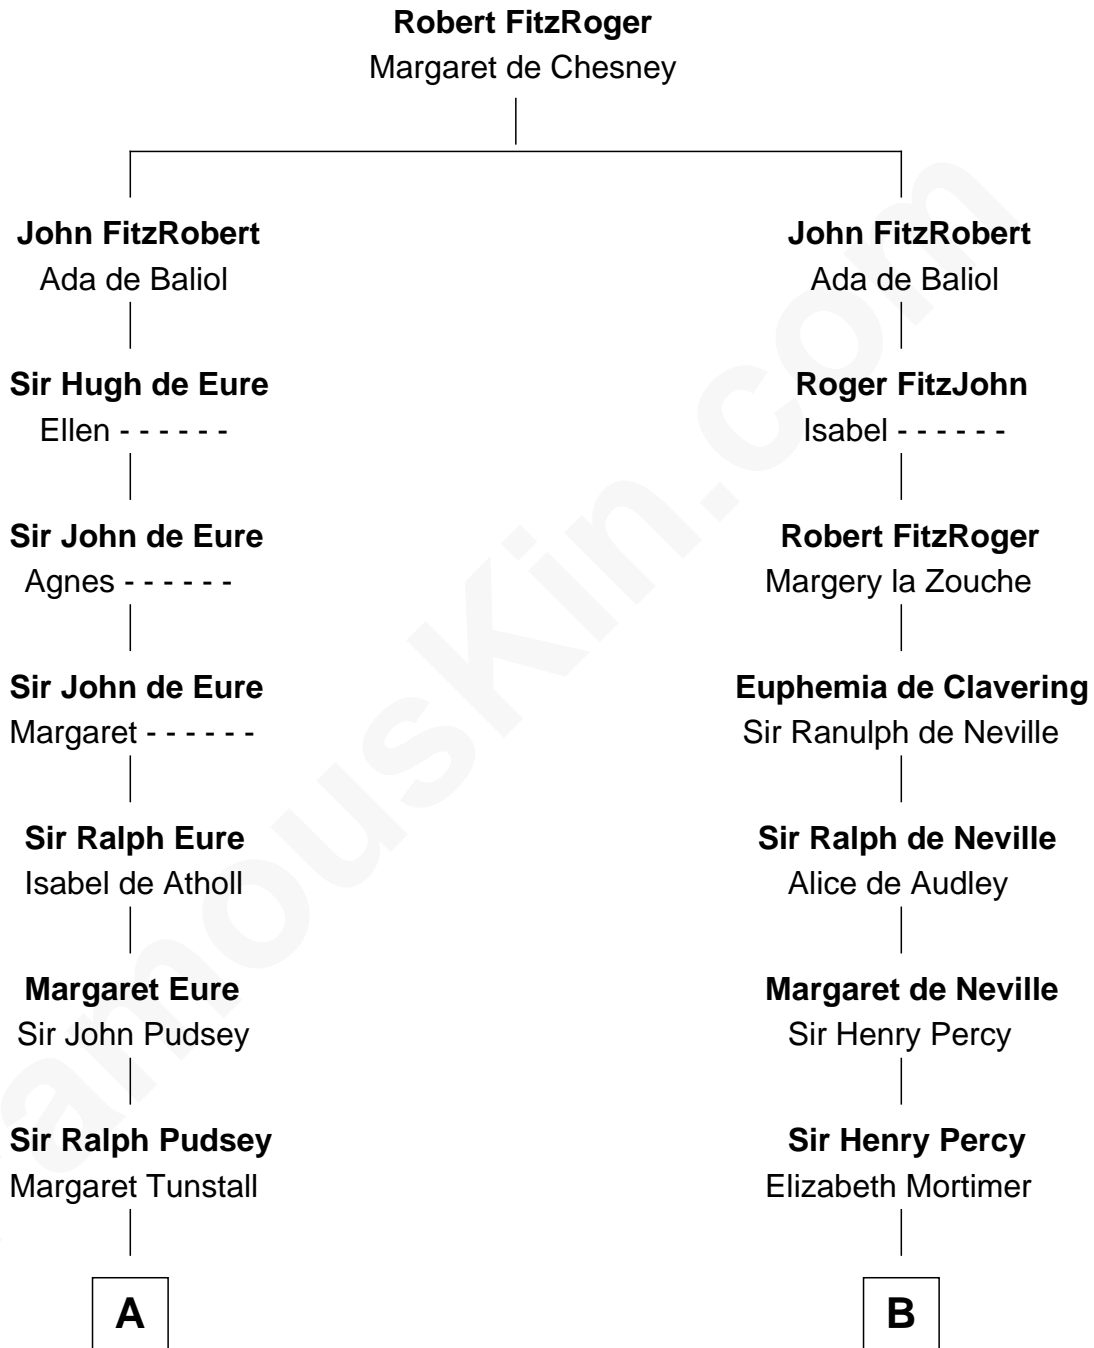

FamousKin.com

Relationship Chart of

Fitzhugh Lee

40th Governor of Virginia

11th cousin 10 times removed of

Jane Seymour

3rd Wife of King Henry VIII

C

Henry Lee
Mary Bland

Col. Henry Lee
Lucy Grymes

Maj. Gen. Henry Lee
Anne Hill Carter

Sydney Smith Lee
Anna Maria Mason

Fitzhugh Lee
40th Governor of Virginia

FamousKin.com