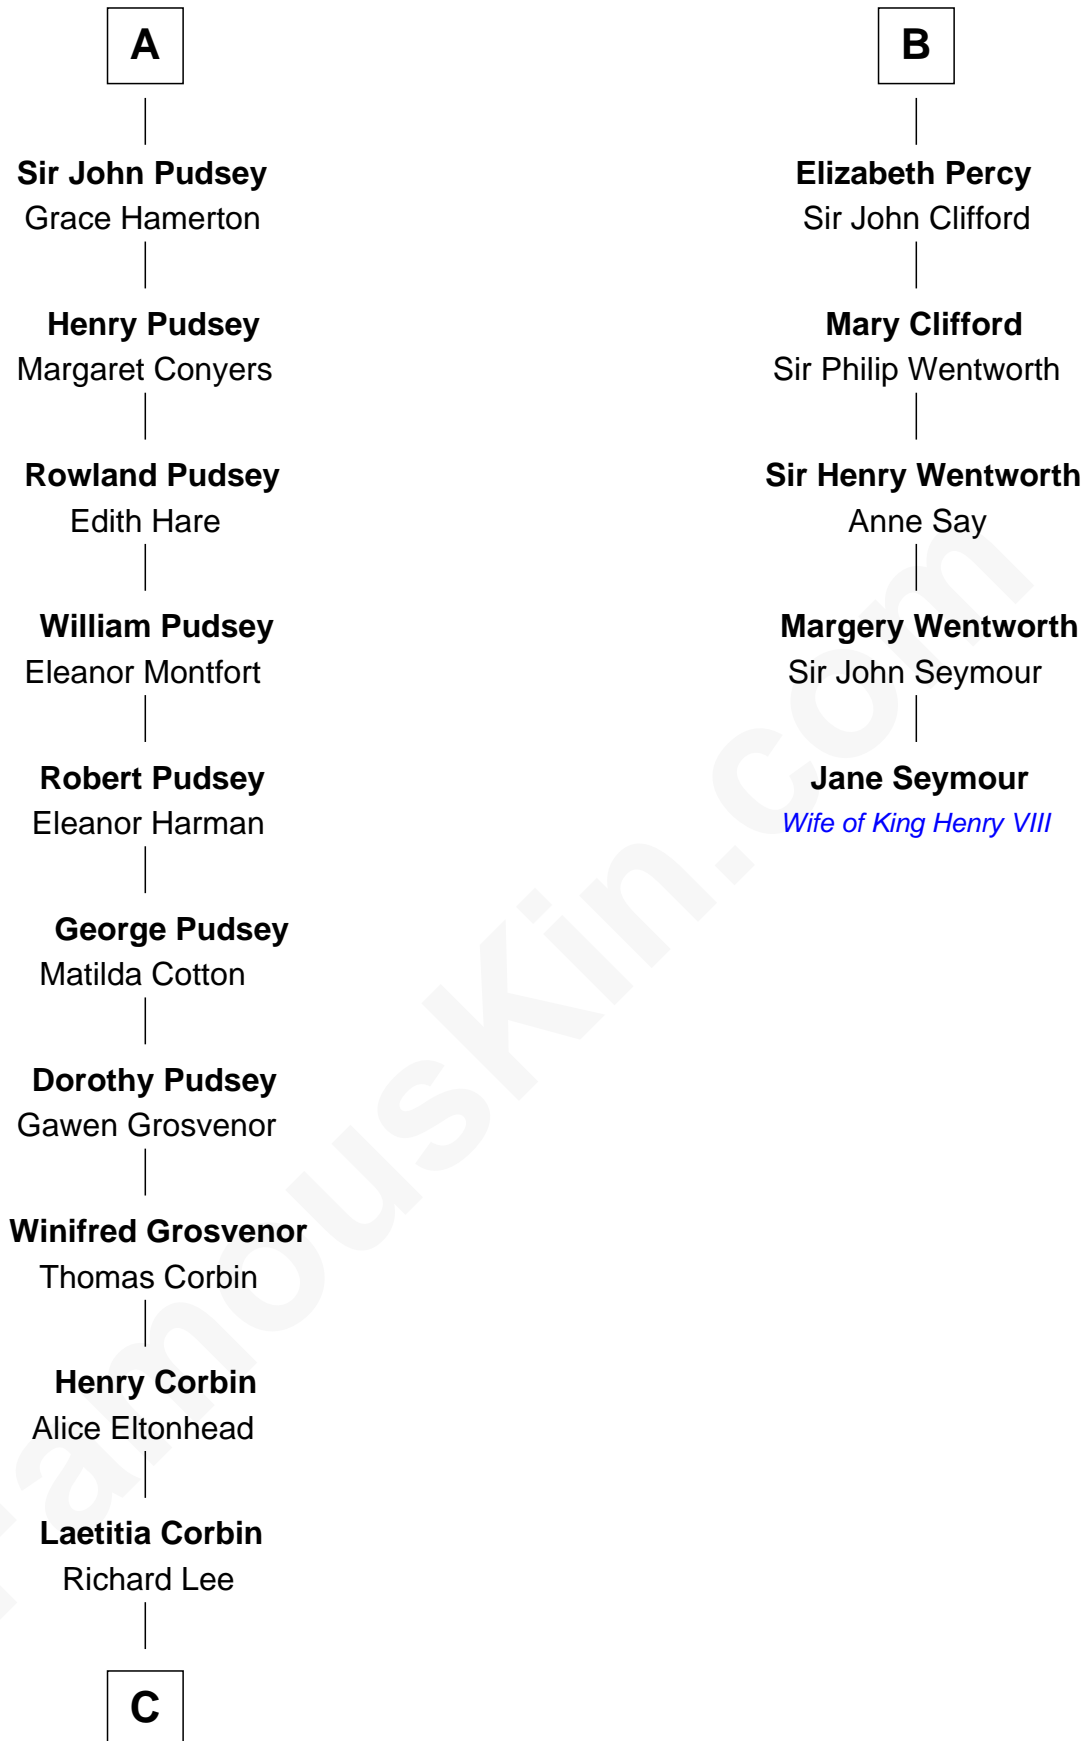

FamousKin.com

Relationship Chart of

Fitzhugh Lee

40th Governor of Virginia

11th cousin 10 times removed of

Jane Seymour

3rd Wife of King Henry VIII

C

Henry Lee
Mary Bland

Col. Henry Lee
Lucy Grymes

Maj. Gen. Henry Lee
Anne Hill Carter

Sydney Smith Lee
Anna Maria Mason

Fitzhugh Lee
40th Governor of Virginia

FamousKin.com