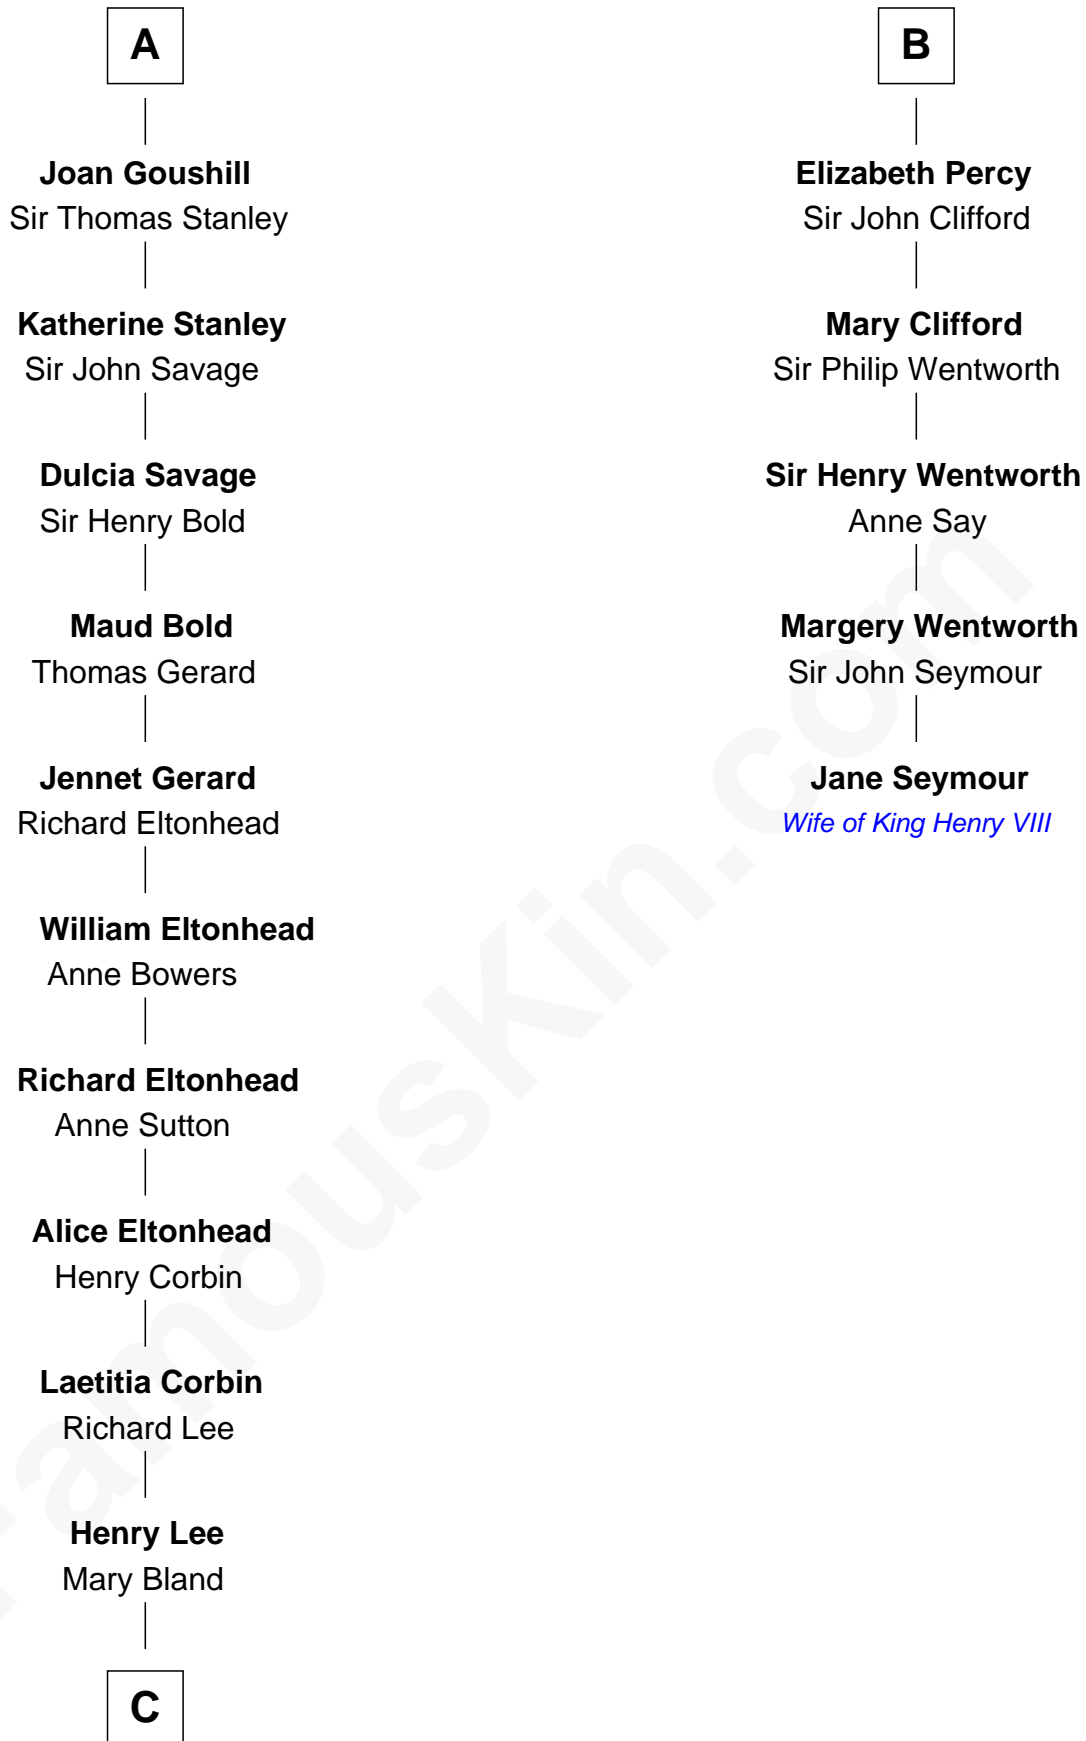

FamousKin.com

Relationship Chart of

Fitzhugh Lee

40th Governor of Virginia

11th cousin 9 times removed of

Jane Seymour

3rd Wife of King Henry VIII

Henry II, King of England

Eleanor of Aquitaine

C

Col. Henry Lee

Lucy Grymes

Maj. Gen. Henry Lee

Anne Hill Carter

Sydney Smith Lee

Anna Maria Mason