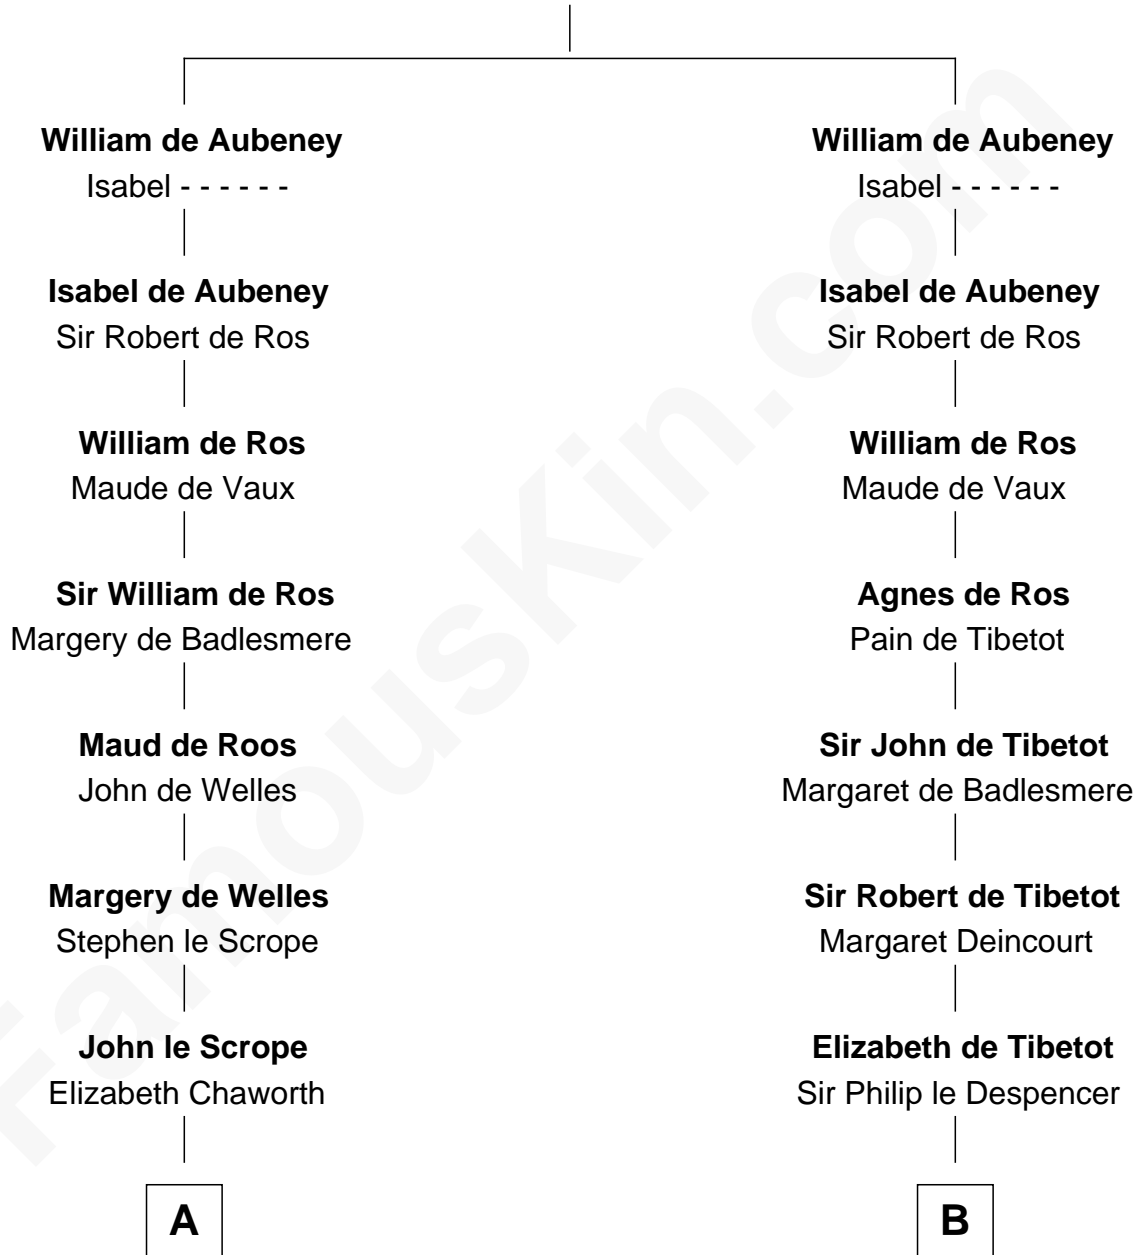

FamousKin.com

Relationship Chart of

Fitzhugh Lee

40th Governor of Virginia

11th cousin 9 times removed of

Jane Seymour

3rd Wife of King Henry VIII

William d'Aubenev
Margaret de Umfreville

C

—
Anne Butler Moore

Charles Carter

—
Anne Hill Carter

Maj. Gen. Henry Lee

—
Sydney Smith Lee

Anna Maria Mason

—
Fitzhugh Lee

40th Governor of Virginia

FamousKin.com