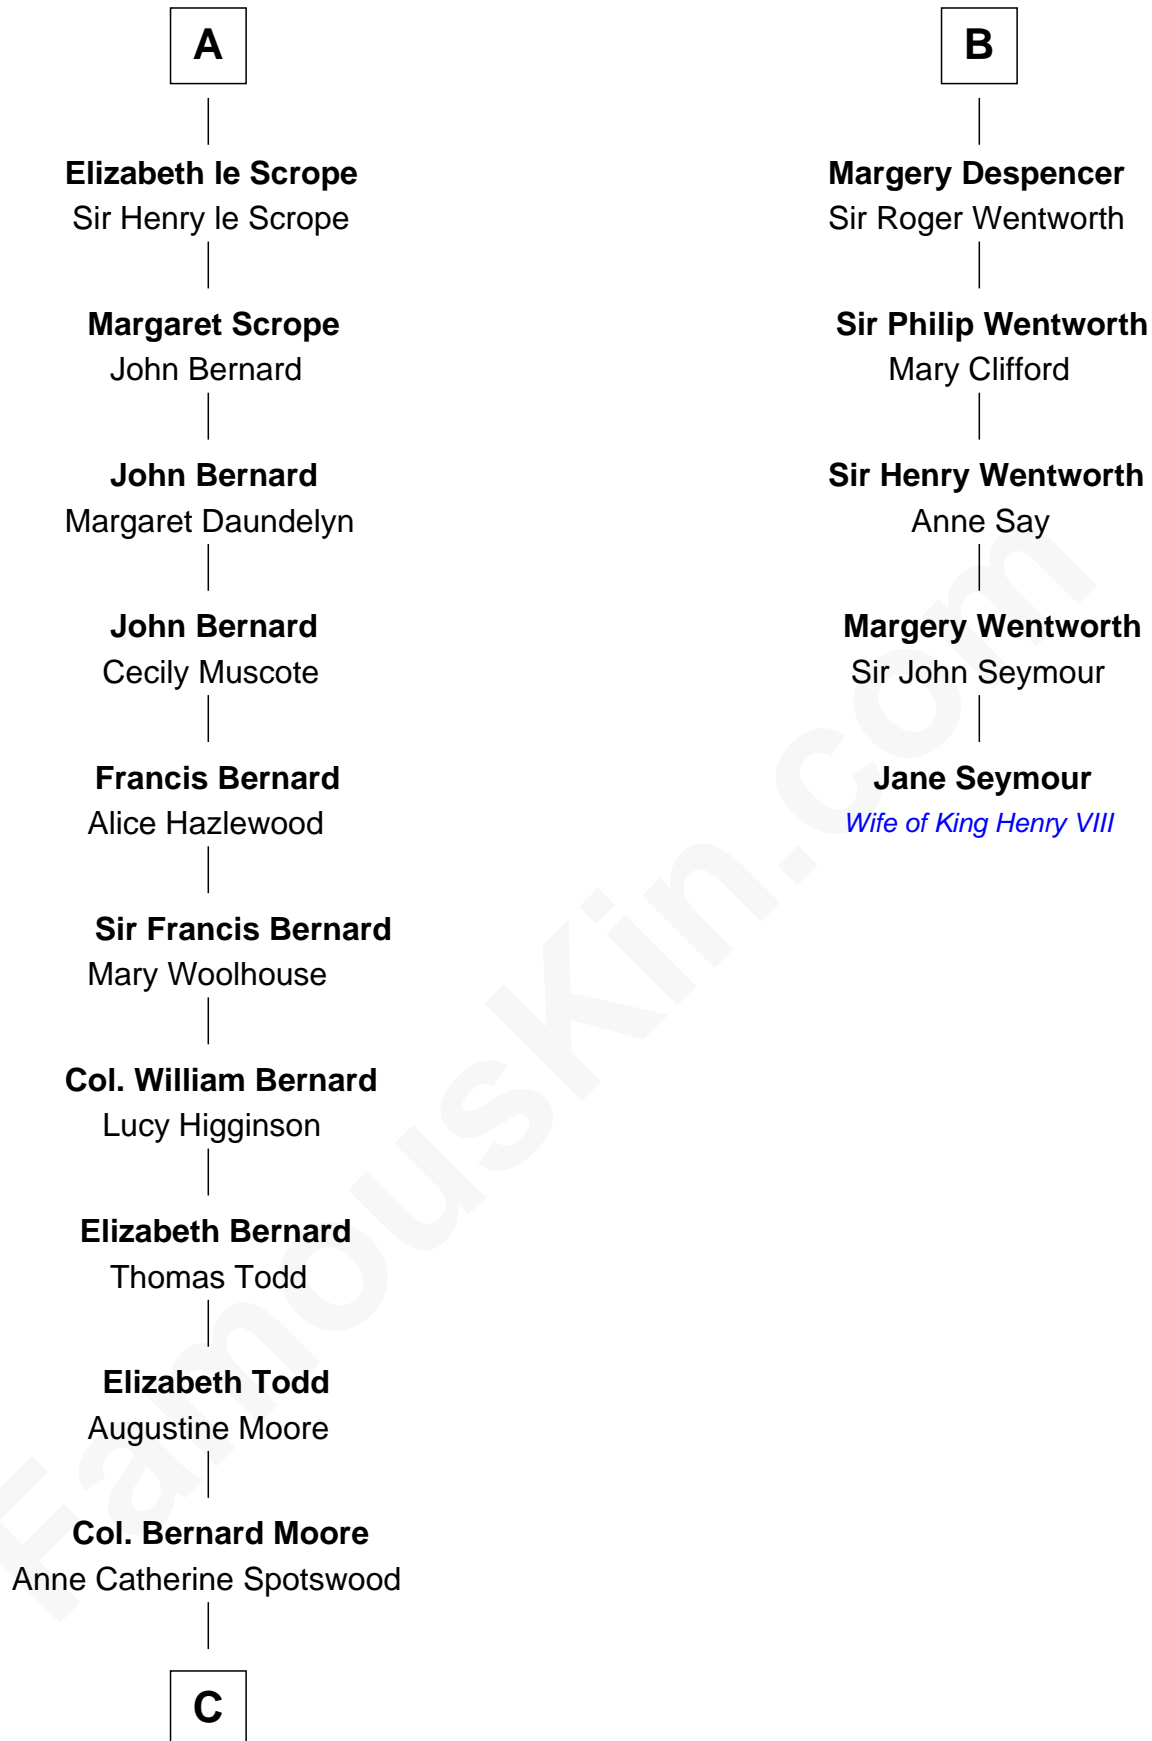

FamousKin.com

Relationship Chart of

Fitzhugh Lee

40th Governor of Virginia

11th cousin 9 times removed of

Jane Seymour

3rd Wife of King Henry VIII

William d'Aubenev
Margaret de Umfreville

C

—
Anne Butler Moore

Charles Carter

—
Anne Hill Carter

Maj. Gen. Henry Lee

—
Sydney Smith Lee

Anna Maria Mason

—
Fitzhugh Lee

40th Governor of Virginia

FamousKin.com