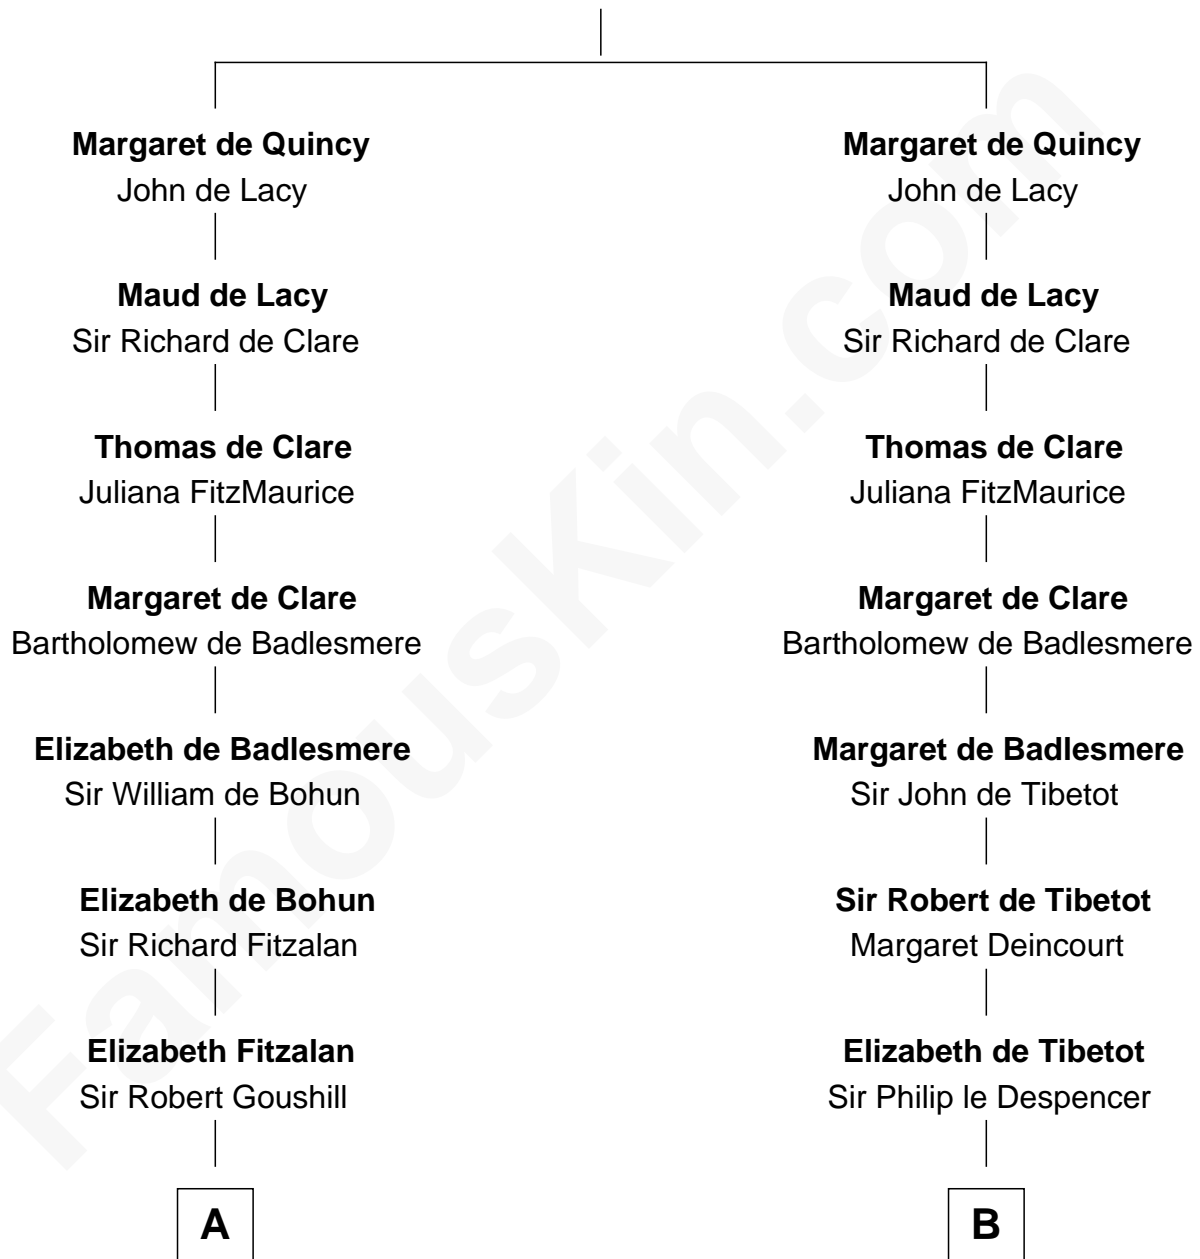

## Relationship Chart of

### Fitzhugh Lee

40th Governor of Virginia

11th cousin 9 times removed of

### Jane Seymour

3rd Wife of King Henry VIII

**Sir Robert II de Quincy**

Hawise of Chester

**C**

Col. Henry Lee

Lucy Grymes

Maj. Gen. Henry Lee

Anne Hill Carter

Sydney Smith Lee

Anna Maria Mason

Fitzhugh Lee

*40th Governor of Virginia*

FamousKin.com