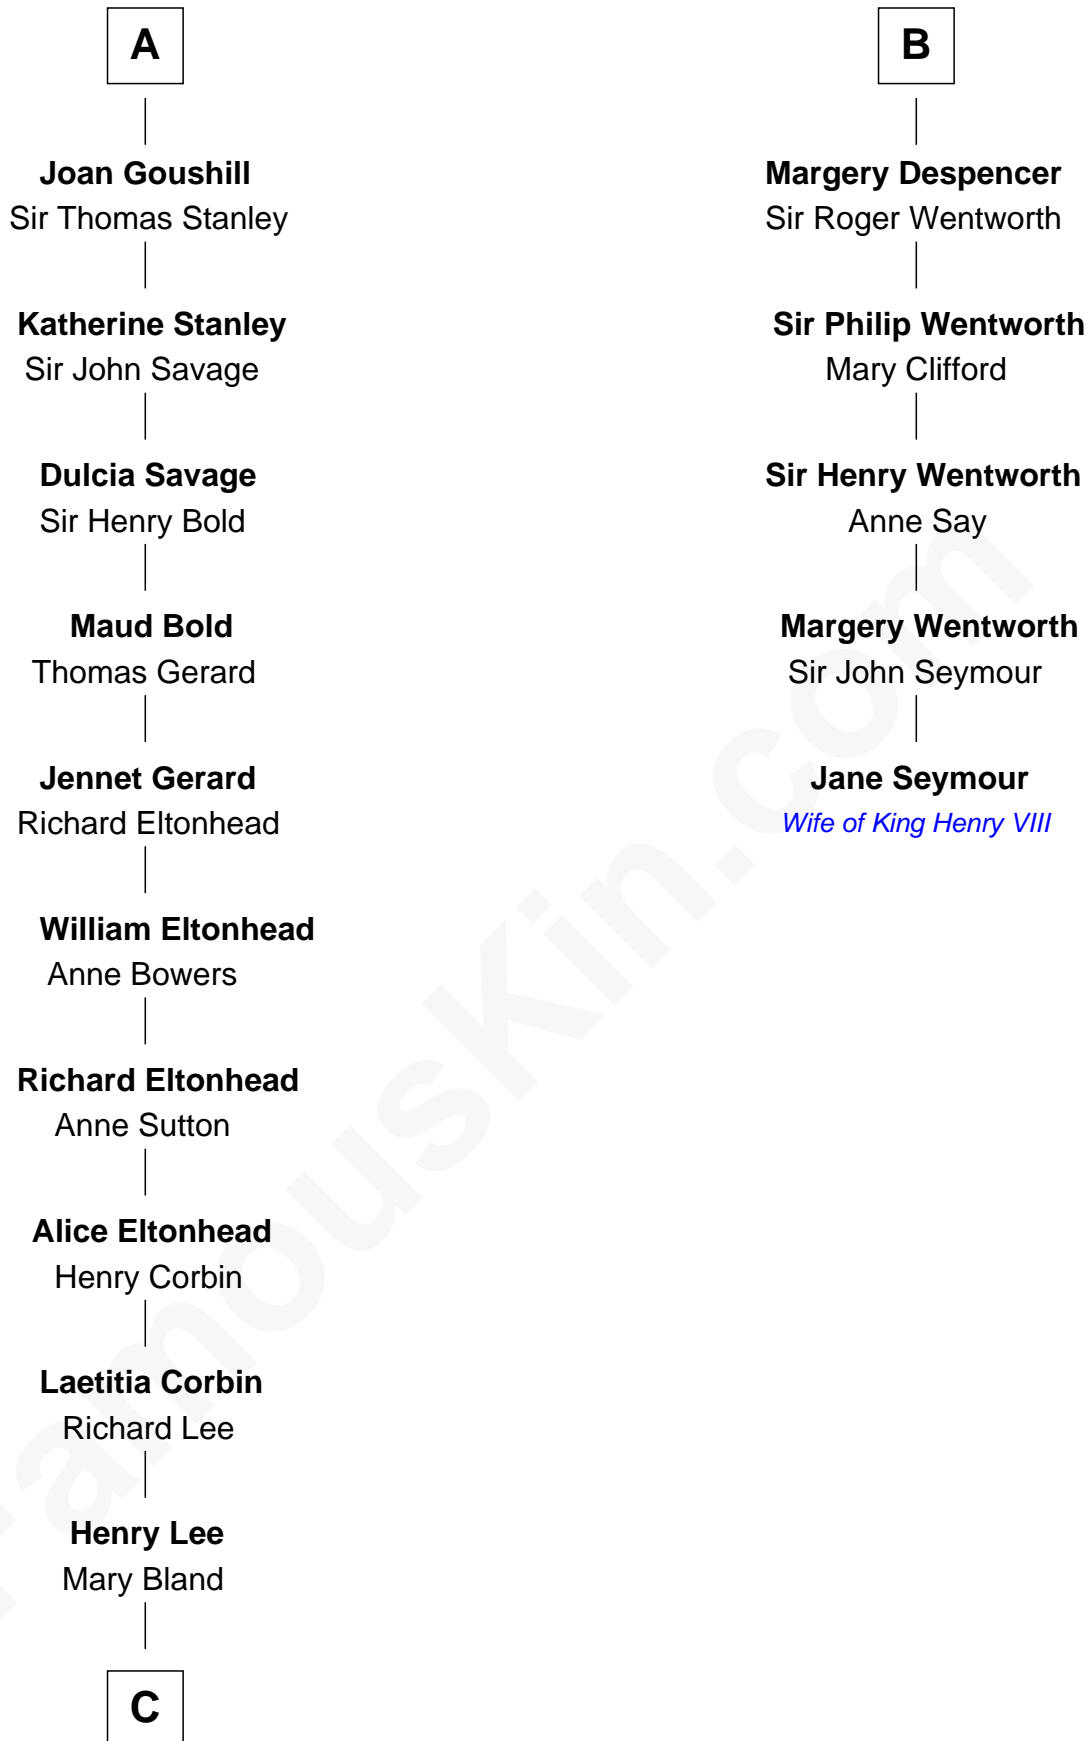

## Relationship Chart of

### Fitzhugh Lee

40th Governor of Virginia

11th cousin 9 times removed of

### Jane Seymour

3rd Wife of King Henry VIII

**Sir Robert II de Quincy**

Hawise of Chester

**C**

Col. Henry Lee

Lucy Grymes

Maj. Gen. Henry Lee