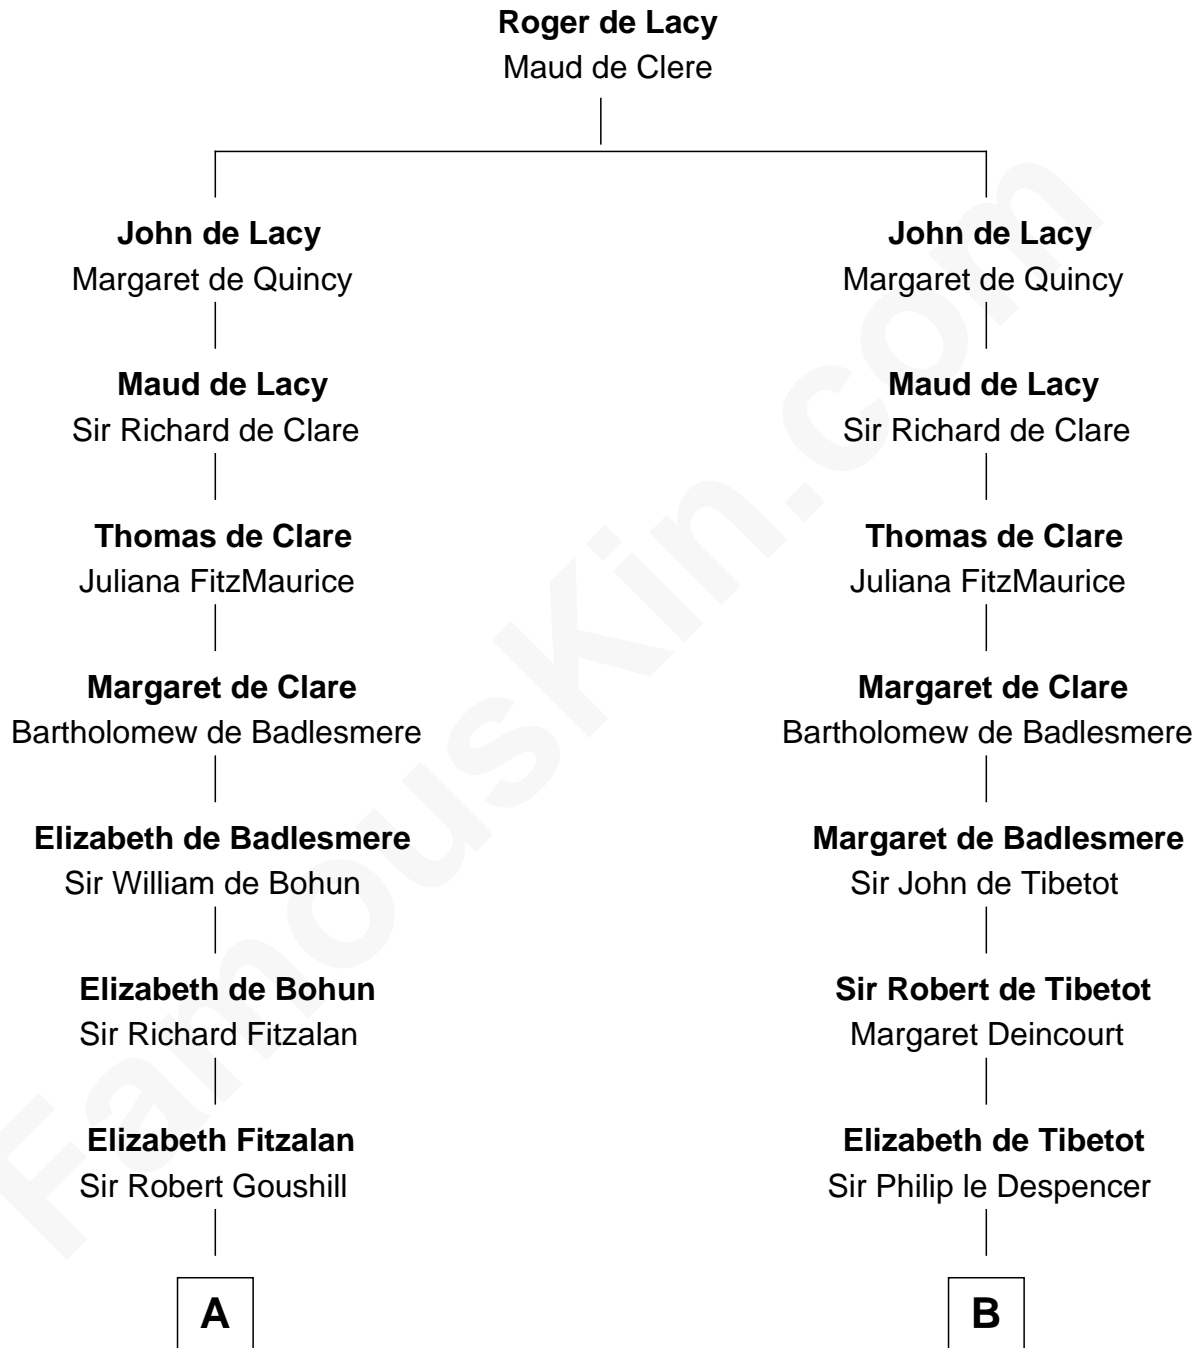

FamousKin.com

Relationship Chart of

Fitzhugh Lee

40th Governor of Virginia

11th cousin 9 times removed of

Jane Seymour

3rd Wife of King Henry VIII