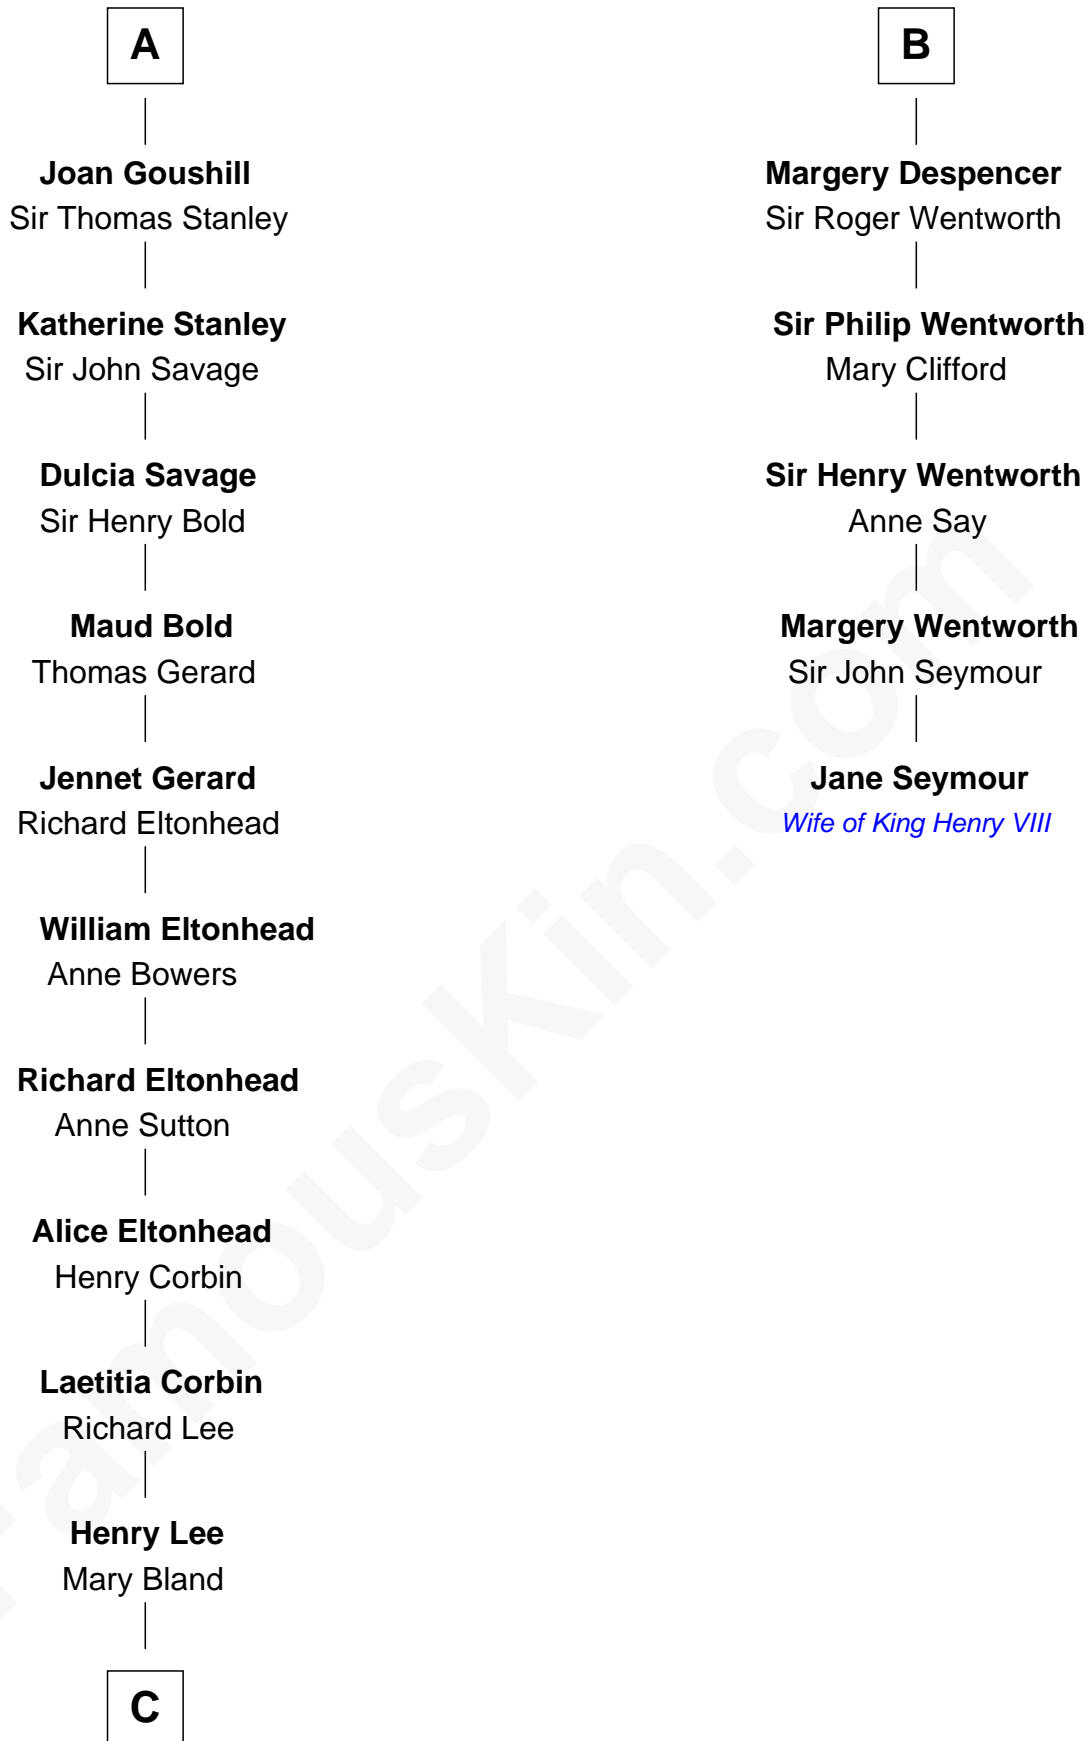

FamousKin.com

Relationship Chart of

Fitzhugh Lee

40th Governor of Virginia

11th cousin 9 times removed of

Jane Seymour

3rd Wife of King Henry VIII

C

Col. Henry Lee

Lucy Grymes

Maj. Gen. Henry Lee

Anne Hill Carter

Sydney Smith Lee

Anna Maria Mason

Fitzhugh Lee

40th Governor of Virginia