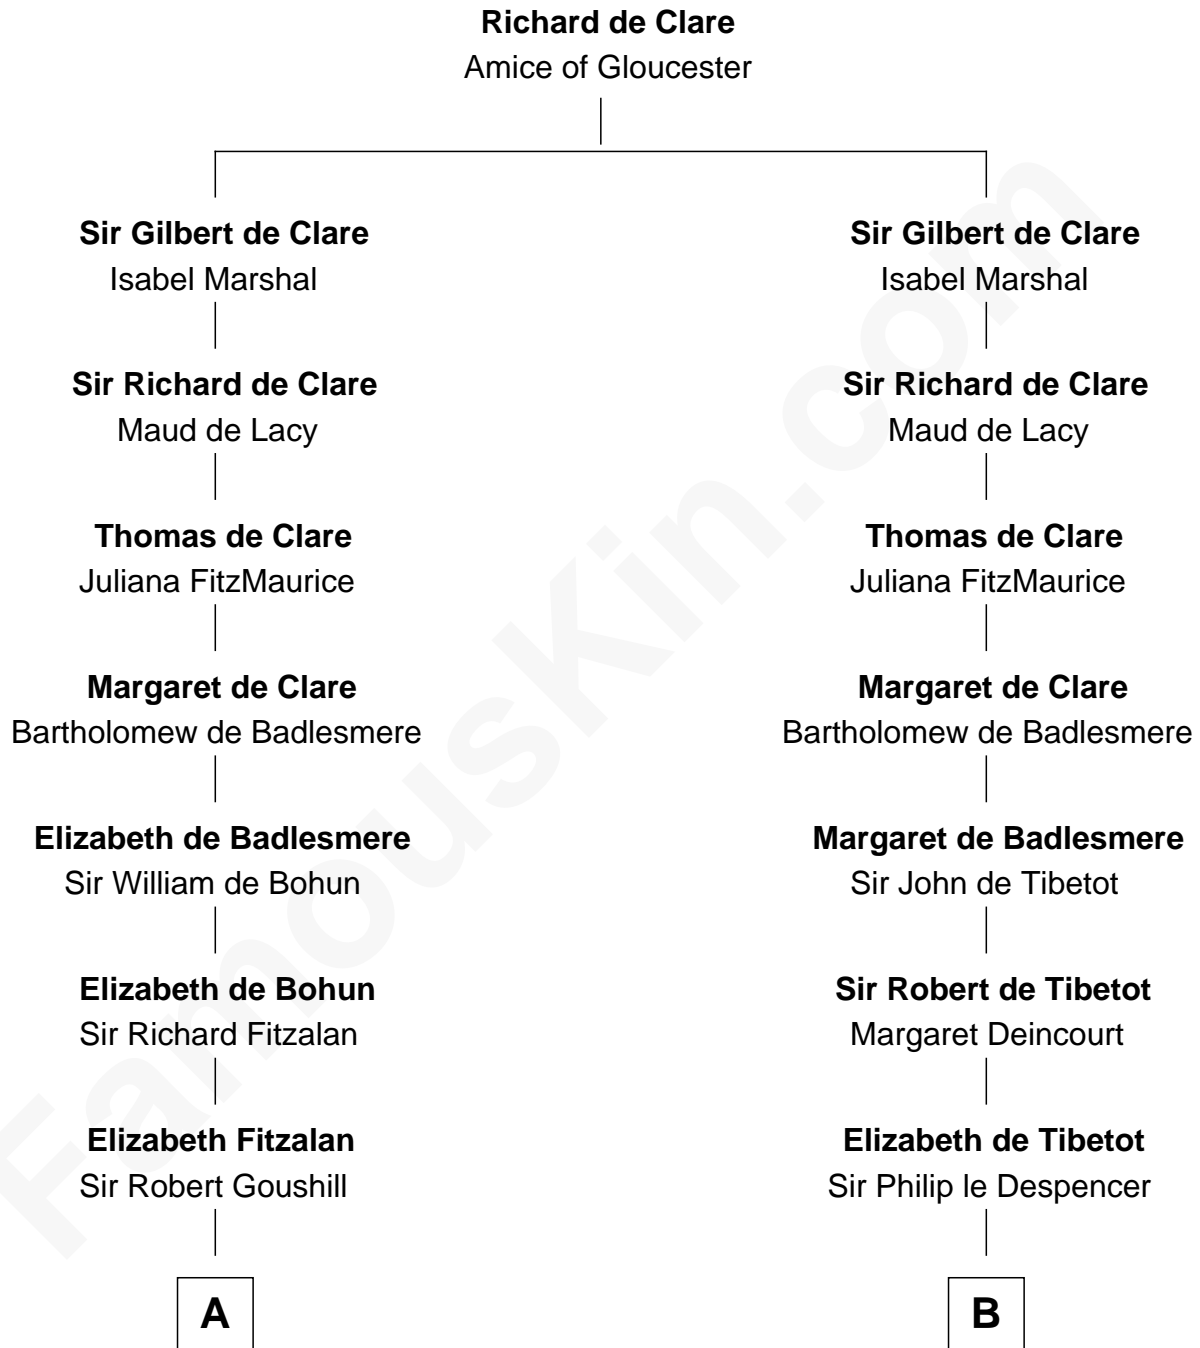

FamousKin.com

Relationship Chart of

Fitzhugh Lee

40th Governor of Virginia

11th cousin 9 times removed of

Jane Seymour

3rd Wife of King Henry VIII

C

Col. Henry Lee

Lucy Grymes

Maj. Gen. Henry Lee

Anne Hill Carter

Sydney Smith Lee

Anna Maria Mason

Fitzhugh Lee

40th Governor of Virginia