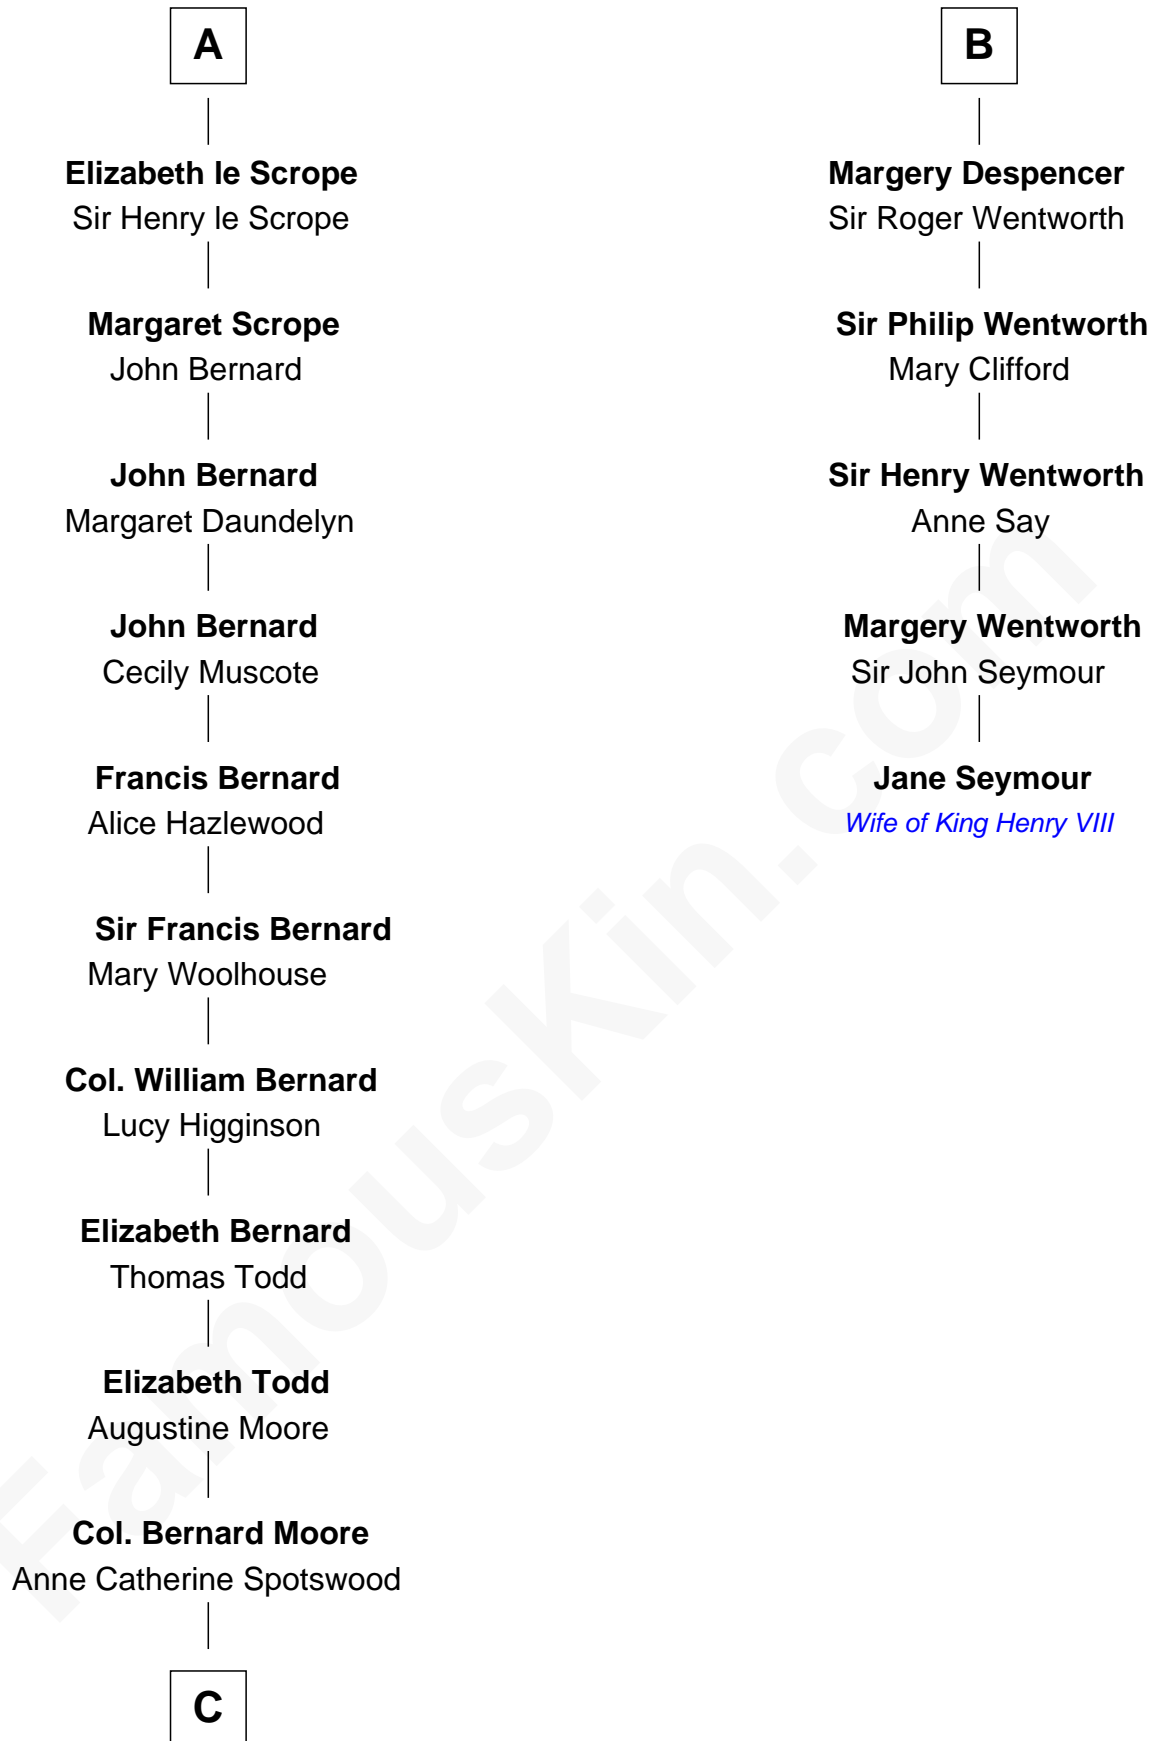

## Relationship Chart of

### Fitzhugh Lee

40th Governor of Virginia

11th cousin 9 times removed of

### Jane Seymour

3rd Wife of King Henry VIII

**Robert de Ros**  
Isabel of Scotland

**C**

—  
**Anne Butler Moore**

Charles Carter

—  
**Anne Hill Carter**

Maj. Gen. Henry Lee

—  
**Sydney Smith Lee**

Anna Maria Mason

—  
**Fitzhugh Lee**

*40th Governor of Virginia*

FamousKin.com