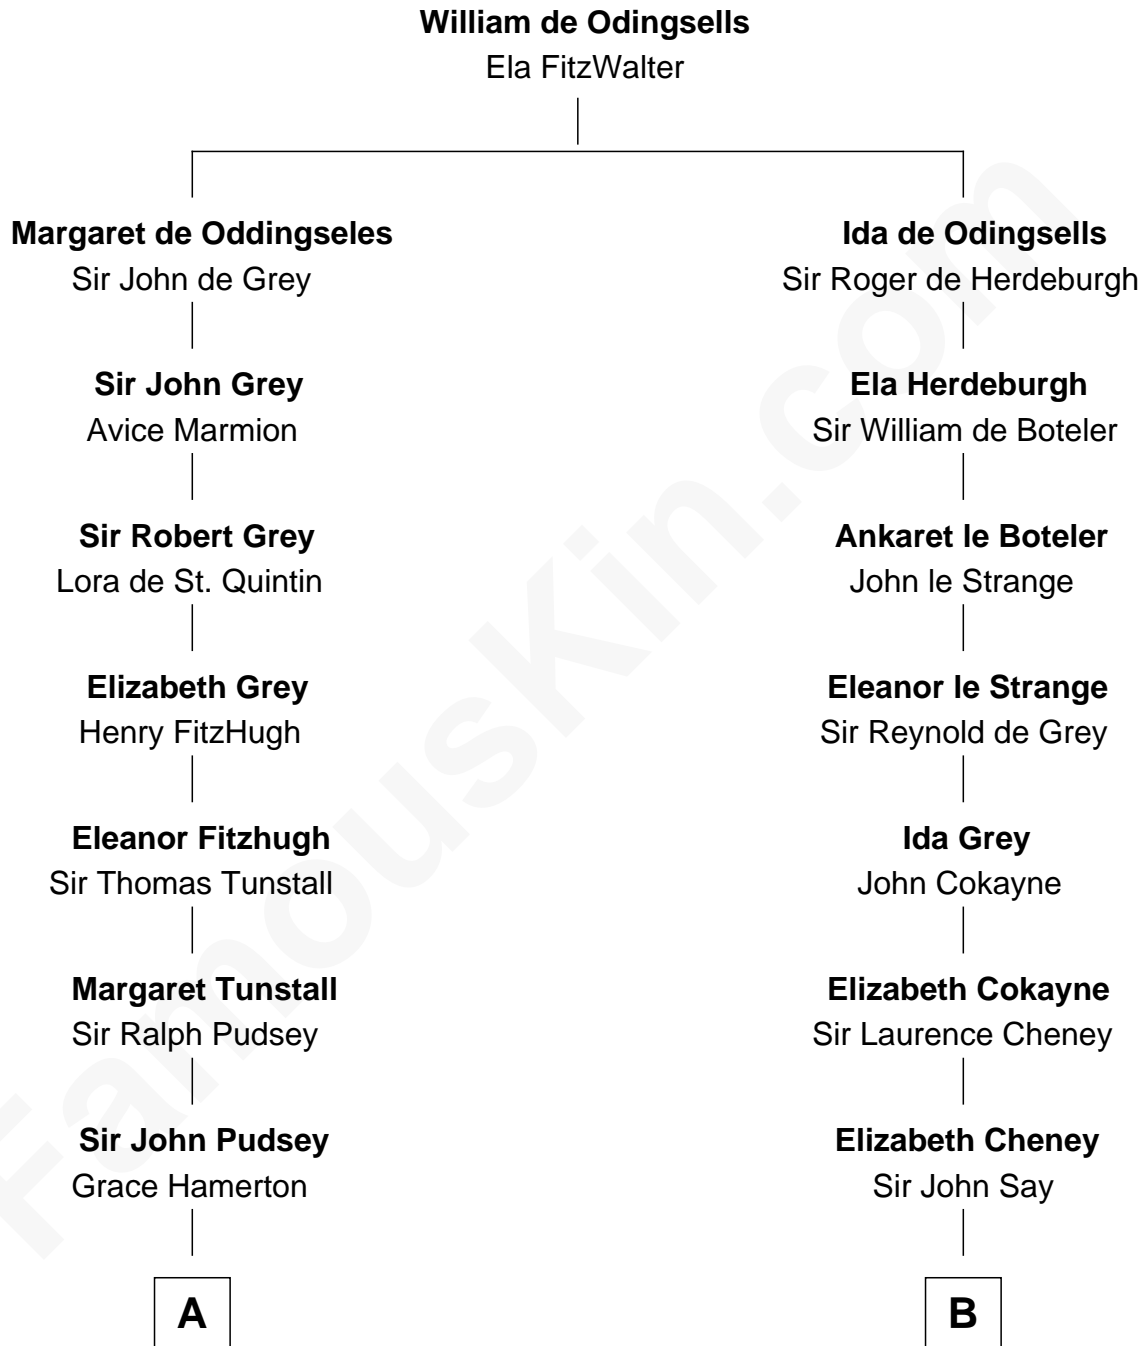

FamousKin.com

Relationship Chart of

Fitzhugh Lee

40th Governor of Virginia

9th cousin 11 times removed of

Jane Seymour

3rd Wife of King Henry VIII