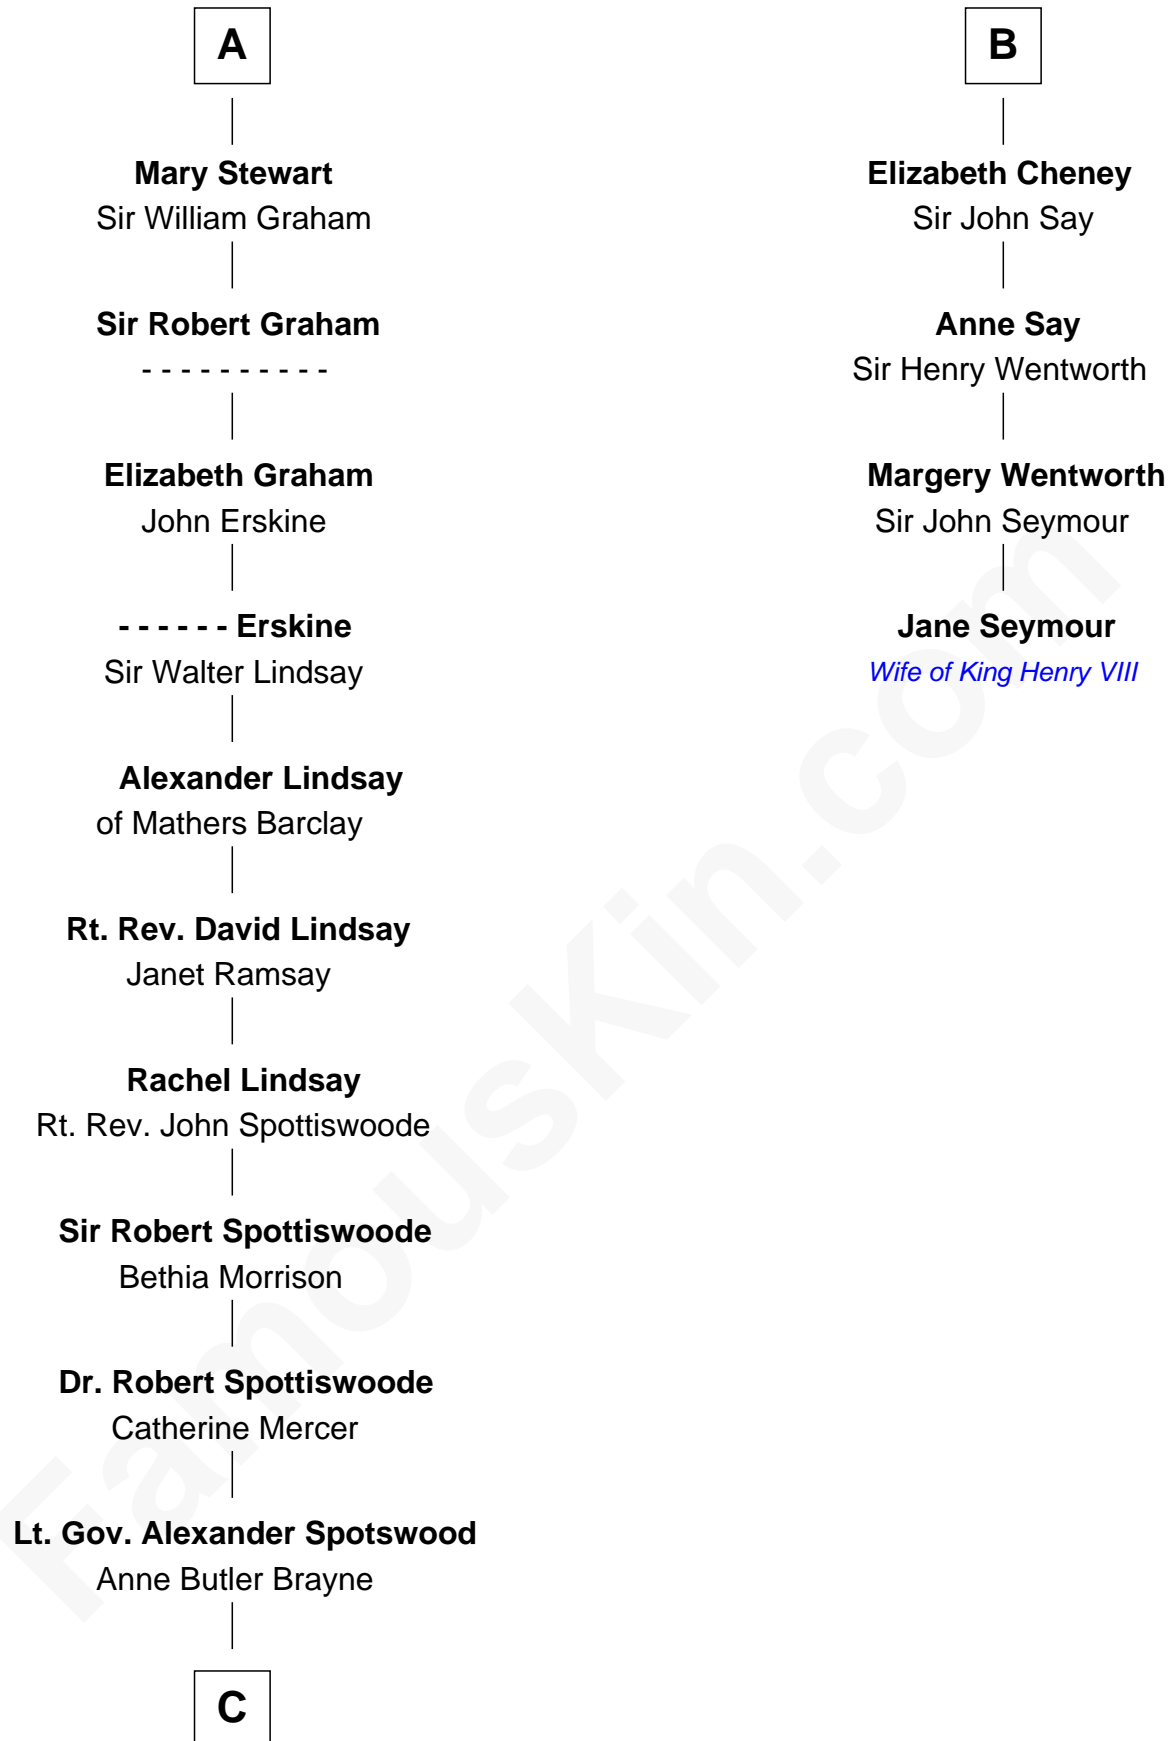

FamousKin.com

Relationship Chart of

Fitzhugh Lee

40th Governor of Virginia

10th cousin 11 times removed of

Jane Seymour

3rd Wife of King Henry VIII

David of Huntingdon

Sir Reynold de Grey

Eleanor le Strange

Ida Grey

John Cokayne

Elizabeth Cokayne

Sir Laurence Cheney

B

C

—
Anne Catherine Spotswood

Col. Bernard Moore

—
Anne Butler Moore

Charles Carter

—
Anne Hill Carter

Maj. Gen. Henry Lee

—
Sydney Smith Lee

Anna Maria Mason