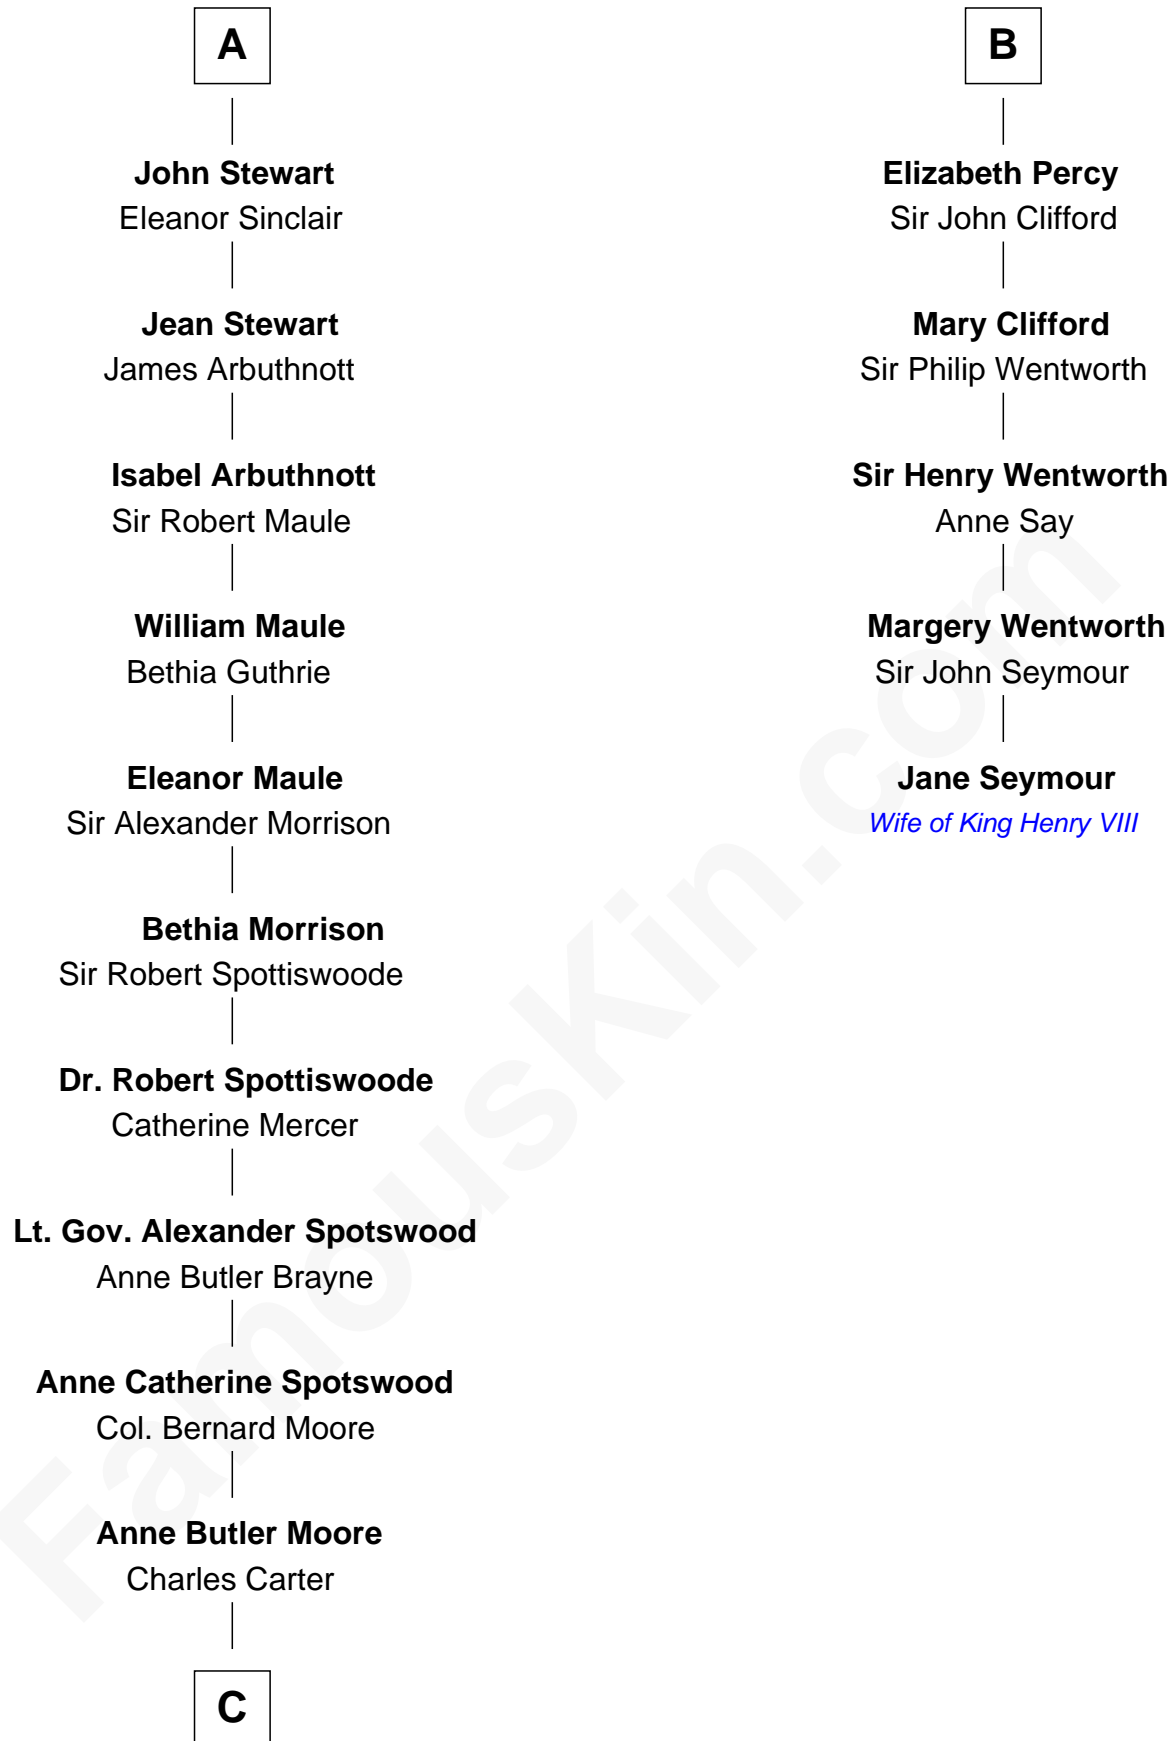

FamousKin.com

Relationship Chart of

Fitzhugh Lee

40th Governor of Virginia

11th cousin 8 times removed of

Jane Seymour

3rd Wife of King Henry VIII

James I, King of Aragon

Yolanda of Hungary

C

—
Anne Hill Carter
Maj. Gen. Henry Lee

—
Sydney Smith Lee
Anna Maria Mason

—
Fitzhugh Lee
40th Governor of Virginia

FamousKin.com