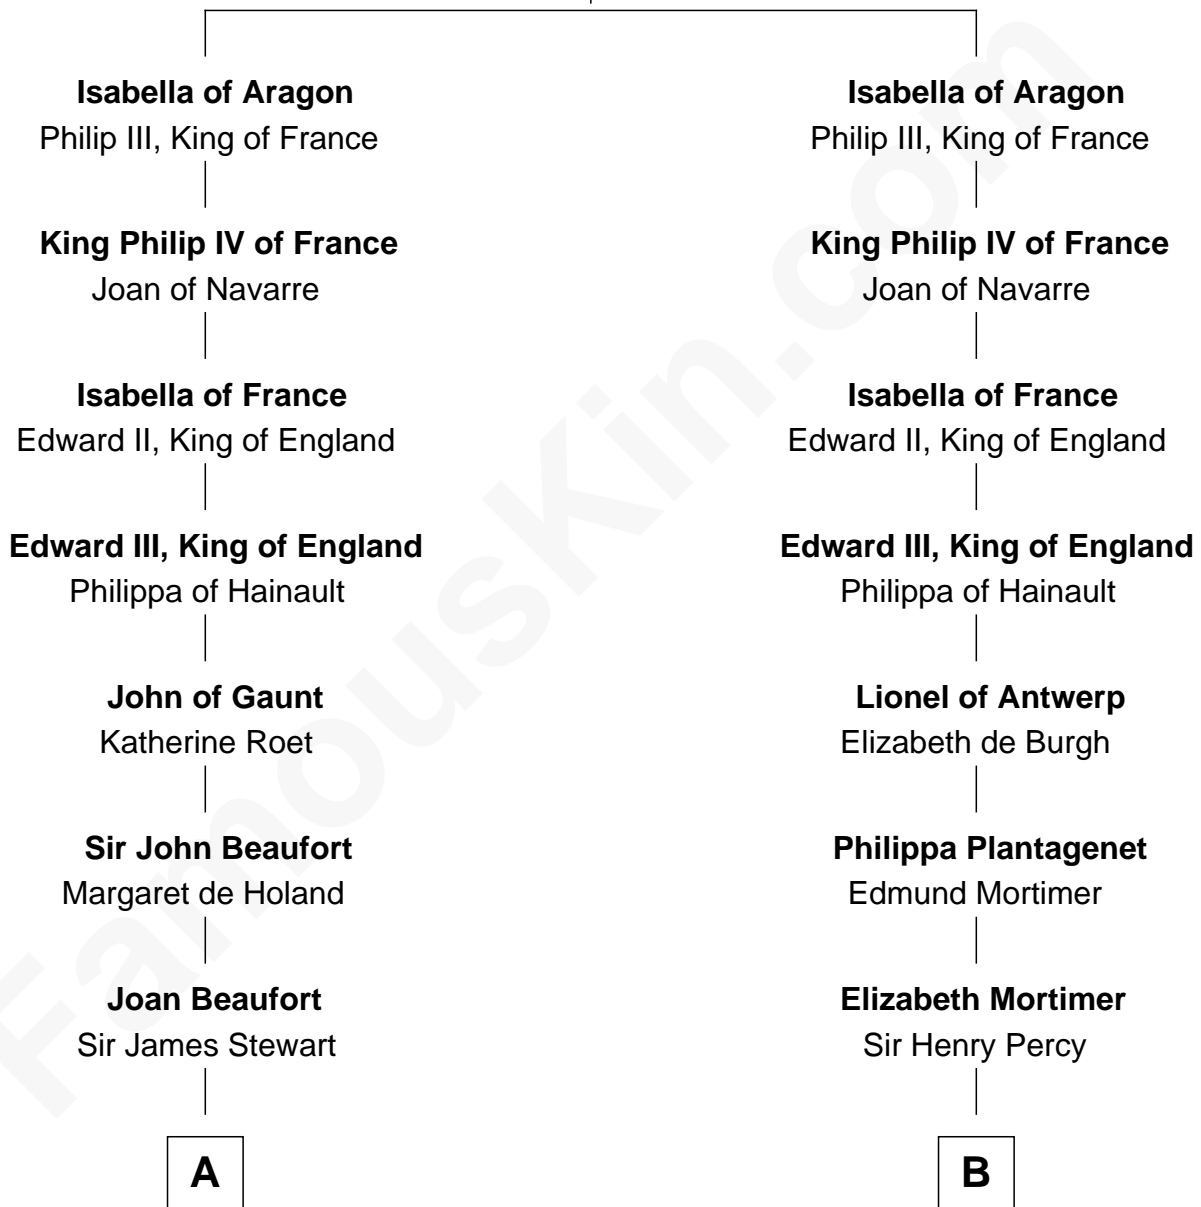

FamousKin.com

Relationship Chart of

Fitzhugh Lee

40th Governor of Virginia

11th cousin 8 times removed of

Jane Seymour

3rd Wife of King Henry VIII

James I, King of Aragon

Yolanda of Hungary

C

—
Anne Hill Carter
Maj. Gen. Henry Lee

—
Sydney Smith Lee
Anna Maria Mason

—
Fitzhugh Lee
40th Governor of Virginia

FamousKin.com