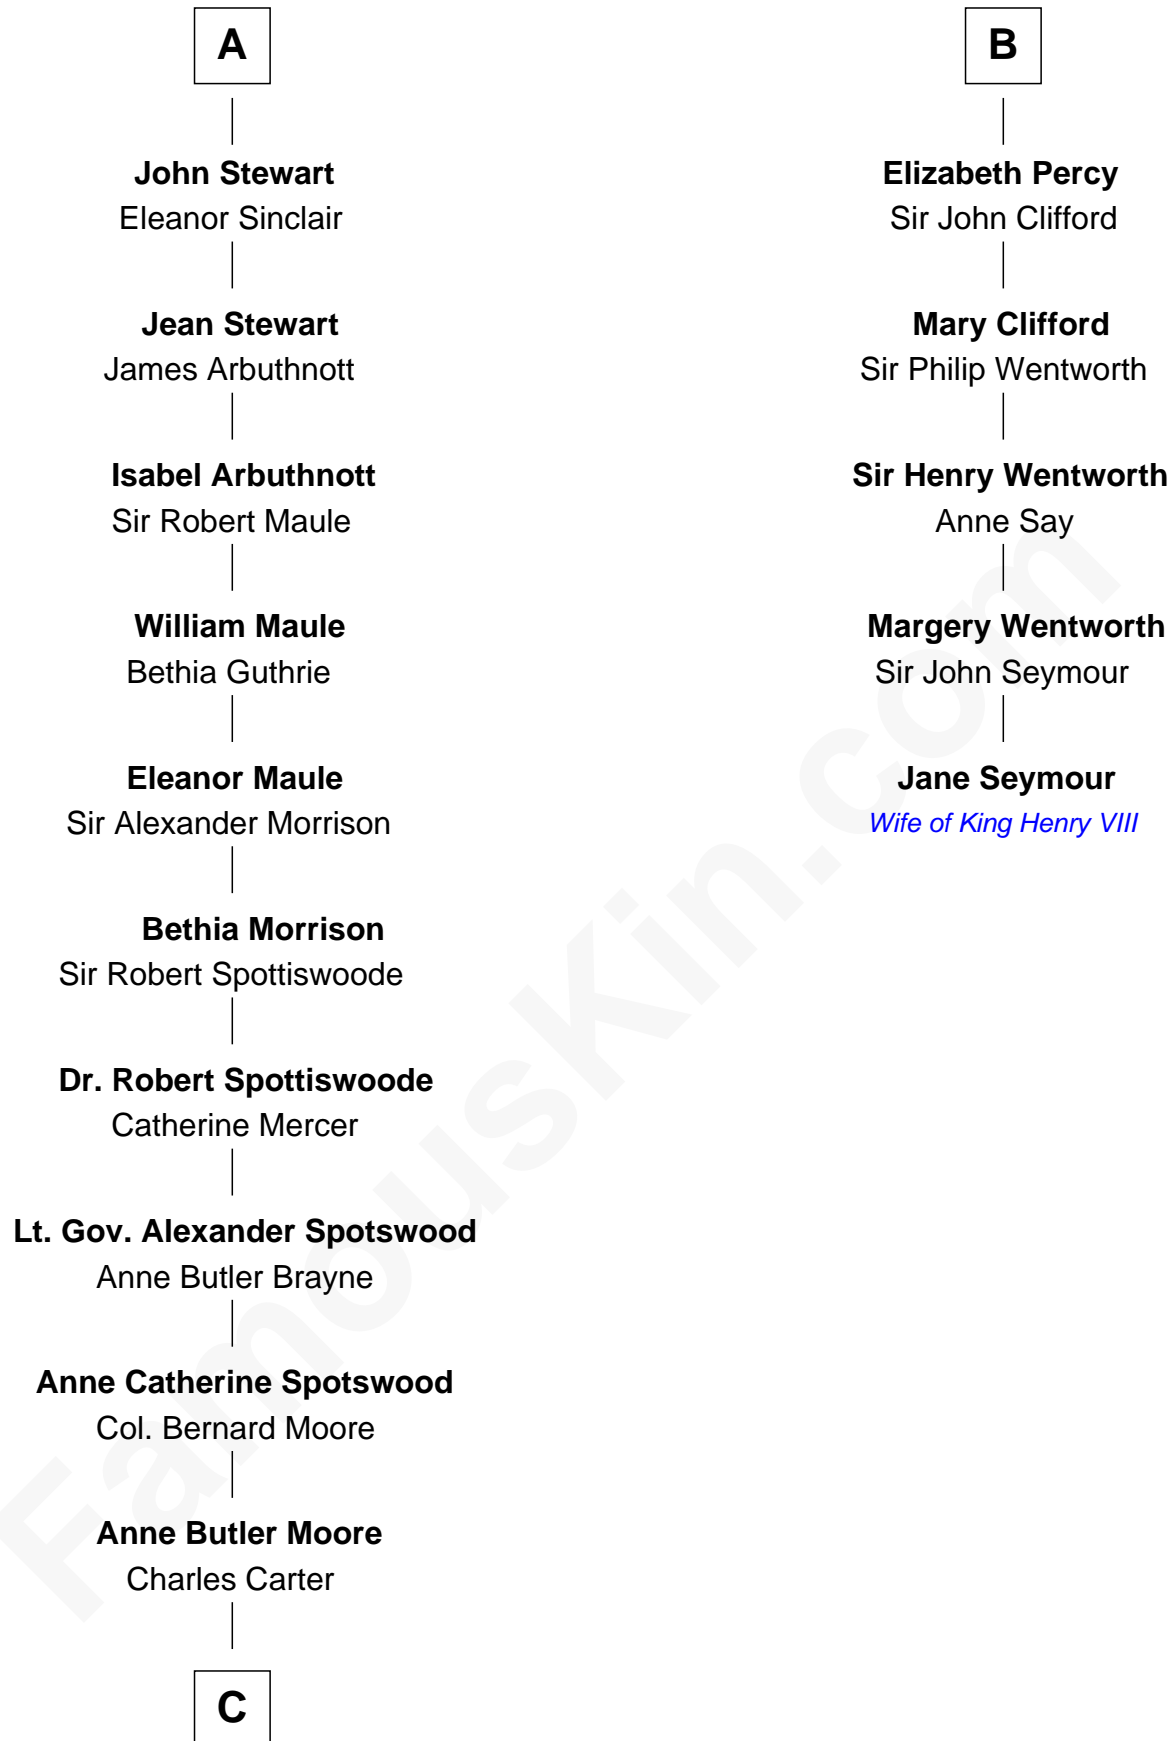

FamousKin.com

Relationship Chart of

Fitzhugh Lee

40th Governor of Virginia

11th cousin 8 times removed of

Jane Seymour

3rd Wife of King Henry VIII

Louis IX, King of France

Margaret Berenger

C

—
Anne Hill Carter
Maj. Gen. Henry Lee

—
Sydney Smith Lee
Anna Maria Mason

—
Fitzhugh Lee
40th Governor of Virginia

FamousKin.com