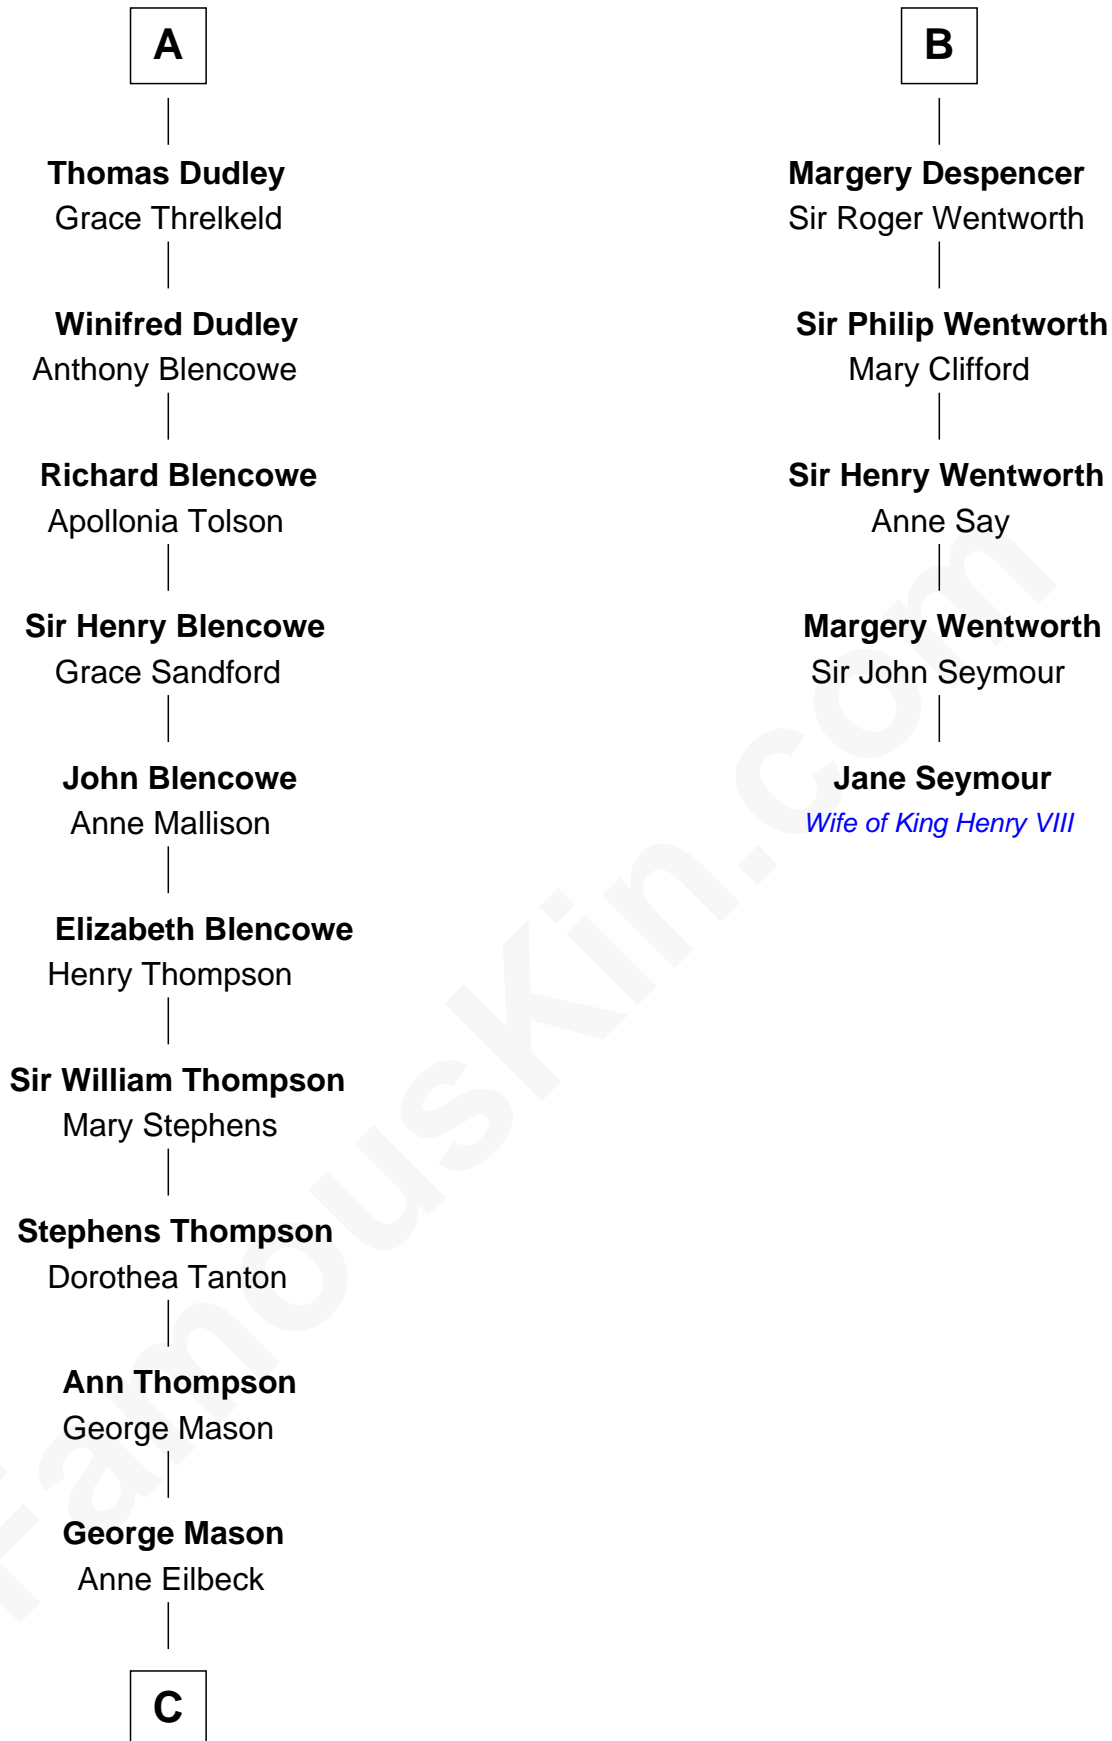

FamousKin.com

Relationship Chart of

Fitzhugh Lee

40th Governor of Virginia

11th cousin 8 times removed of

Jane Seymour

3rd Wife of King Henry VIII

Sir William de Ferrers

Agnes of Chester

C

—
Gen. John Mason
Anne Maria Murray

—
Anna Maria Mason
Sydney Smith Lee

—
Fitzhugh Lee
40th Governor of Virginia

FamousKin.com