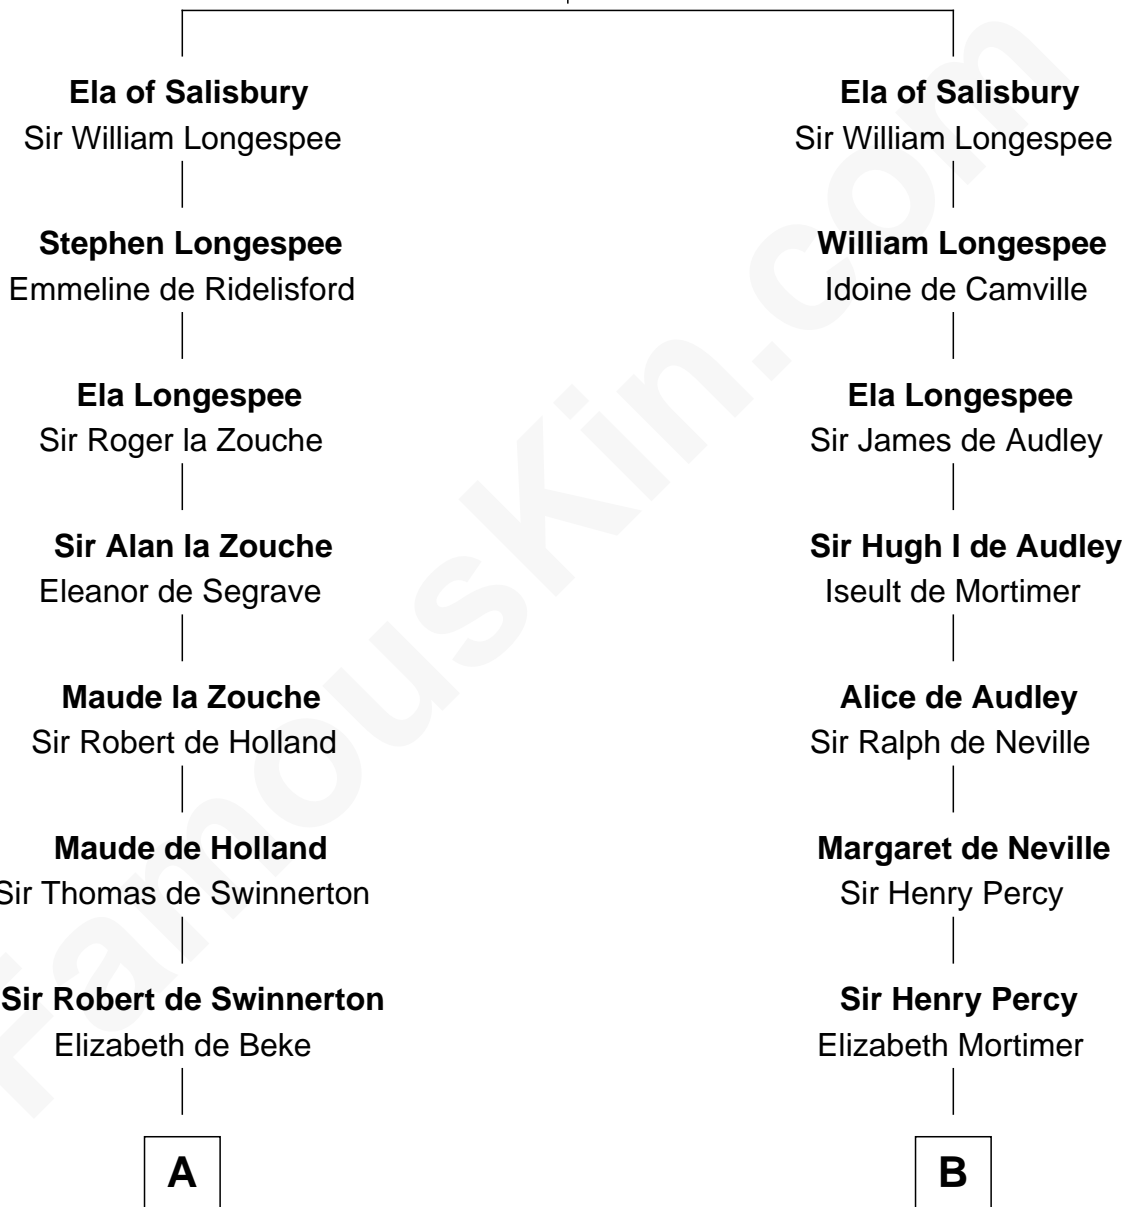

FamousKin.com

Relationship Chart of

Fitzhugh Lee

40th Governor of Virginia

11th cousin 10 times removed of

Jane Seymour

3rd Wife of King Henry VIII

William FitzPatrick

Eleonore de Vitre

C

Henry Lee
Mary Bland

Col. Henry Lee
Lucy Grymes

Maj. Gen. Henry Lee
Anne Hill Carter

Sydney Smith Lee
Anna Maria Mason

Fitzhugh Lee
40th Governor of Virginia

FamousKin.com