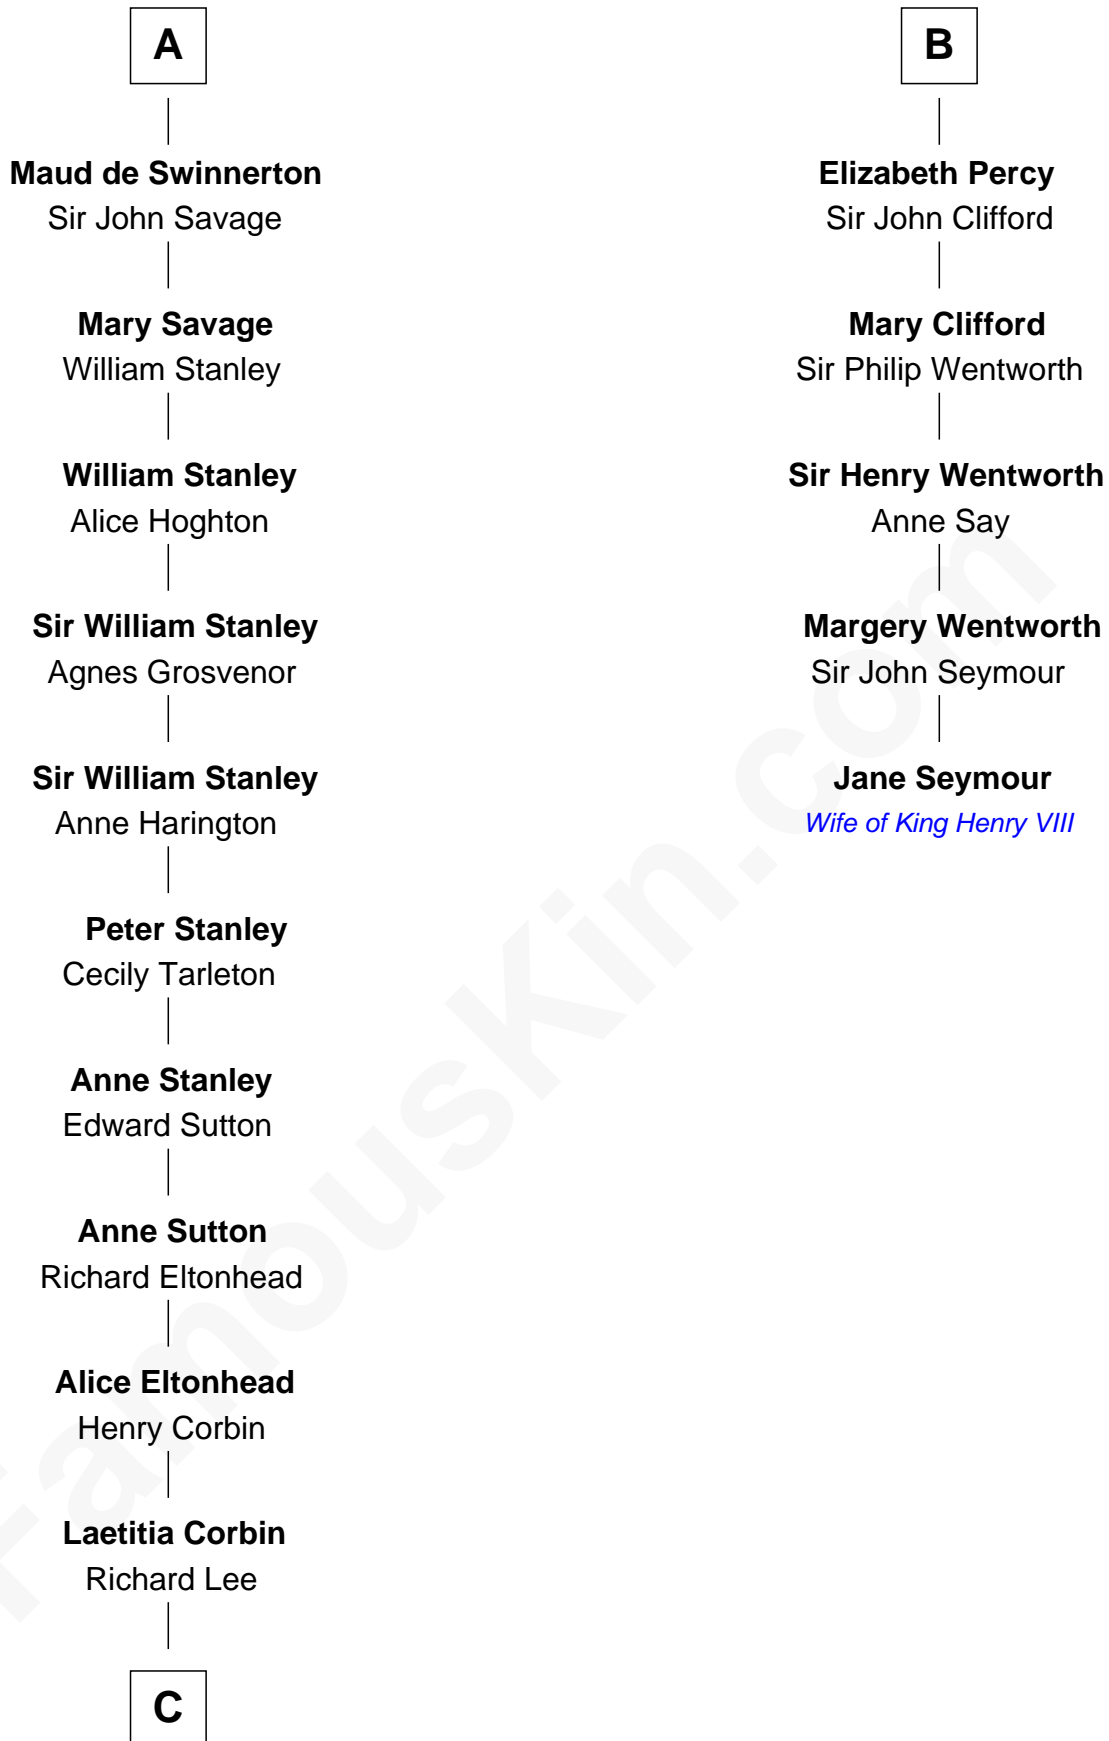

FamousKin.com

Relationship Chart of

Fitzhugh Lee

40th Governor of Virginia

11th cousin 10 times removed of

Jane Seymour

3rd Wife of King Henry VIII

William FitzPatrick

Eleonore de Vitre

C

Henry Lee
Mary Bland

Col. Henry Lee
Lucy Grymes

Maj. Gen. Henry Lee
Anne Hill Carter

Sydney Smith Lee
Anna Maria Mason

Fitzhugh Lee
40th Governor of Virginia

FamousKin.com