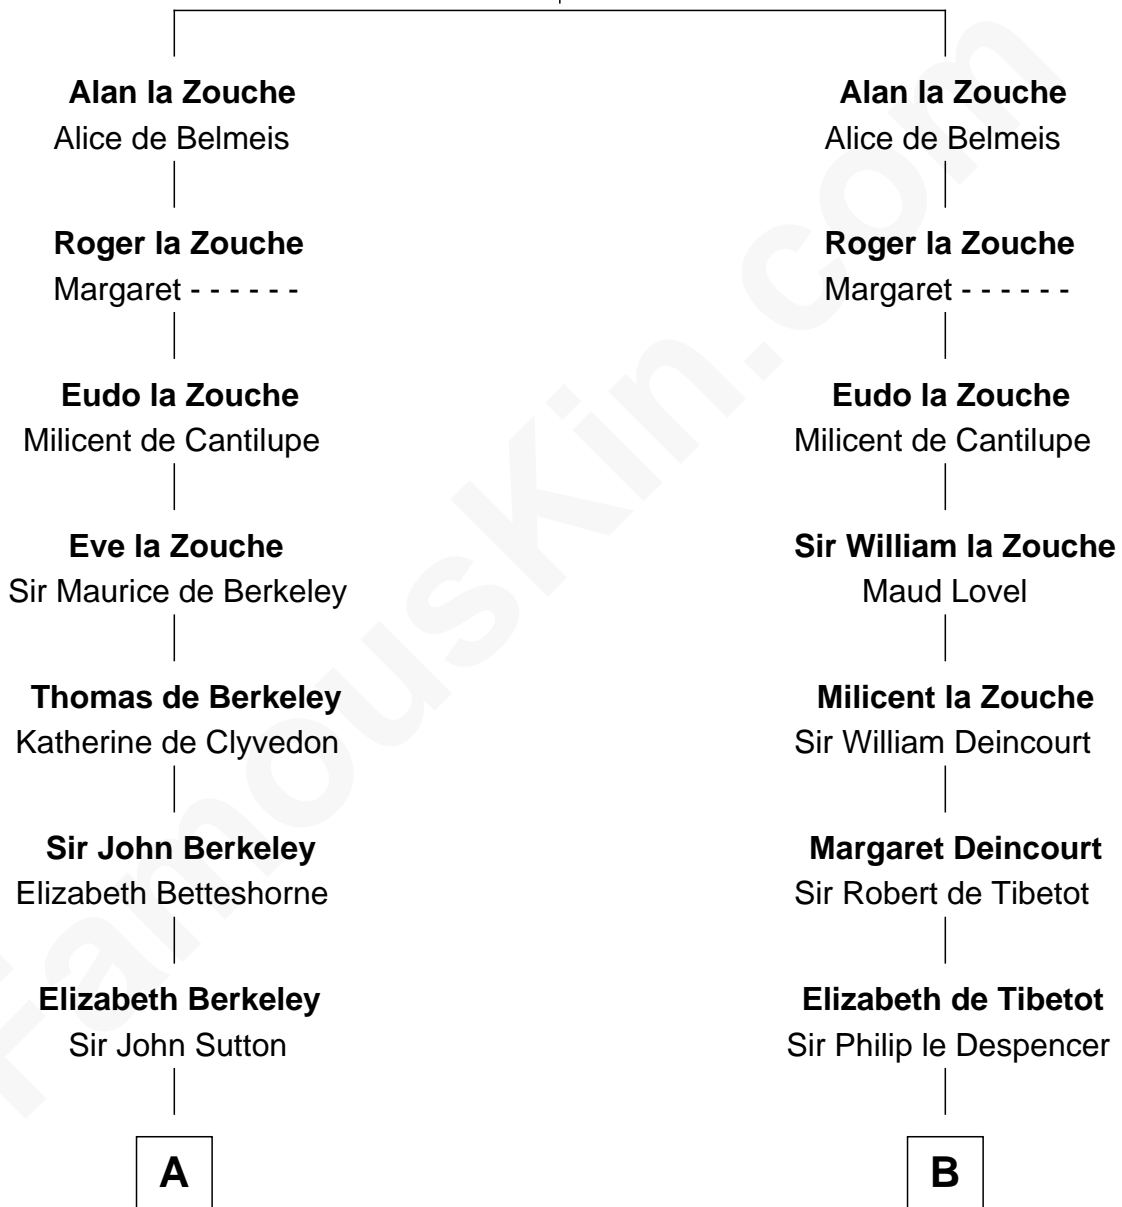

FamousKin.com

Relationship Chart of

Fitzhugh Lee

40th Governor of Virginia

11th cousin 9 times removed of

Jane Seymour

3rd Wife of King Henry VIII

Geoffrey of Porthoët

Hawise - - - - -

C

George Mason

Anne Eilbeck

Gen. John Mason

Anne Maria Murray

Anna Maria Mason

Sydney Smith Lee