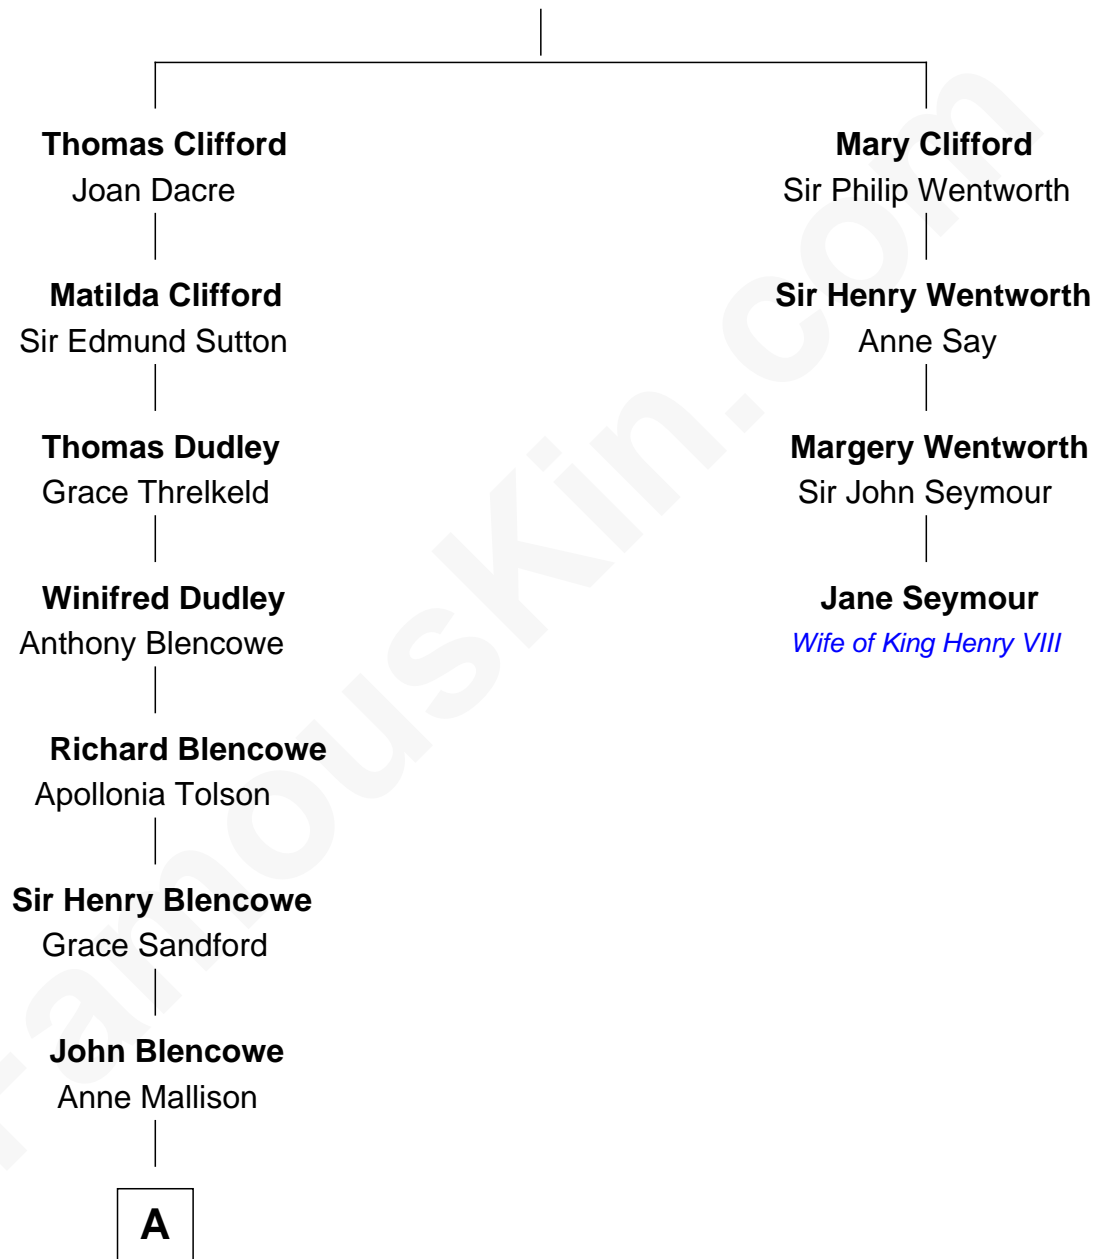

Sir John Clifford

Elizabeth Percy