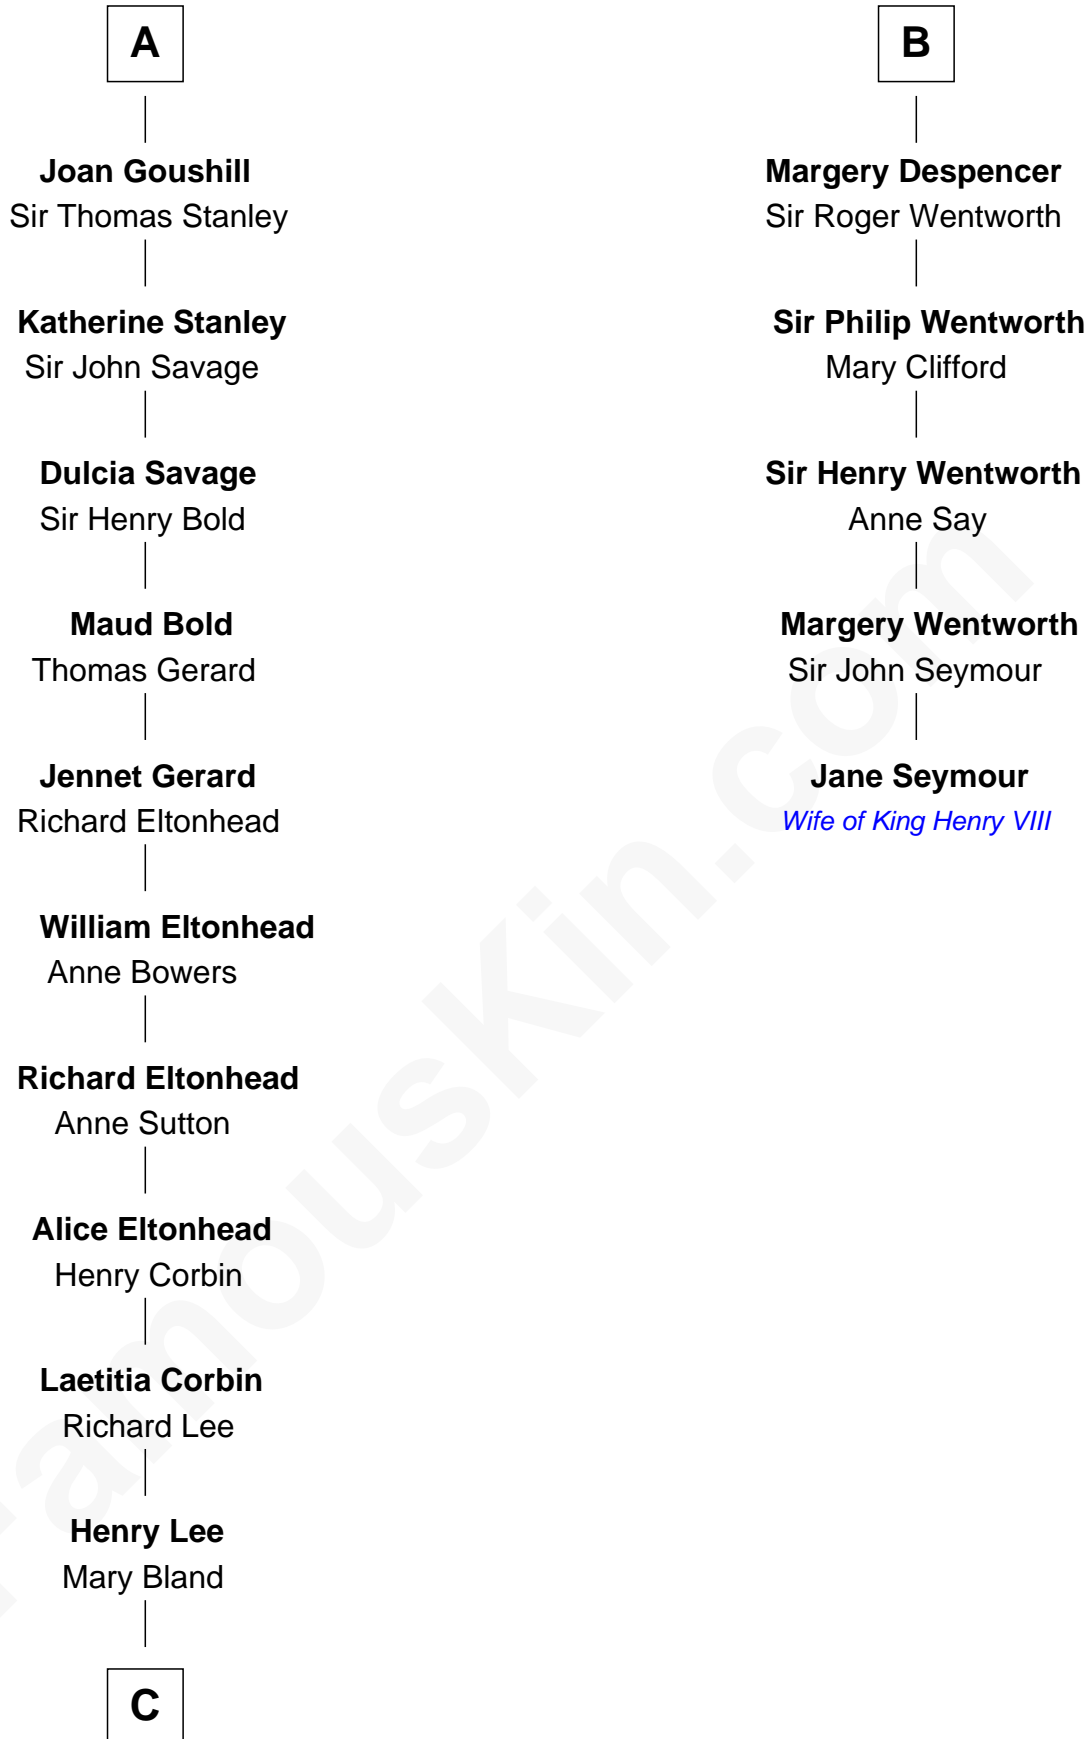

FamousKin.com

Relationship Chart of

Fitzhugh Lee

40th Governor of Virginia

11th cousin 9 times removed of

Jane Seymour

3rd Wife of King Henry VIII

Reginald de Braiose