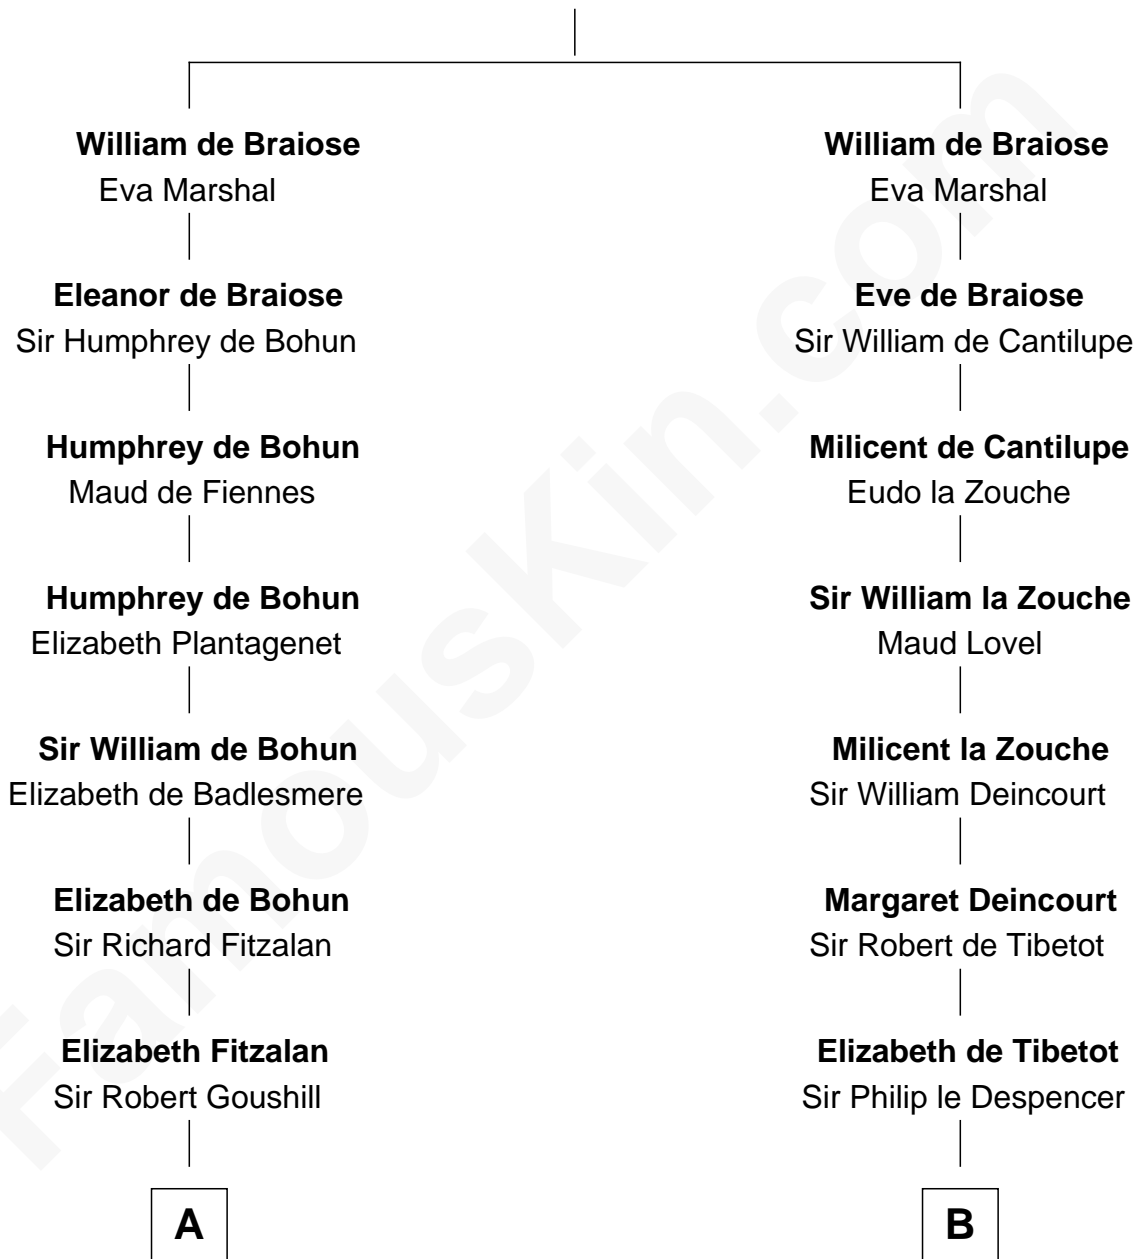

FamousKin.com

Relationship Chart of

Fitzhugh Lee

40th Governor of Virginia

11th cousin 9 times removed of

Jane Seymour

3rd Wife of King Henry VIII

Reginald de Braiose

C

Col. Henry Lee

Lucy Grymes

Maj. Gen. Henry Lee

Anne Hill Carter

Sydney Smith Lee

Anna Maria Mason

Fitzhugh Lee

40th Governor of Virginia

FamousKin.com