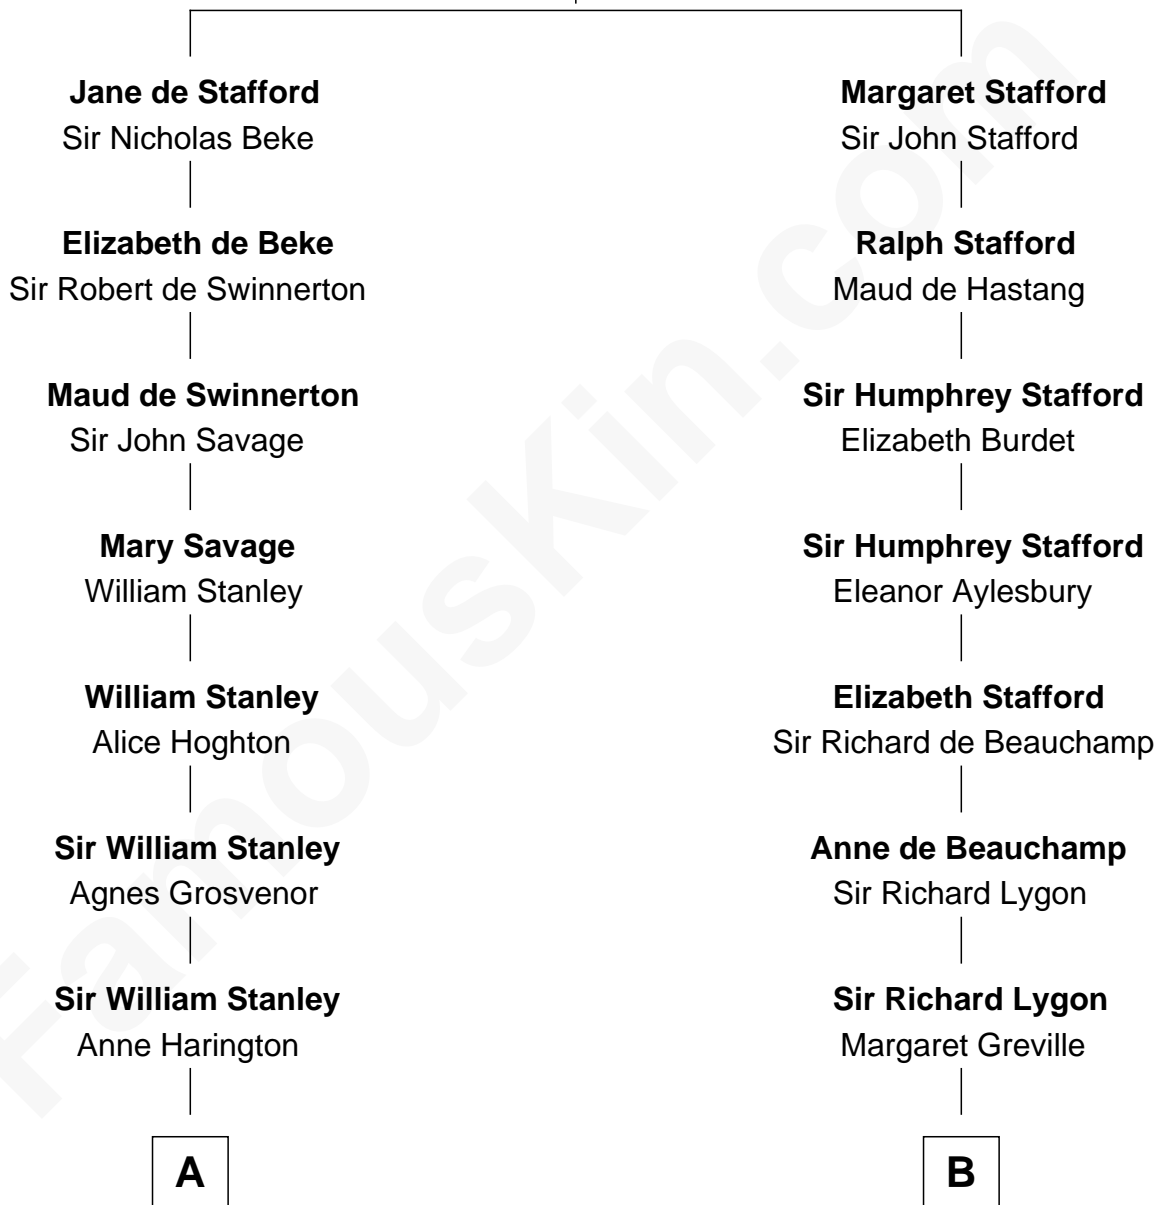

FamousKin.com

Relationship Chart of

Fitzhugh Lee

40th Governor of Virginia

16th cousin 4 times removed of

John Adams Morgan

1952 Olympic Sailing Gold Medalist

Katherine de Hastang

Ralph de Stafford

C

—
Frances Cadwallader Crowninshield

John Quincy Adams

—
Charles Francis Adams

Frances Lovering

—
Catherine Frances Lovering Adams

Henry Sturgis Morgan