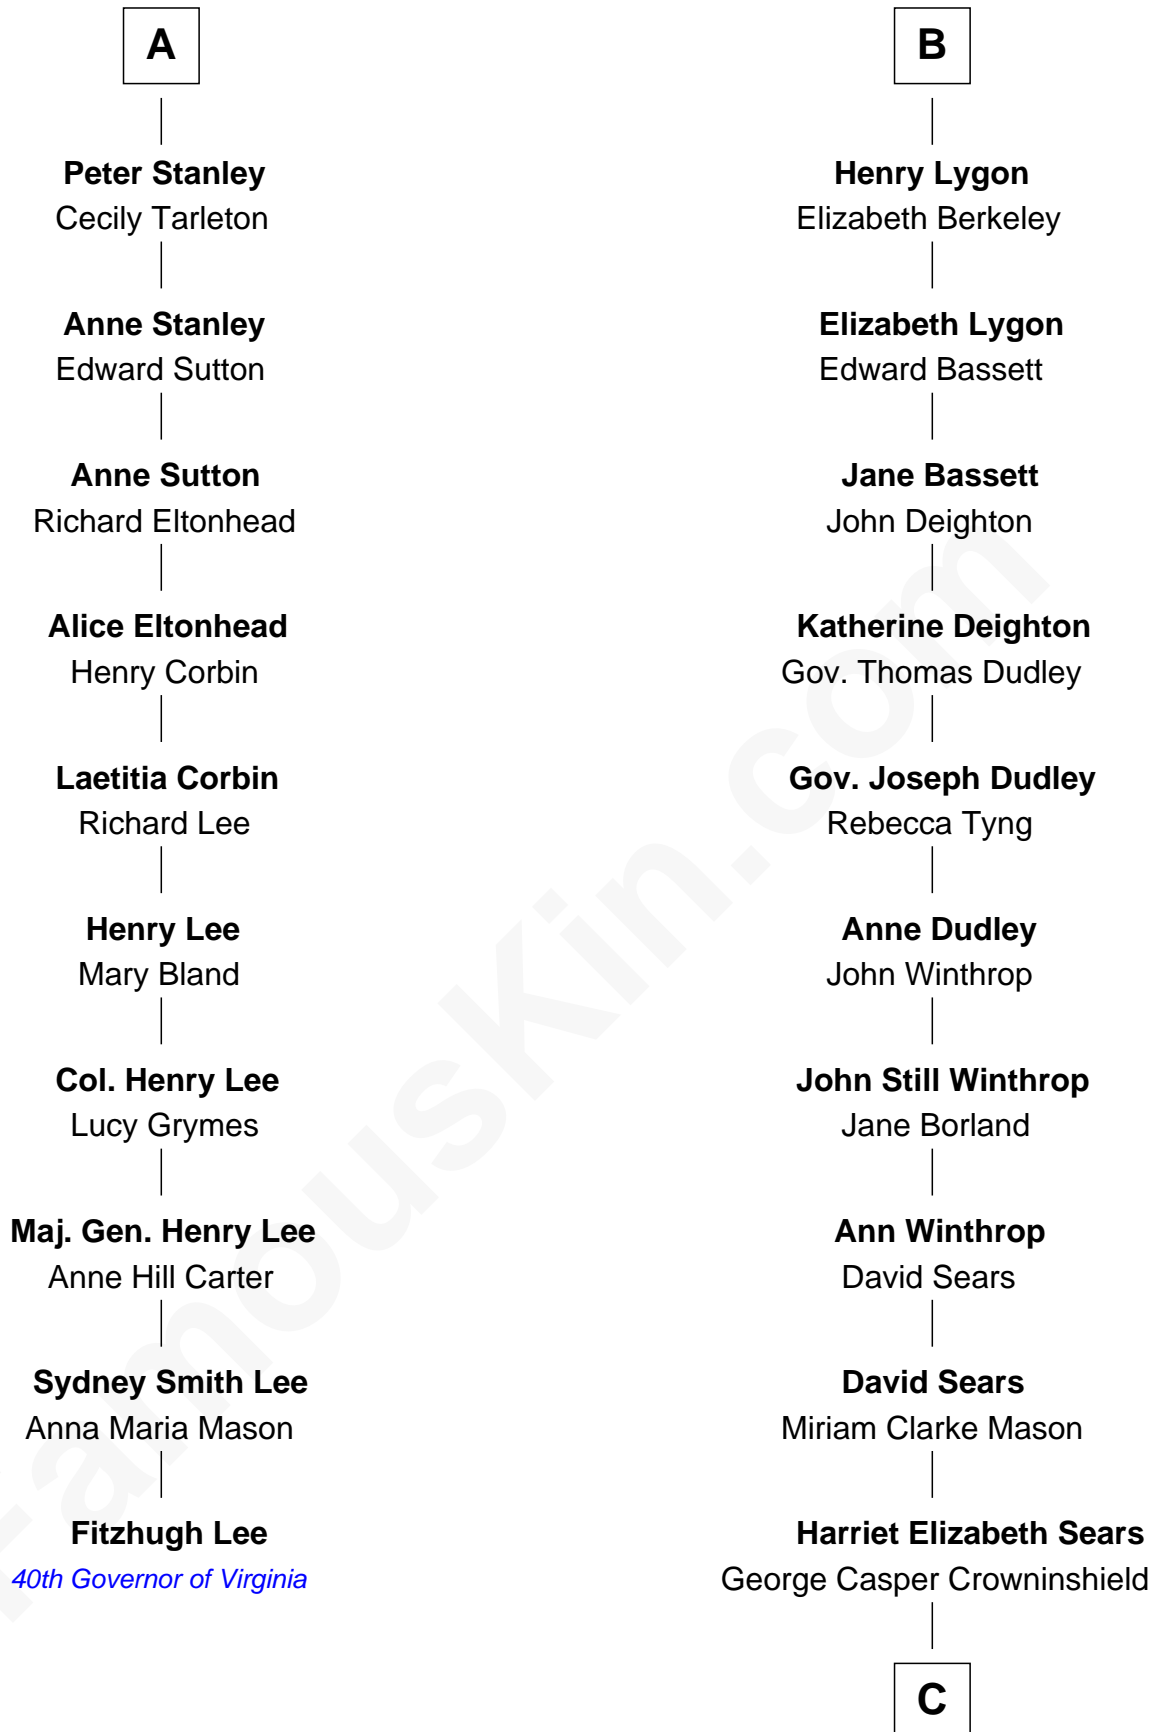

FamousKin.com

Relationship Chart of

Fitzhugh Lee

40th Governor of Virginia

16th cousin 4 times removed of

John Adams Morgan

1952 Olympic Sailing Gold Medalist

Katherine de Hastang

Ralph de Stafford

C

—
Frances Cadwallader Crowninshield

John Quincy Adams

—
Charles Francis Adams

Frances Lovering

—
Catherine Frances Lovering Adams

Henry Sturgis Morgan