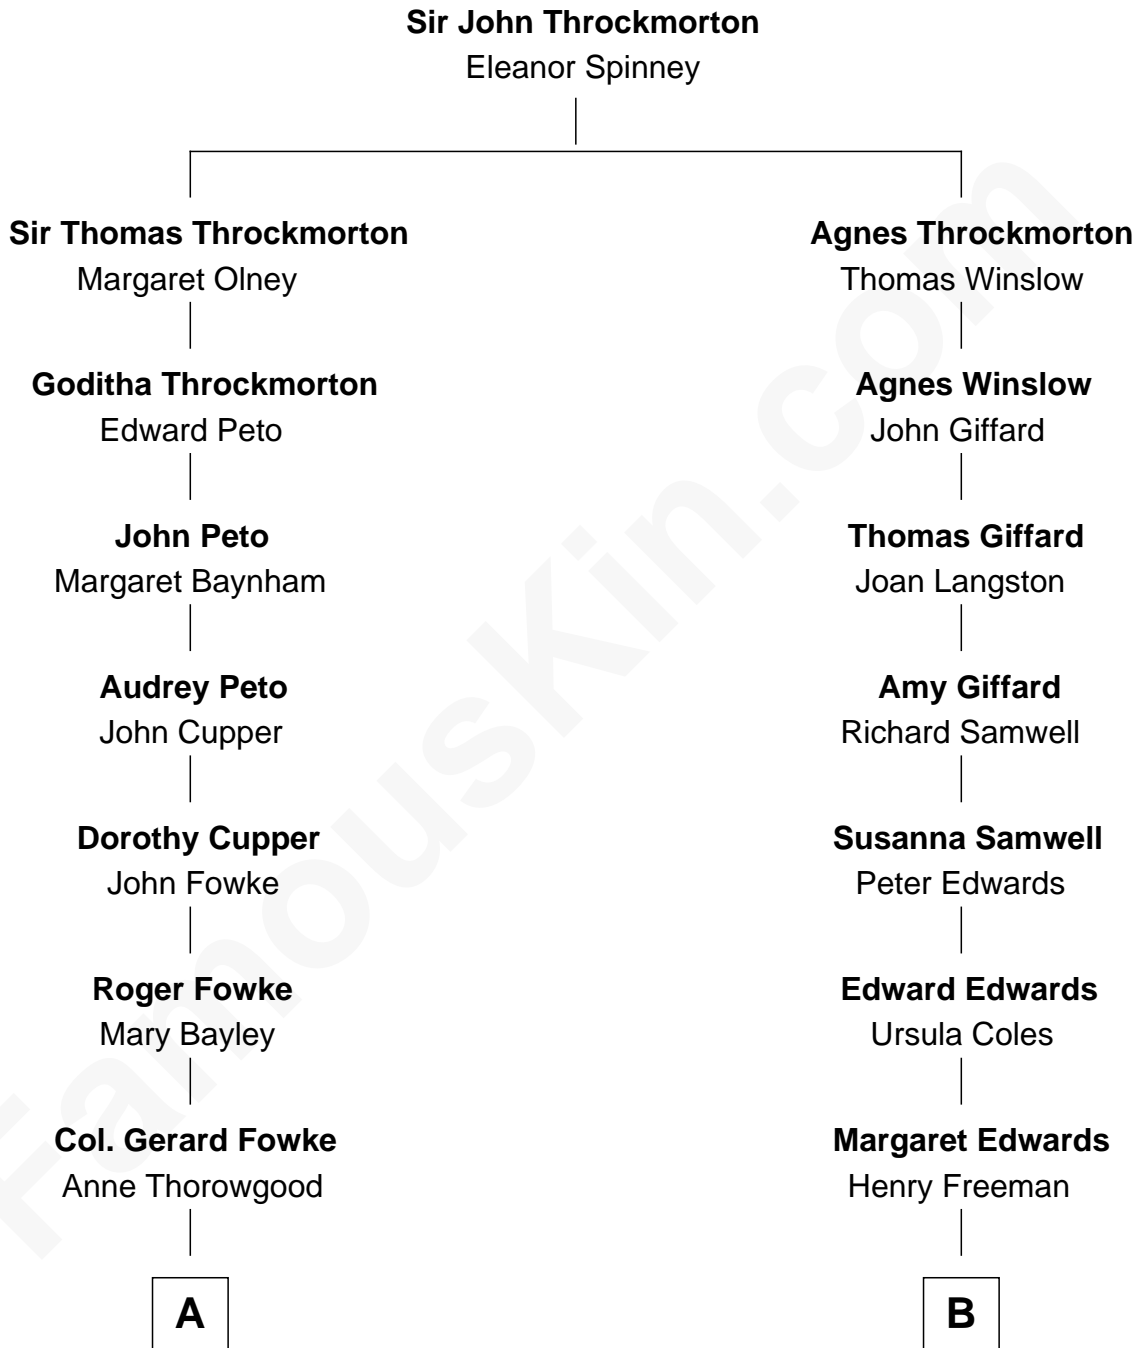

FamousKin.com

Relationship Chart of

Fitzhugh Lee

40th Governor of Virginia

12th cousin 6 times removed of

John Adams Morgan

1952 Olympic Sailing Gold Medalist

C

Henry Sturgis Morgan
Catherine Frances Lovering Adams

John Adams Morgan
Olympic Gold Medalist

FamousKin.com