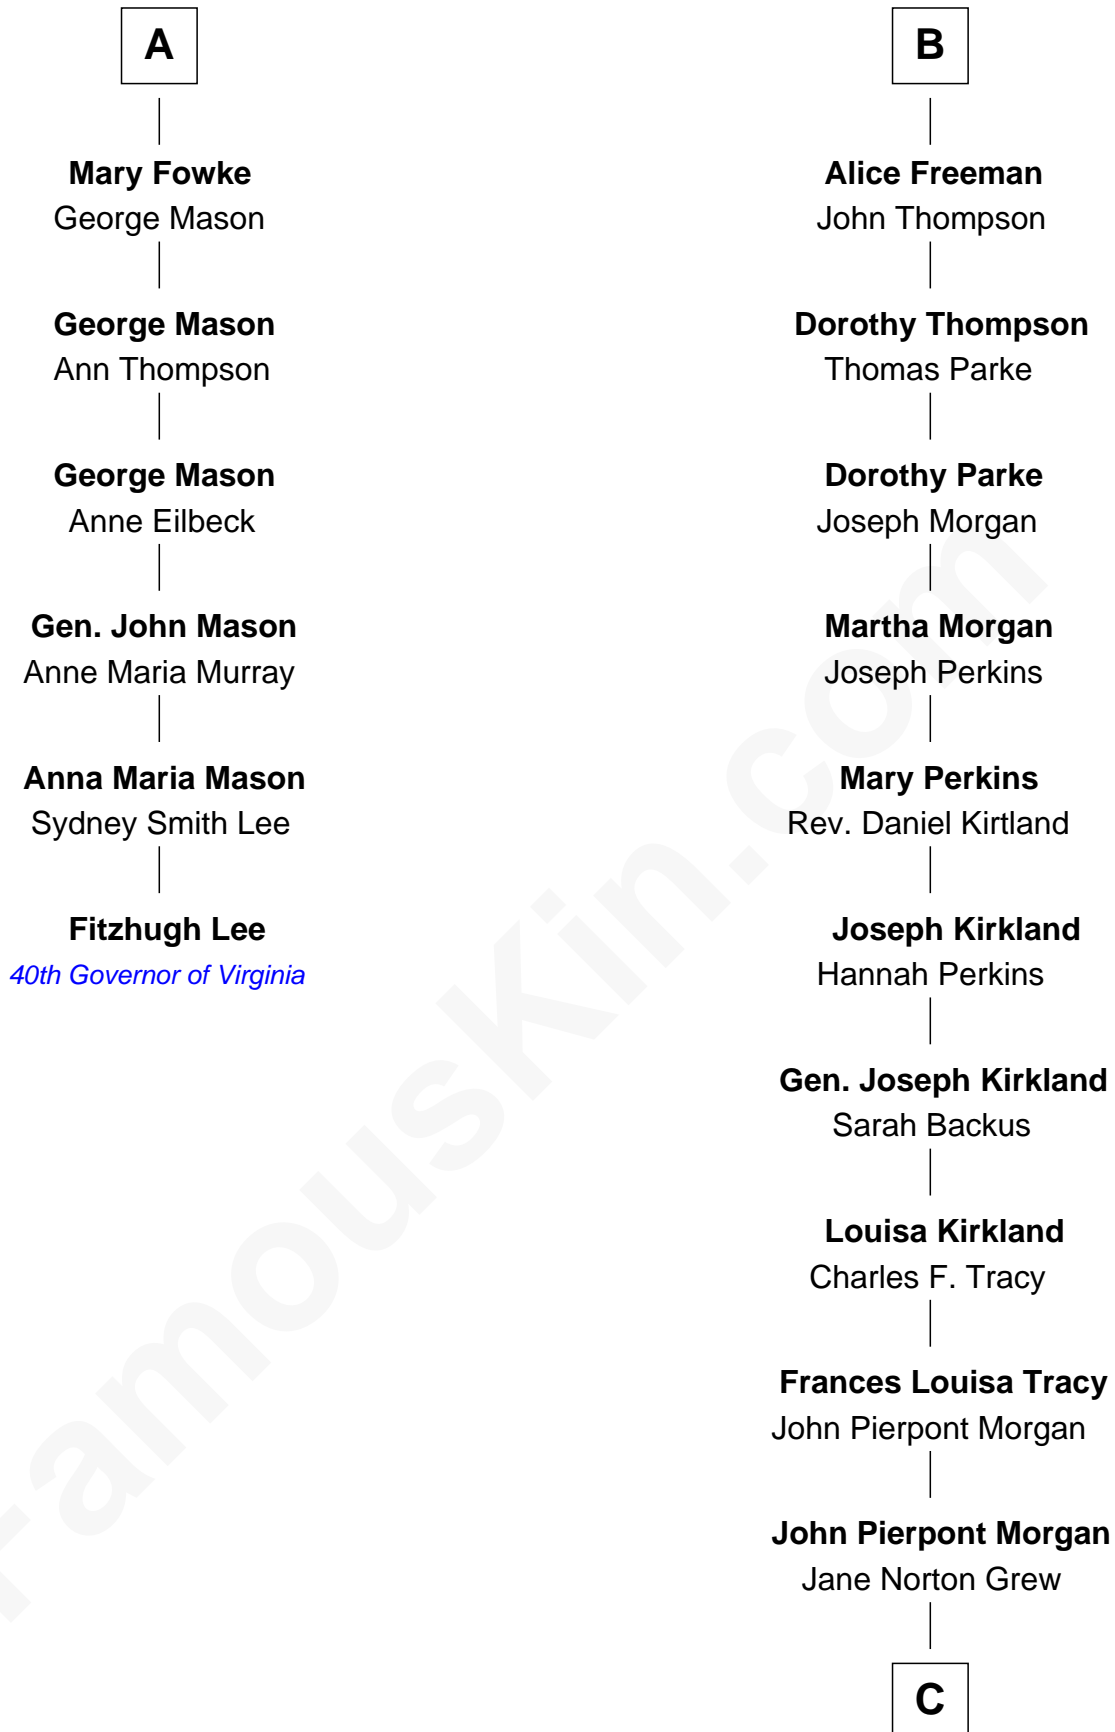

FamousKin.com

Relationship Chart of

Fitzhugh Lee

40th Governor of Virginia

12th cousin 6 times removed of

John Adams Morgan

1952 Olympic Sailing Gold Medalist

C