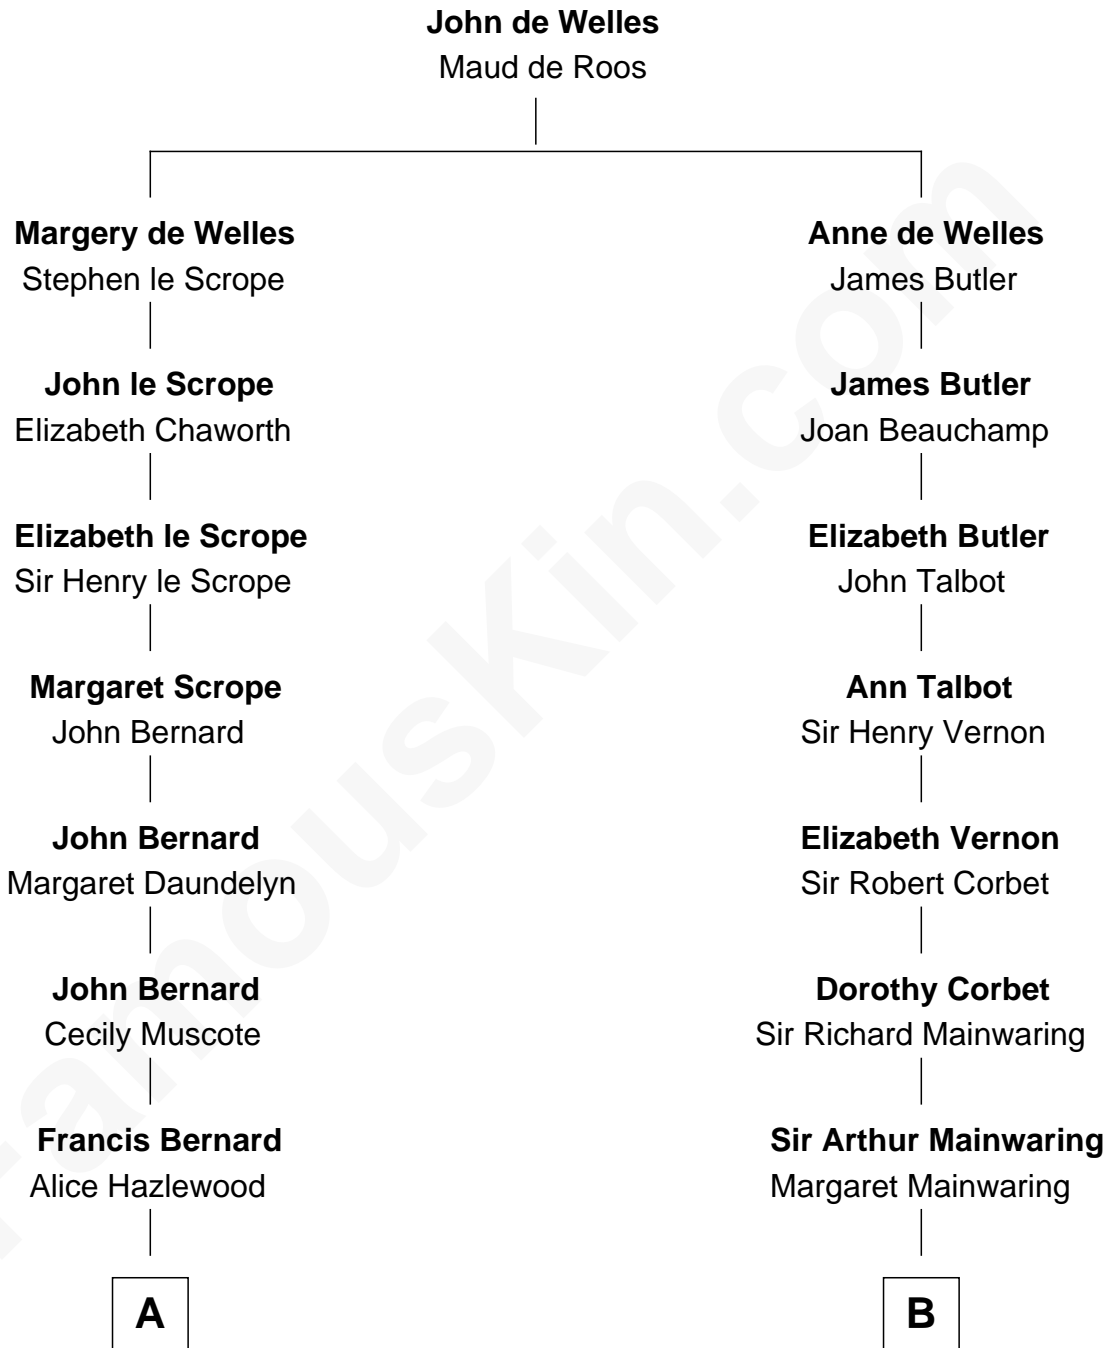

## Relationship Chart of

### Fitzhugh Lee

40th Governor of Virginia

15th cousin 4 times removed of

**John Adams Morgan**

1952 Olympic Sailing Gold Medalist

C

**John Pierpont Morgan**

Jane Norton Grew