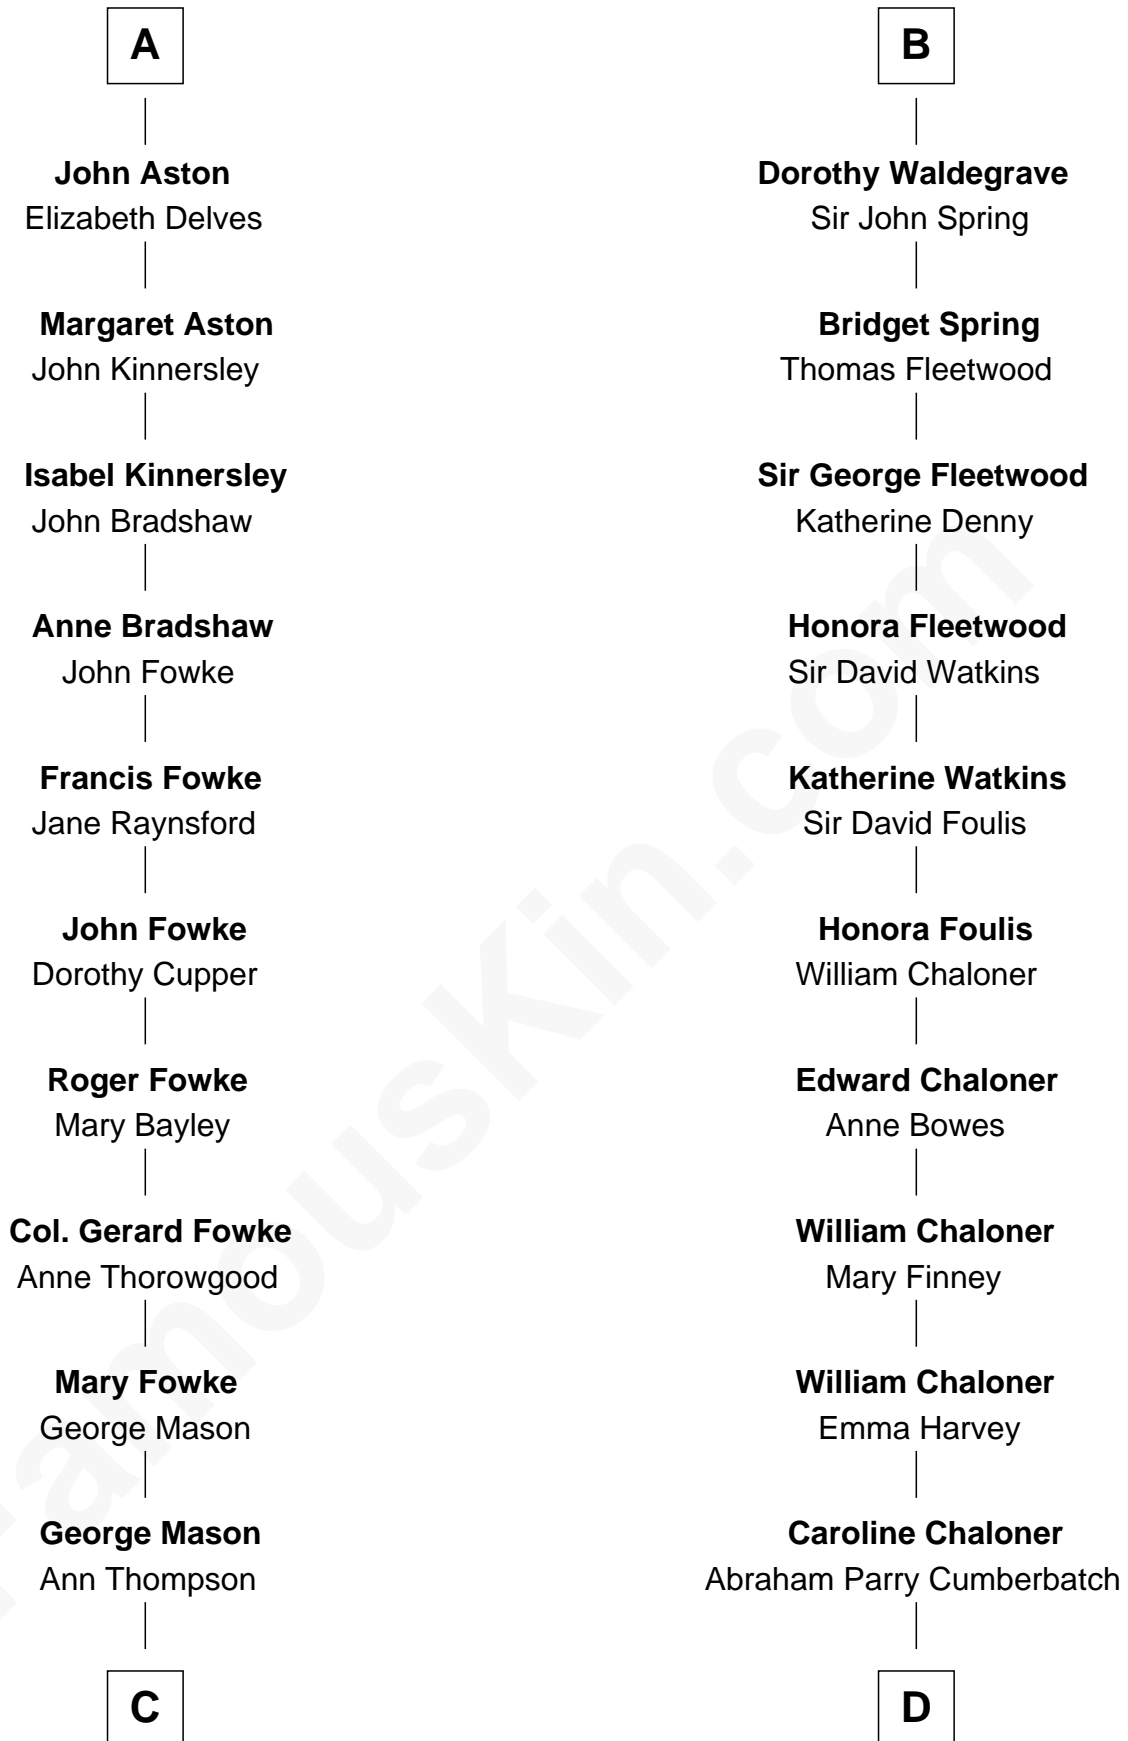

FamousKin.com

Relationship Chart of

Fitzhugh Lee

40th Governor of Virginia

20th cousin 1 time removed of

Benedict Cumberbatch

Movie, Television and Stage Actor

C

George Mason

Anne Eilbeck

Gen. John Mason

Anne Maria Murray

Anna Maria Mason

Sydney Smith Lee

Fitzhugh Lee

40th Governor of Virginia

D

Robert William Cumberbatch

Louisa Grace Hanson

Henry Alfred Cumberbatch

Hélène Gertrude Rees

Henry Carlton Cumberbatch

Pauline Ellen Laing Congdon

Timothy Carlton Congdon Cumberbatch