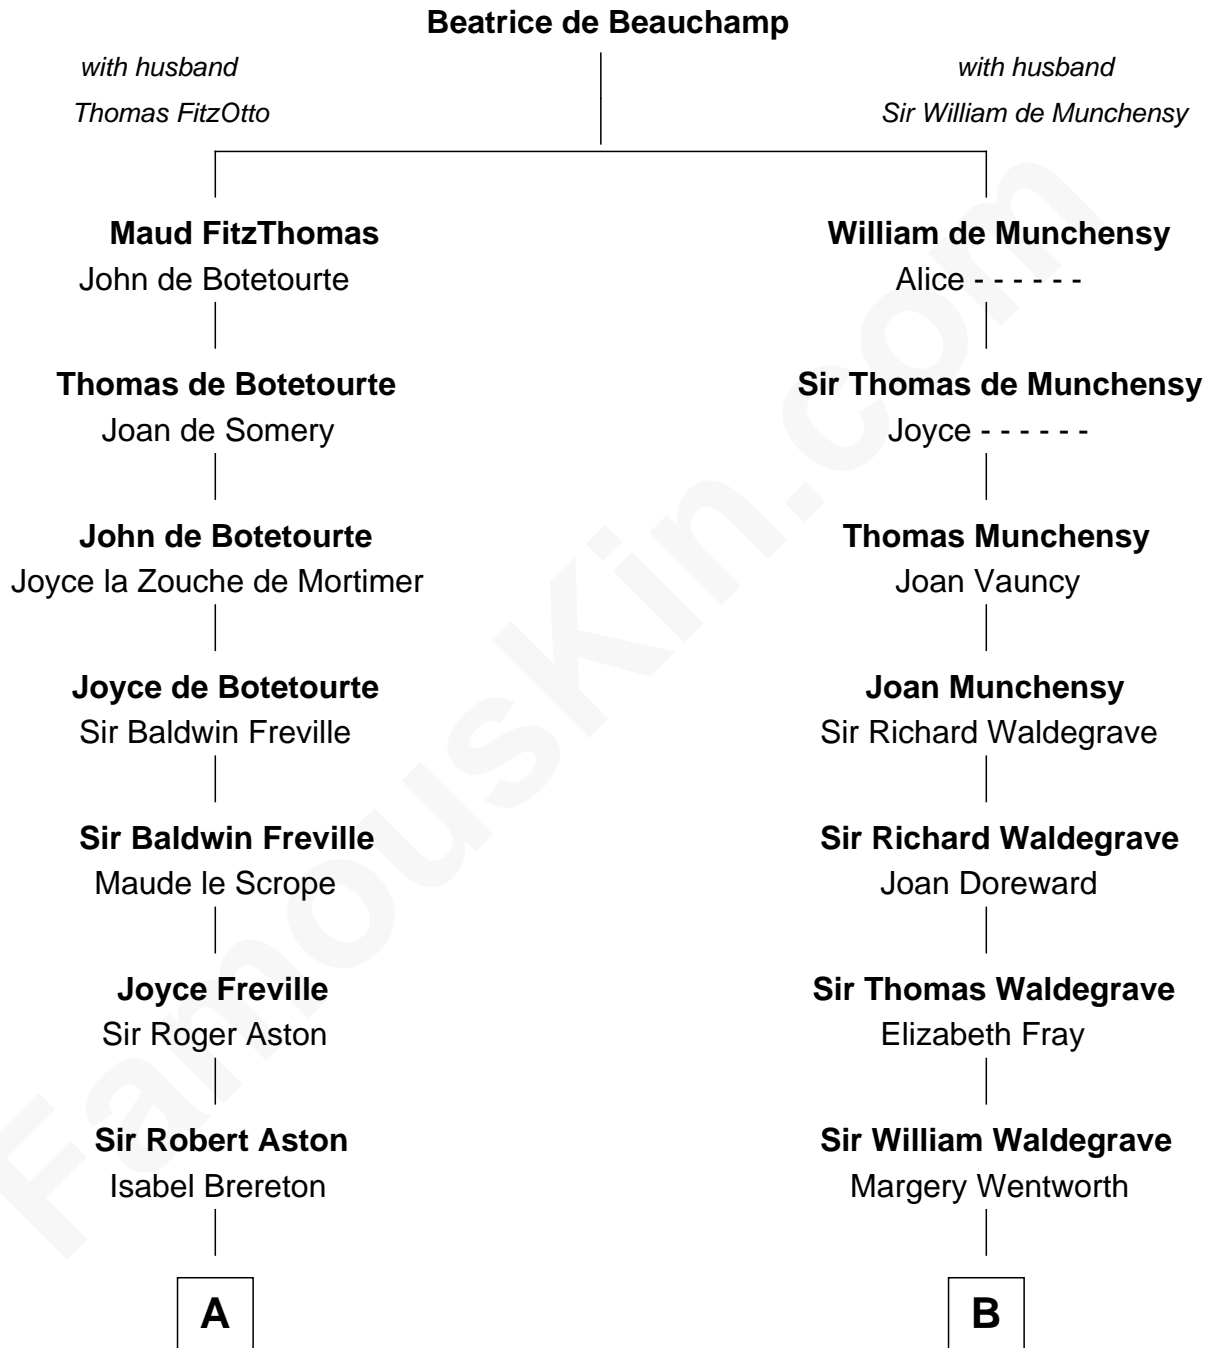

FamousKin.com

Relationship Chart of

Fitzhugh Lee

40th Governor of Virginia

20th cousin 1 time removed of

Benedict Cumberbatch

Movie, Television and Stage Actor

C

George Mason

Anne Eilbeck

Gen. John Mason

Anne Maria Murray

Anna Maria Mason

Sydney Smith Lee

Fitzhugh Lee

40th Governor of Virginia

D

Robert William Cumberbatch

Louisa Grace Hanson

Henry Alfred Cumberbatch

Hélène Gertrude Rees

Henry Carlton Cumberbatch

Pauline Ellen Laing Congdon

Timothy Carlton Congdon Cumberbatch