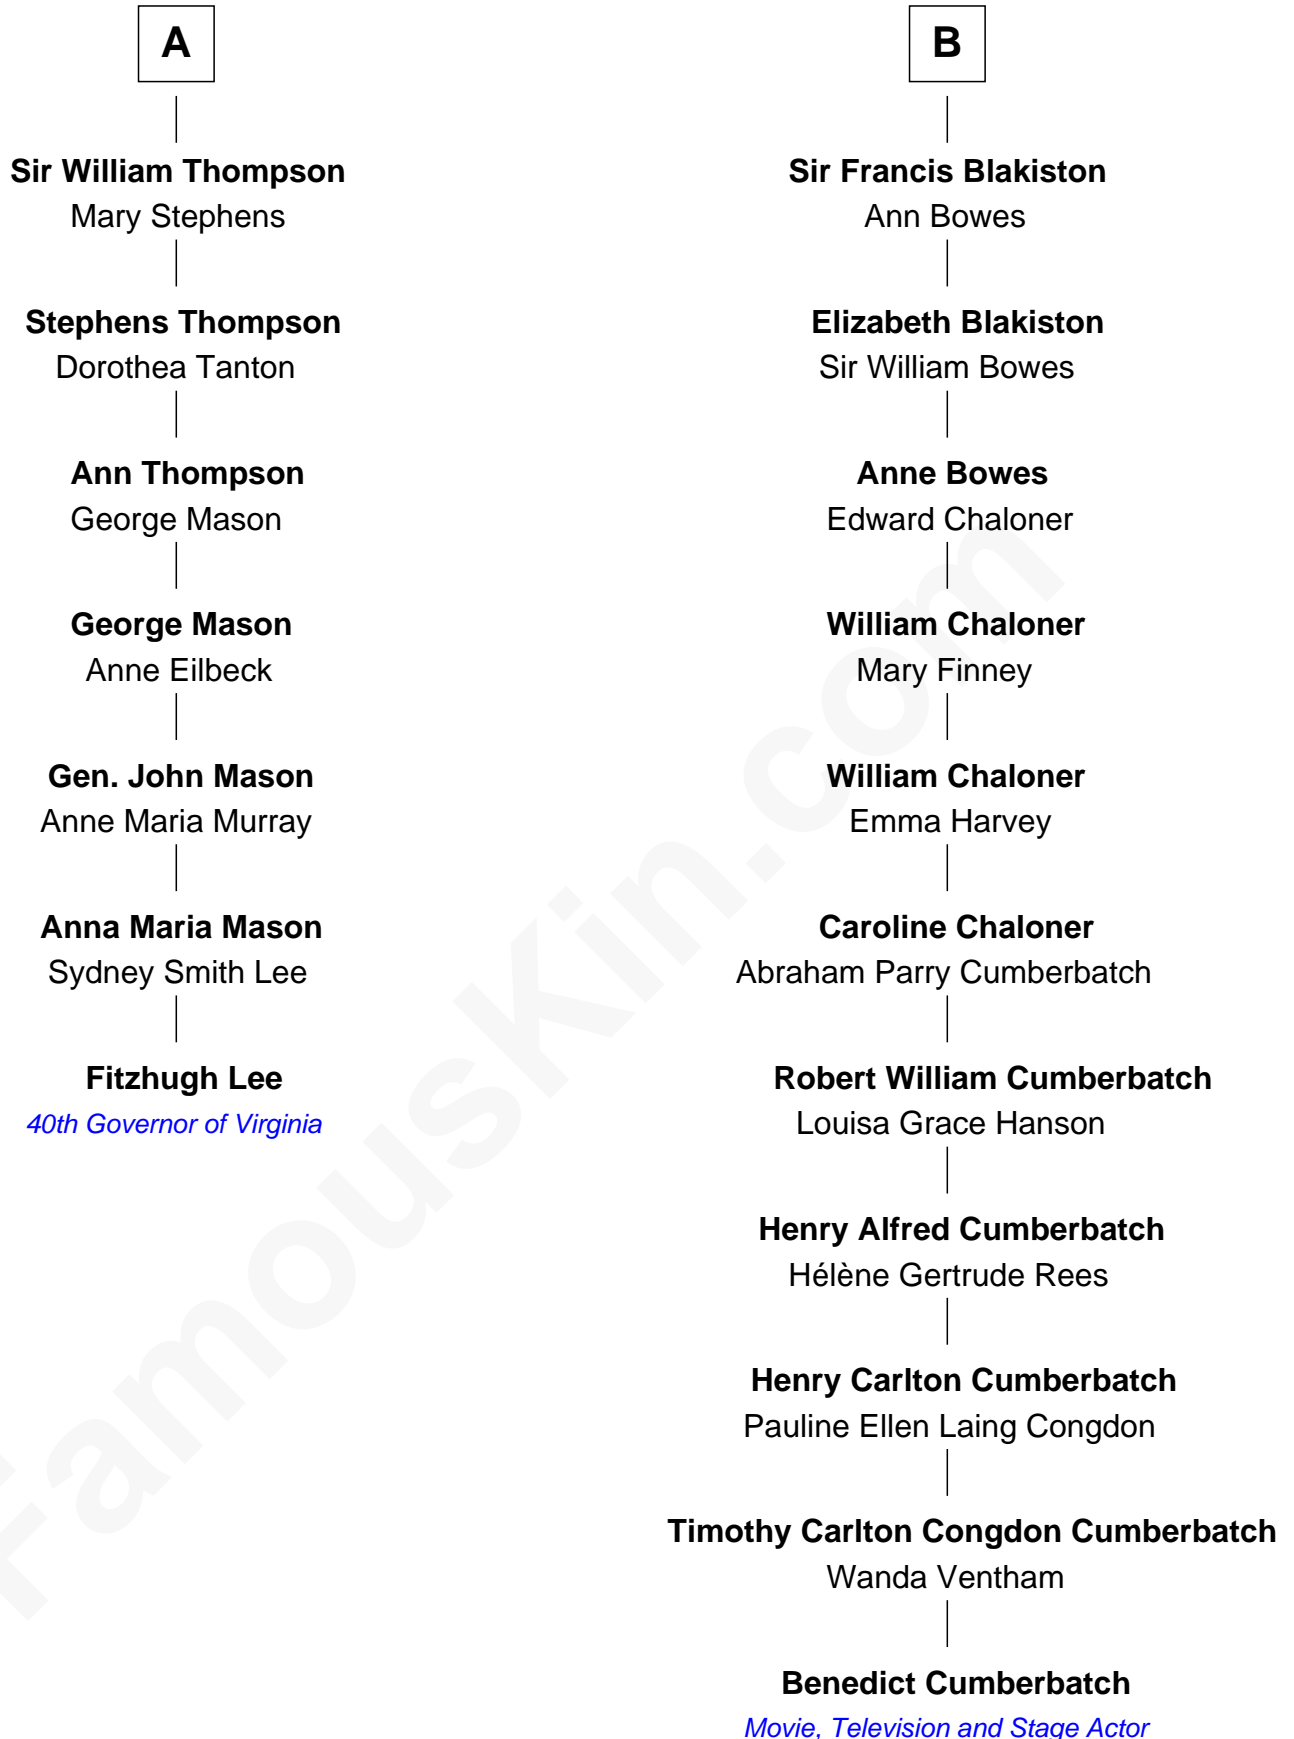

FamousKin.com

Relationship Chart of

Fitzhugh Lee

40th Governor of Virginia

13th cousin 4 times removed of

Benedict Cumberbatch

Movie, Television and Stage Actor

Thomas Clifford

Joan Dacre

Benedict Cumberbatch photo by [Gage Skidmore](#) (CC BY-SA 2.0)