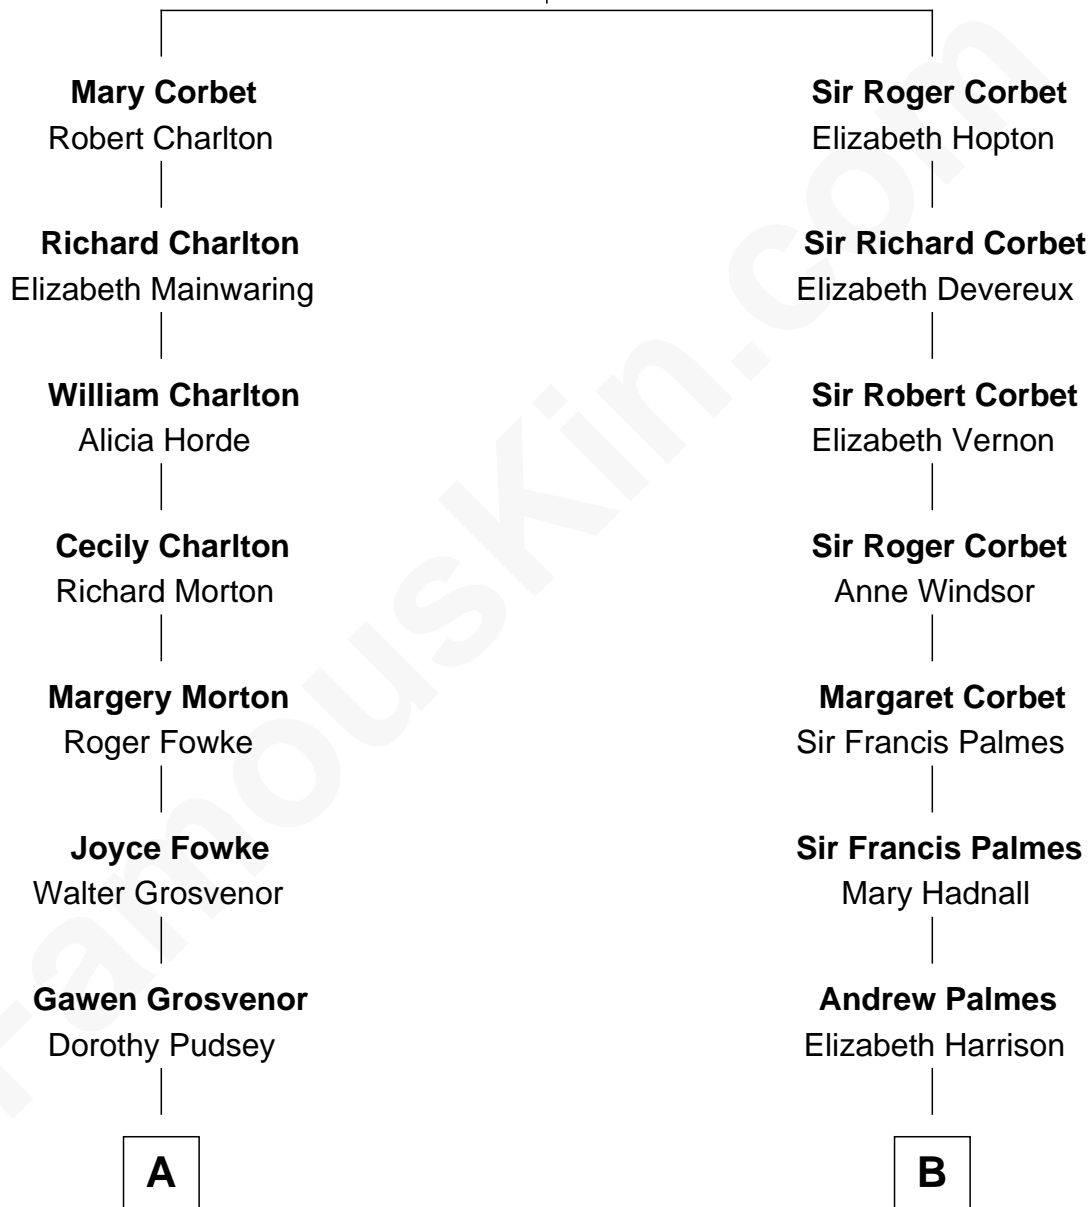

FamousKin.com

Relationship Chart of

Fitzhugh Lee

40th Governor of Virginia

14th cousin 4 times removed of

Benedict Cumberbatch

Movie, Television and Stage Actor

Sir Robert Corbet

Margaret - - - - -

C

Timothy Carlton Congdon Cumberbatch

Wanda Ventham

Benedict Cumberbatch

Movie, Television and Stage Actor

FamousKin.com