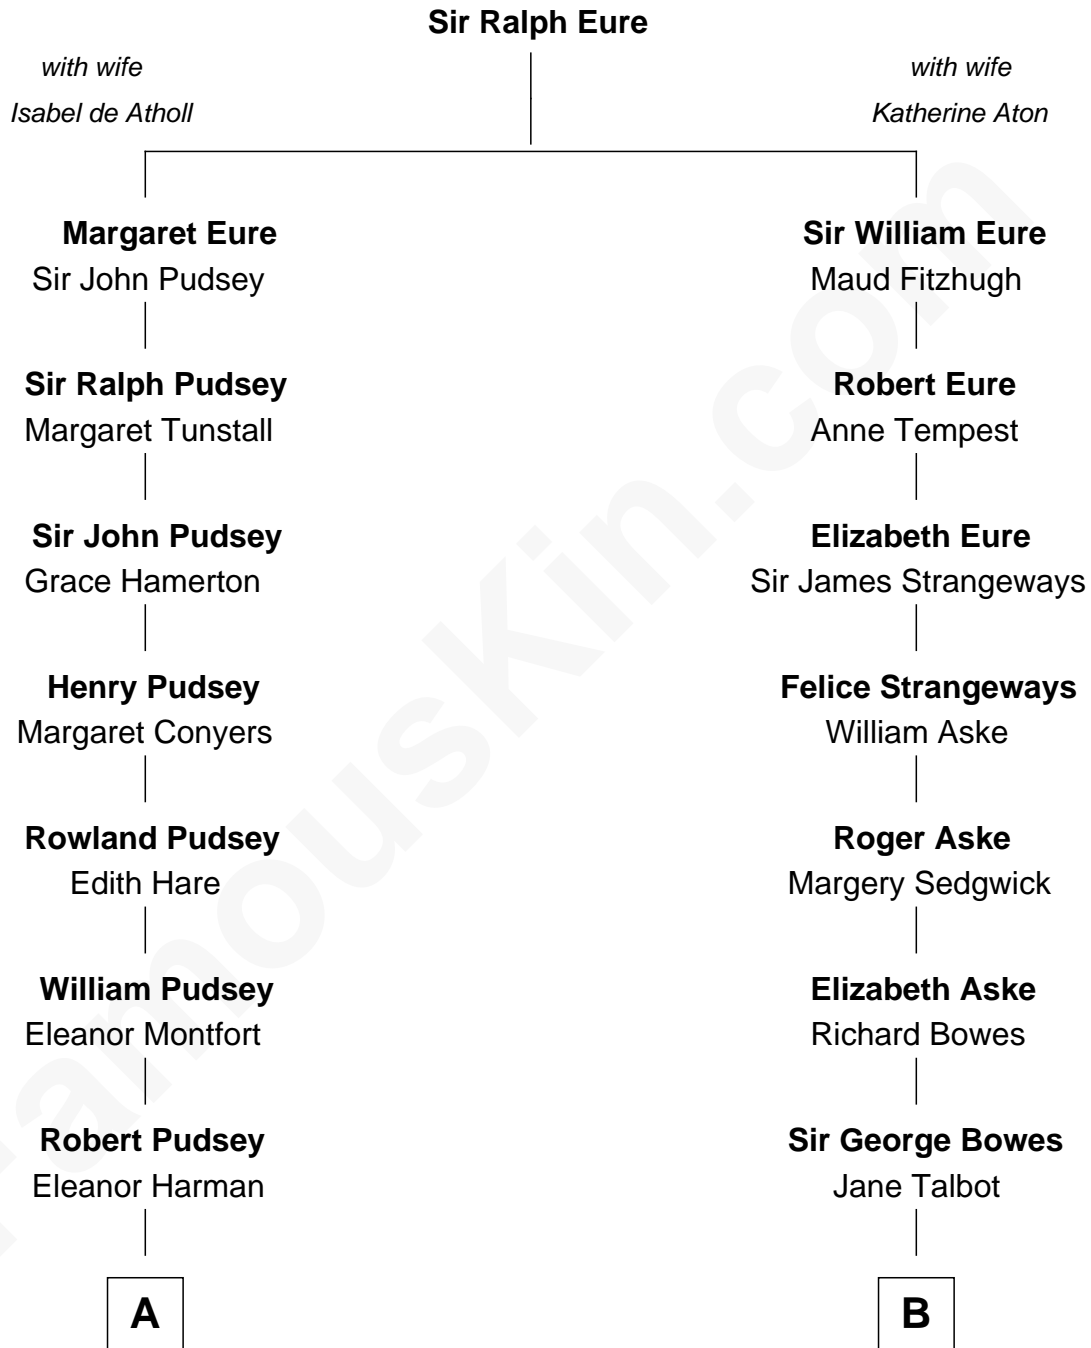

# FamousKin.com

## Relationship Chart of Fitzhugh Lee

40th Governor of Virginia

16th cousin 2 times removed of

**Benedict Cumberbatch**

Movie, Television and Stage Actor

C

Timothy Carlton Congdon Cumberbatch

Wanda Ventham