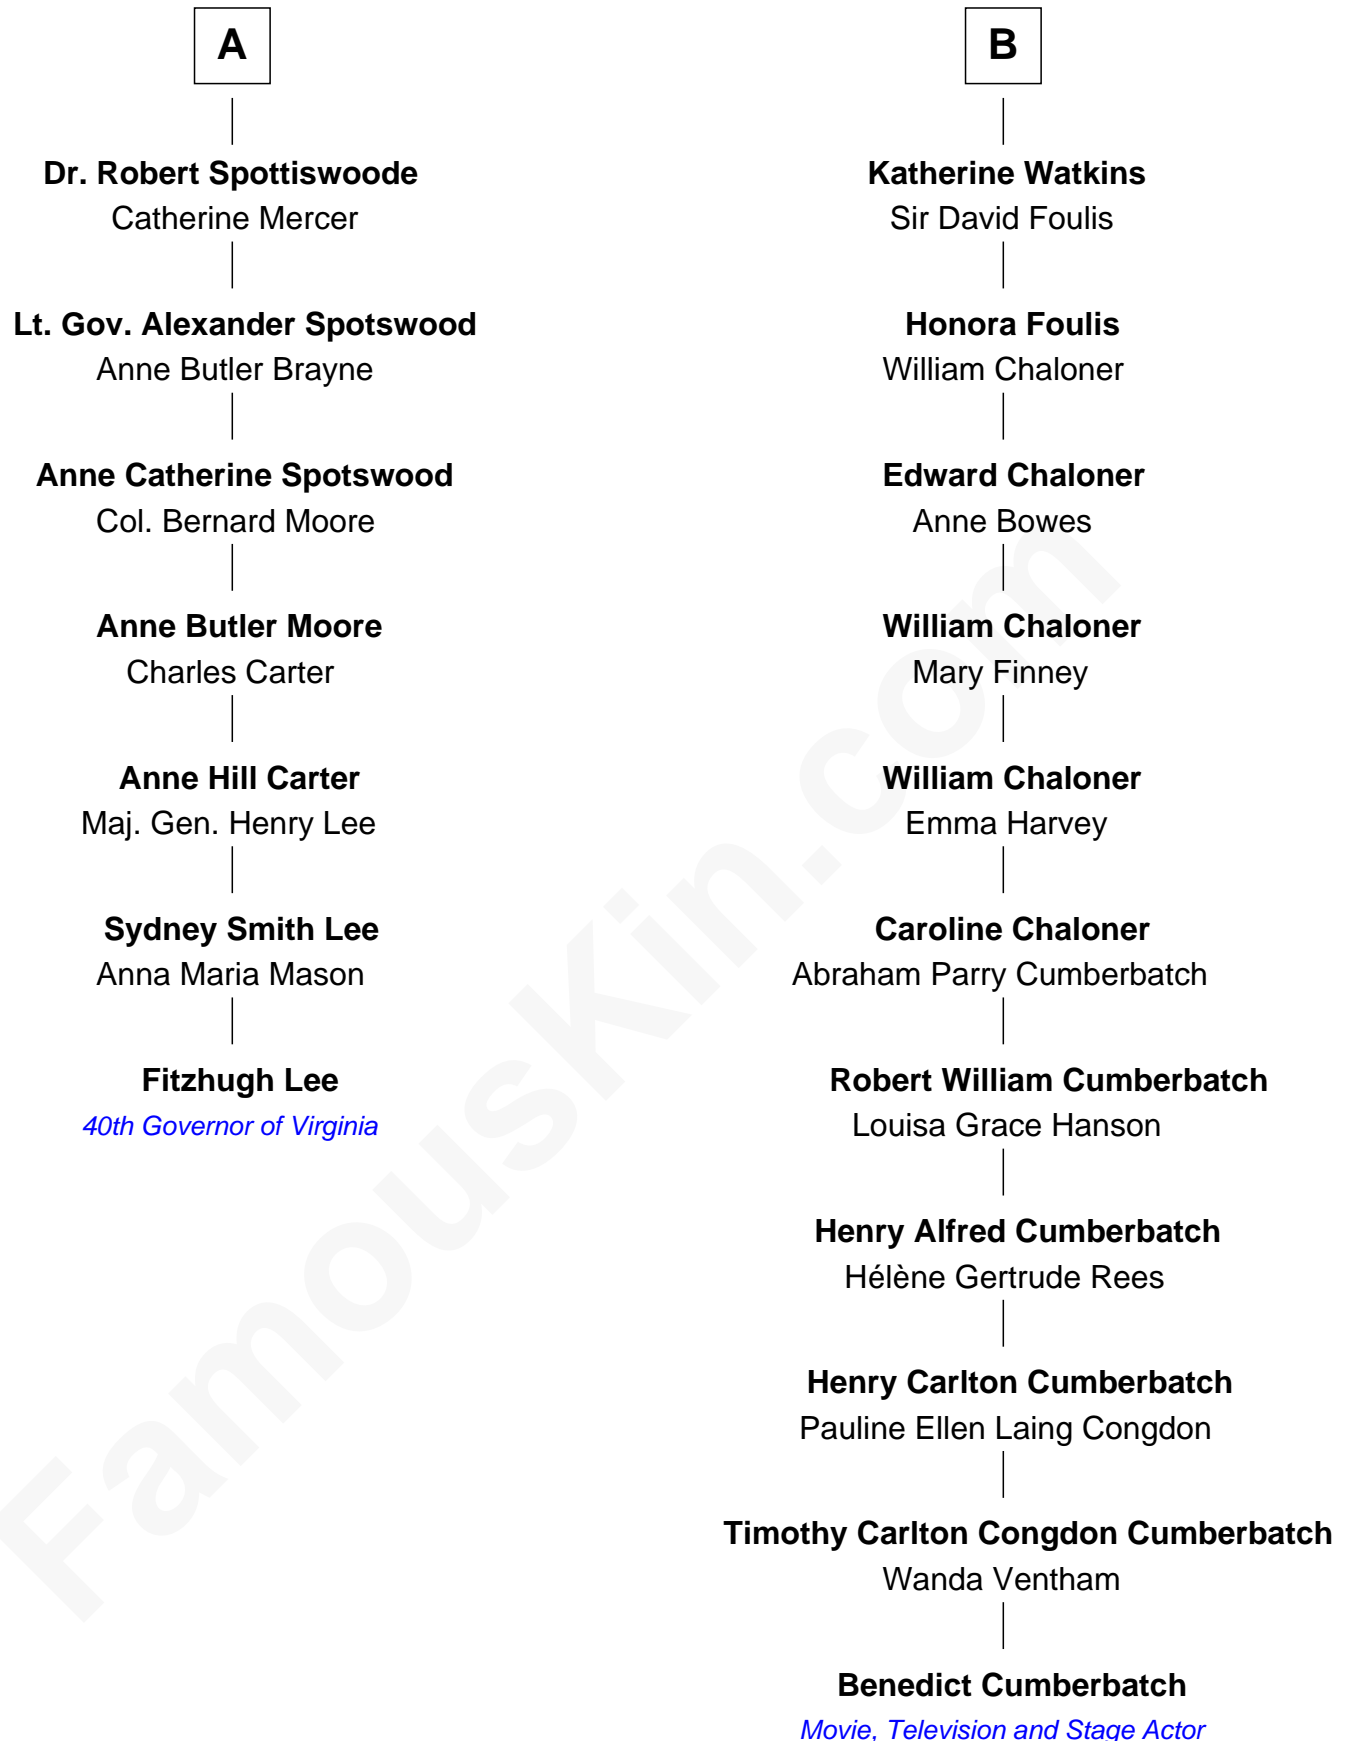

FamousKin.com

Relationship Chart of

Fitzhugh Lee

40th Governor of Virginia

13th cousin 4 times removed of

Benedict Cumberbatch

Movie, Television and Stage Actor

Sir John Beaufort

Margaret de Holand

Joan Beaufort
Sir James Stewart

John Stewart
Eleanor Sinclair

Jean Stewart
James Arbuthnott

Isabel Arbuthnott
Sir Robert Maule

William Maule
Bethia Guthrie

Eleanor Maule
Sir Alexander Morrison

Bethia Morrison
Sir Robert Spottiswoode

A

Edmund Beaufort
Eleanor Beauchamp

Henry Beaufort
Joan Hill

Charles Somerset
Elizabeth West

Mary Somerset
Sir William Grey

Honora Grey
Henry Denny

Katherine Denny
Sir George Fleetwood

Honora Fleetwood
Sir David Watkins

B

Benedict Cumberbatch photo by [Gage Skidmore](#) (CC BY-SA 2.0)